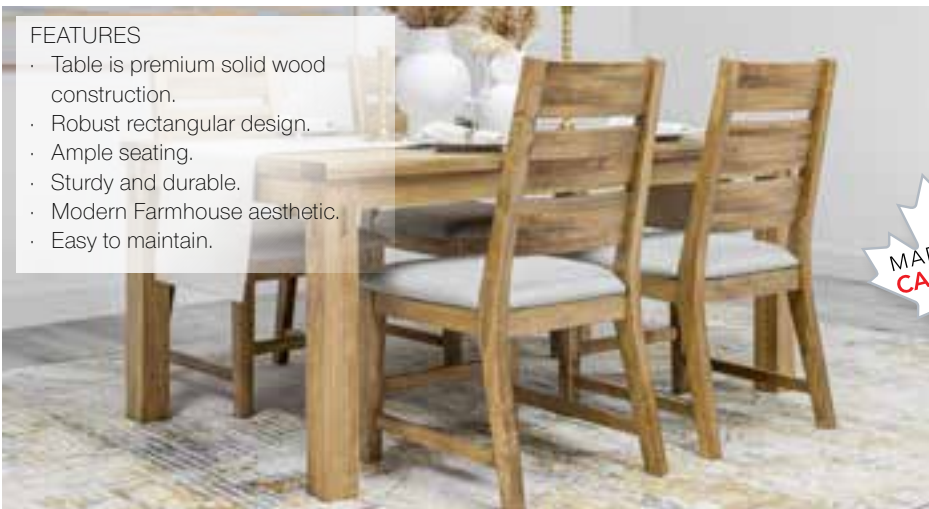

FEATURES

- Table is premium solid wood construction.
- Robust rectangular design.
- Ample seating.
- Sturdy and durable.
- Modern Farmhouse aesthetic.
- Easy to maintain.

6 custom finishes available

MADE IN CANADA