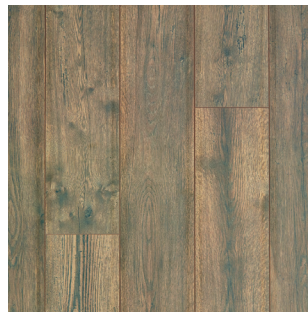

WOOD WITHOUT COMPROMISE
RIVERCREST | CDL94

Plank Size	7 1/2"W x 47 1/4"L
Construction Type	Laminated Wood
Plank Design	Single Plank
Thickness	5/16" Nominal, 8 mm
Edges / Ends	Milled
Wear Layer Rating	AC4
Texture	All Over
Sq. Ft./Carton	17.179
Cartons/Pallet	60
Pallets/Truckload	26
Warranty	Limited Lifetime Residential, 5-YR Limited Light Commercial

**SCRATCH
RESISTANT**

**STAIN
RESISTANT**

**DENT
RESISTANT**

CANVAS OAK
CDL94-01

COUNTRY LINEN OAK
CDL94-02

WINDSMOKE OAK
CDL94-03

GILDED OAK
CDL94-04

BURNISHED CLAY OAK
CDL94-05

AGED BARREL OAK
CDL94-06

MOLDING SKUs

INVENTORY STYLE NUMBER	COLOR NAME	MOHAWK 5-IN-1	5-IN-1 BASE	OVERLAP STAIR NOSE	QUARTER ROUND
33575-01	CANVAS OAK	MINC5-04807	5BASE-04	MSNP-04807	MQND-04807
33575-02	COUNTRY LINEN OAK	MINC5-04808	5BASE-04	MSNP-04808	MQND-04808
33575-03	WINDSMOKE OAK	MINC5-04809	5BASE-04	MSNP-04809	MQND-04809
33575-04	GILDED OAK	MINC5-04810	5BASE-04	MSNP-04810	MQND-04810
33575-05	BURNISHED CLAY OAK	MINC5-04811	5BASE-04	MSNP-04811	MQND-04811
33575-06	AGED BARREL OAK	MINC5-04812	5BASE-04	MSNP-04812	MQND-04812