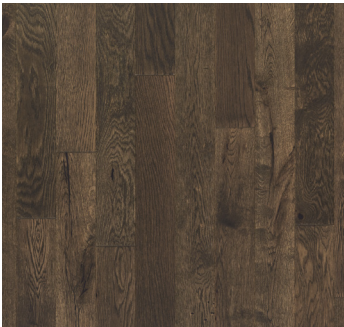

COLOR SHOWN: AGED BOURBON

TRULY NATURAL VISUALS

DIMENSIONAL STABILITY

LONG LASTING FINISHES

BLEEKER BEIGE
WEK52-01

GRAY CASHMERE
WEK52-02

BARLEY BUFF
WEK52-03

CORDUROY
WEK52-04

LENOX TAN
WEK52-05

AGED BOURBON
WEK52-06

LONDON FOG
WEK52-07

WINTER WHEAT
WEK52-08

CHOCOLATE TRUFFLE
WEK52-09

PARK AVENUE
WEK52-10

PERFORMANCE
 ACCESSORIES 

| SELLING STYLE NUMBER | COLOR NAME | T-MOLDING | BABY THRESHOLD | FLUSH STAIR NOSE | HARD SURFACE REDUCER | QUARTER ROUND |
|----------------------|-------------------|-------------|----------------|------------------|----------------------|---------------|
| WEK52-01 | BLEEKER BEIGE | HTMDA-06014 | HENDD-06014 | HFSTD-06014 | HREDD-06014 | HQRTA-06014 |
| WEK52-02 | GRAY CASHMERE | HTMDA-06015 | HENDD-06015 | HFSTD-06015 | HREDD-06015 | HQRTA-06015 |
| WEK52-03 | BARLEY BUFF | HTMDA-06016 | HENDD-06016 | HFSTD-06016 | HREDD-06016 | HQRTA-06016 |
| WEK52-04 | CORDUROY | HTMDA-06017 | HENDD-06017 | HFSTD-06017 | HREDD-06017 | HQRTA-06017 |
| WEK52-05 | LENOX TAN | HTMDA-06018 | HENDD-06018 | HFSTD-06018 | HREDD-06018 | HQRTA-06018 |
| WEK52-06 | AGED BOURBON | HTMDA-06019 | HENDD-06019 | HFSTD-06019 | HREDD-06019 | HQRTA-06019 |
| WEK52-07 | LONDON FOG | HTMDA-06020 | HENDD-06020 | HFSTD-06020 | HREDD-06020 | HQRTA-06020 |
| WEK52-08 | WINTER WHEAT | HTMDA-06021 | HENDD-06021 | HFSTD-06021 | HREDD-06021 | HQRTA-06021 |
| WEK52-09 | CHOCOLATE TRUFFLE | HTMDA-06022 | HENDD-06022 | HFSTD-06022 | HREDD-06022 | HQRTA-06022 |
| WEK52-10 | PARK AVENUE | HTMDA-06023 | HENDD-06023 | HFSTD-06023 | HREDD-06023 | HQRTA-06023 |