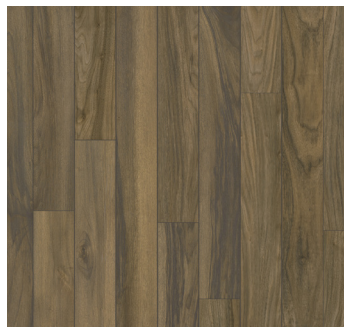

BROWN SUGAR
TSV21-822
PLANK SIZE: 5"X72"
SQ FT/CARTON: 19.86
PLANK VARIATION: 14