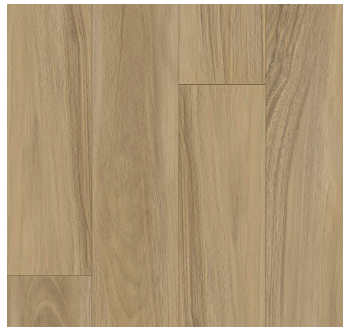

DURABILITY FOR ANY ROOM, ANY STYLE

BOWMAN II | BOW01

Construction	Flexible LVT
Installation	Glue Down
Thickness	2mm
Wear Layer	12 mil
Plank Size	6" x 48"
Plank Variation	6 Unique Planks per Decor
Sq.Ft. per Carton	52
Attached Underlayment	No
Bevel Type	Painted Bevel
Warranty	25 Year Residential Warranty

COLOR SHOWN: WAXWING PINE | 962

WATERPROOF PERFORMANCE

STAIN AND SCRATCH PROTECTION

ENHANCED VISUALS

WARBLER OAK
BOW01-360

CROWNED KINGLET OAK
BOW01-220

SEDEGE WREN OAK
BOW01-259

SAVANNAH SPARROW PINE
BOW01-875

WAXWING PINE
BOW01-962

EASTERN MEADOWLARK PINE
BOW01-382

FOX SPARROW OAK
BOW01-892

SEASIDE SPARROW PINE
BOW01-849

SUNSET GULL PINE
BOW01-310

CARACARA PINE
BOW01-998

PERFORMANCE
 ACCESSORIES 

INVENTORY STYLE NAME	FLOORING DÉCOR	WATERPROOF QUARTER ROUND	QUARTER ROUND
67890-360	Warbler Oak	WPQR-WHITE	VQND-WHITE
67890-220	Crowned Kinglet Oak	WPQR-WHITE	VQND-WHITE
67890-259	Sedge Wren Oak	WPQR-WHITE	VQND-WHITE
67890-875	Savannah Sparrow Pine	WPQR-WHITE	VQND-WHITE
67890-962	Waxwing Pine	WPQR-WHITE	VQND-WHITE
67890-382	Eastern Meadowlark Pine	WPQR-WHITE	VQND-WHITE
67890-892	Fox Sparrow Oak	WPQR-WHITE	VQND-WHITE
67890-849	Seaside Sparrow Pine	WPQR-WHITE	VQND-WHITE
67890-310	Sunset Gull Pine	WPQR-WHITE	VQND-WHITE
67890-998	Caracara Pine	WPQR-WHITE	VQND-WHITE