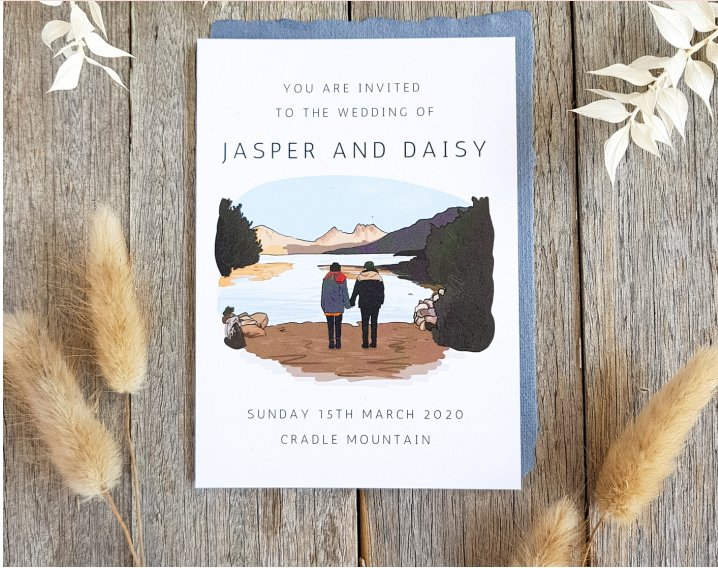

Print + Paper

I'LL RECOMMEND THE BEST PAPER STOCK THAT WILL COMPLIMENT YOUR DESIGN AND PRINTING METHOD. VARIOUS PAPER WEIGHTS (THICKNESS!) ARE AVAILABLE, FROM STANDARD CARD (300GSM) TO EXTRA THICK LUXURIOUS CARD TYPES.

PRINTING METHODS

FLAT PRINT/DIGITAL PRINTING ($)

PRINTED DIGITALLY ON PREMIUM CARD STOCK*
BEST FOR WATERCOLOUR DESIGNS AND VIBRANT COLOURS 100 SETS OF FLAT (DOUBLE SIDED)
PRINTED SUITES CAN RANGE FROM $350

LETTERPRESS ($$$)

METAL PLATE IMPRESSION CREATING DEEP TEXTURE * BEST FOR SUITES WITH ONE OR TWO COLOURS, CAN BE ADDED WITH FLAT PRINT 100 SETS OF LETTERPRESS PRINTED SUITES CAN RANGE FROM $1000-1800+

FOIL PRINTING ($$$)

METAL PLATE IMPRESSION USING METALLIC FOIL * BEST FOR CREATING SHINE AND LUXURIOUS FINISH, CAN BE ADDED WITH FLAT PRINT OR LETTERPRESS 100 SETS OF FOIL PRINTED SUITES CAN RANGE FROM $1400-2500+

PAPER + PRINT GLOSSARY

ECO-FRIENDLY PAPER

SUSTAINABILITY IS A FOCUS OF RUBY TUESDAY ART, AND WHERE POSSIBLE ECO-FRIENDLY AND SUSTAINABLE PAPER OPTIONS WILL BE PROVIDED. IN SOME CASES, DEPENDING UPON PRINT METHOD, THESE OPTIONS MAY NOT BE AVAILABLE, IN WHICH CASE I WILL LET YOU KNOW.

HANDMADE/DECKLED EDGE

HAVE YOU SEEN THOSE BEAUTIFUL EDGES THAT LOOK HAND TORN? THIS IS CALLED DECKLED EDGE PAPER, WHICH I OFFER IN THE FORM OF HANDMADE PAPER.

EDGE FOIL

FOR A WOW FACTOR, WE CAN ADD EDGE FOILING TO YOUR SUITE. THIS PAIRS BEAUTIFULLY WITH EXTRA THICK CARDS.

PLEASE NOTE, EXAMPLE PRICES ABOVE ARE BASED ON 100 INVITATIONS, AND MAY VARY DEPENDING ON FINAL DESIGN AND QUANTITY. PRINT PRICING DOES NOT INCLUDE DESIGN FEE (PLEASE VISIT PAGE 4)