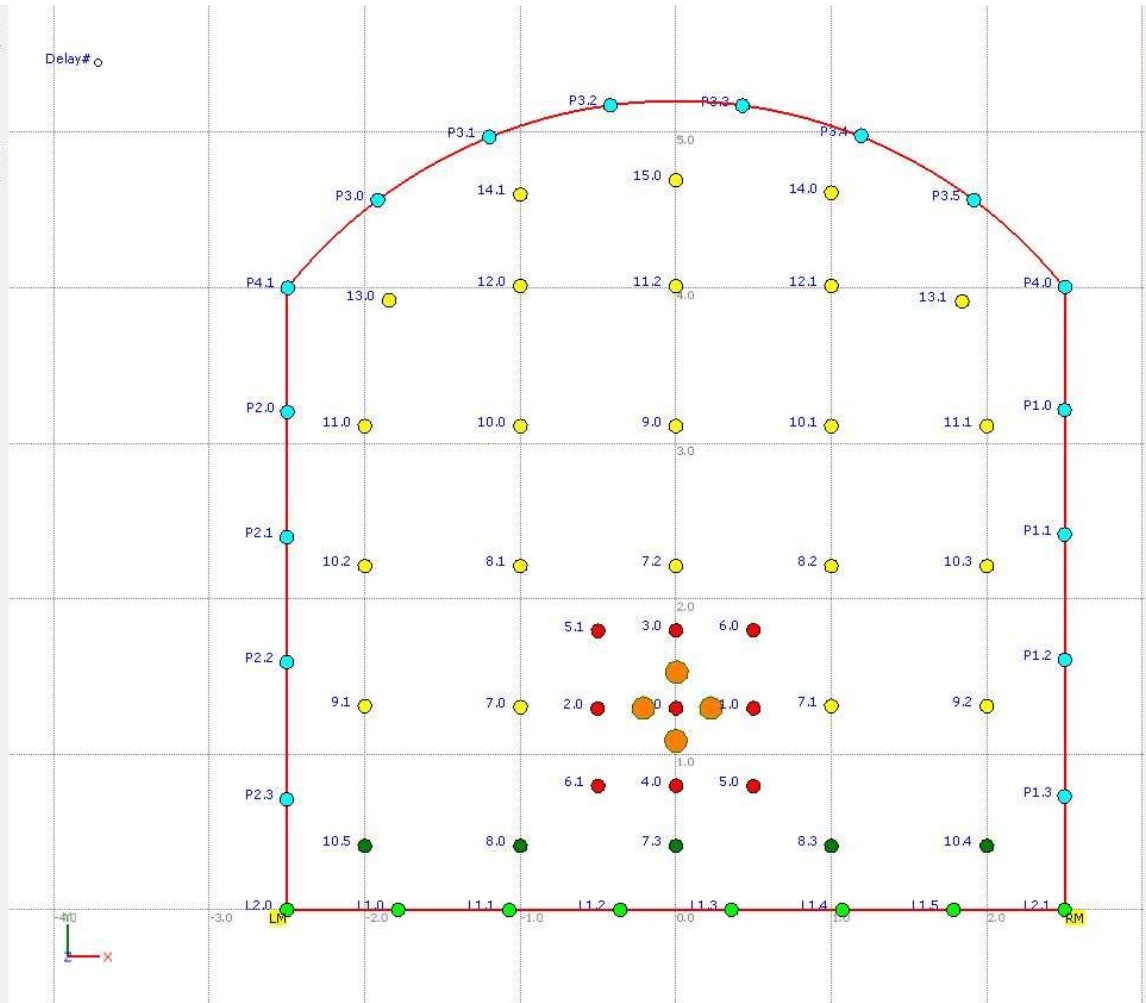

Window manager
Project manager
Layer manager
Visibility manager

Window manager
Project manager
Layer manager
Visibility manager

Mouse 3218.4 (ms)

Mouse 1611.0 (ms)