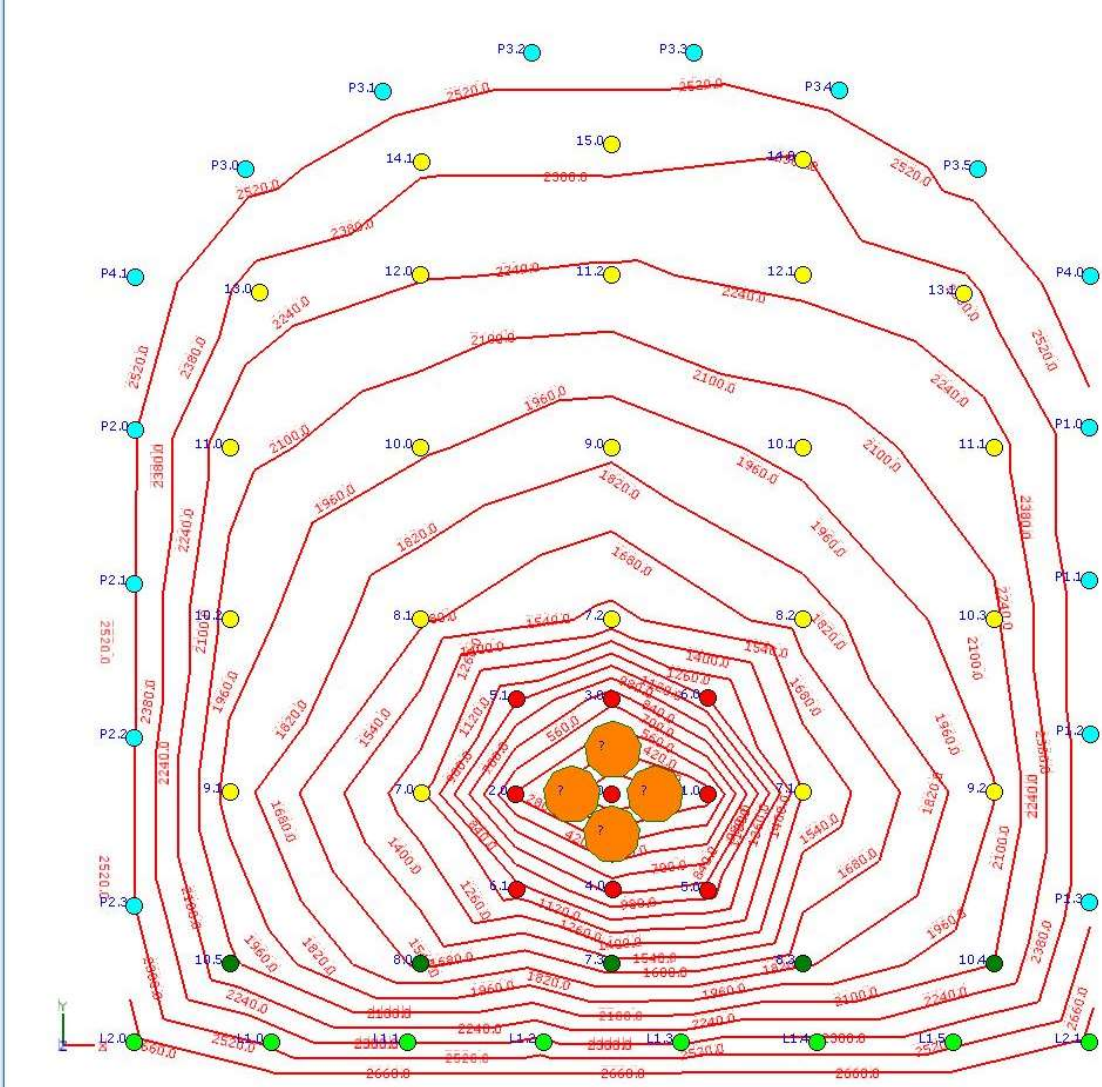

Window manager
Project manager
Layer manager
Visibility manager

Window manager
Project manager
Layer manager
Visibility manager

Mouse 3218.4 (ms)

Mouse 1611.0 (ms)