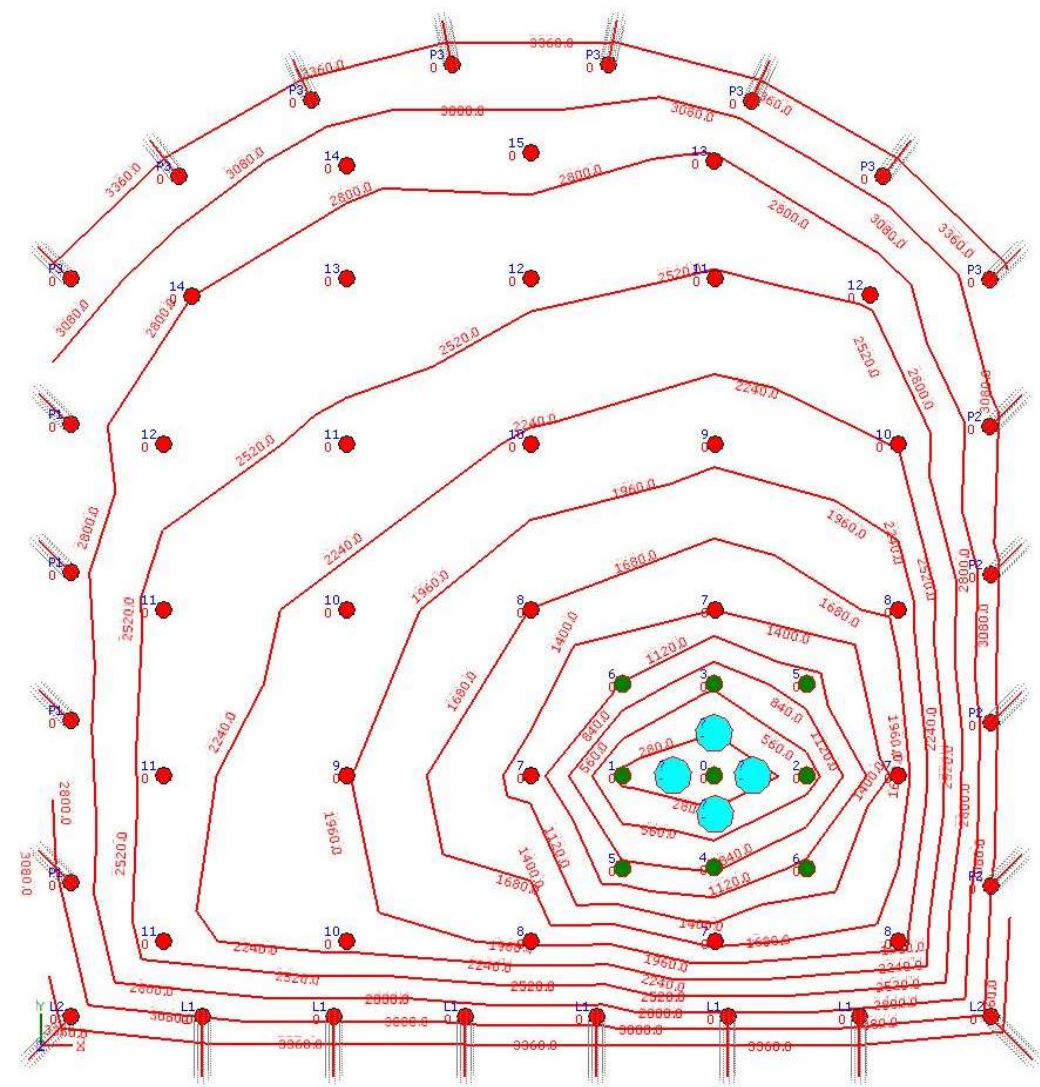

Window manager
Project manager
Layer manager
Visibility manager

Window manager
Project manager
Layer manager
Visibility manager

Mouse 3218.4 (ms)

Mouse 1611.0 (ms)