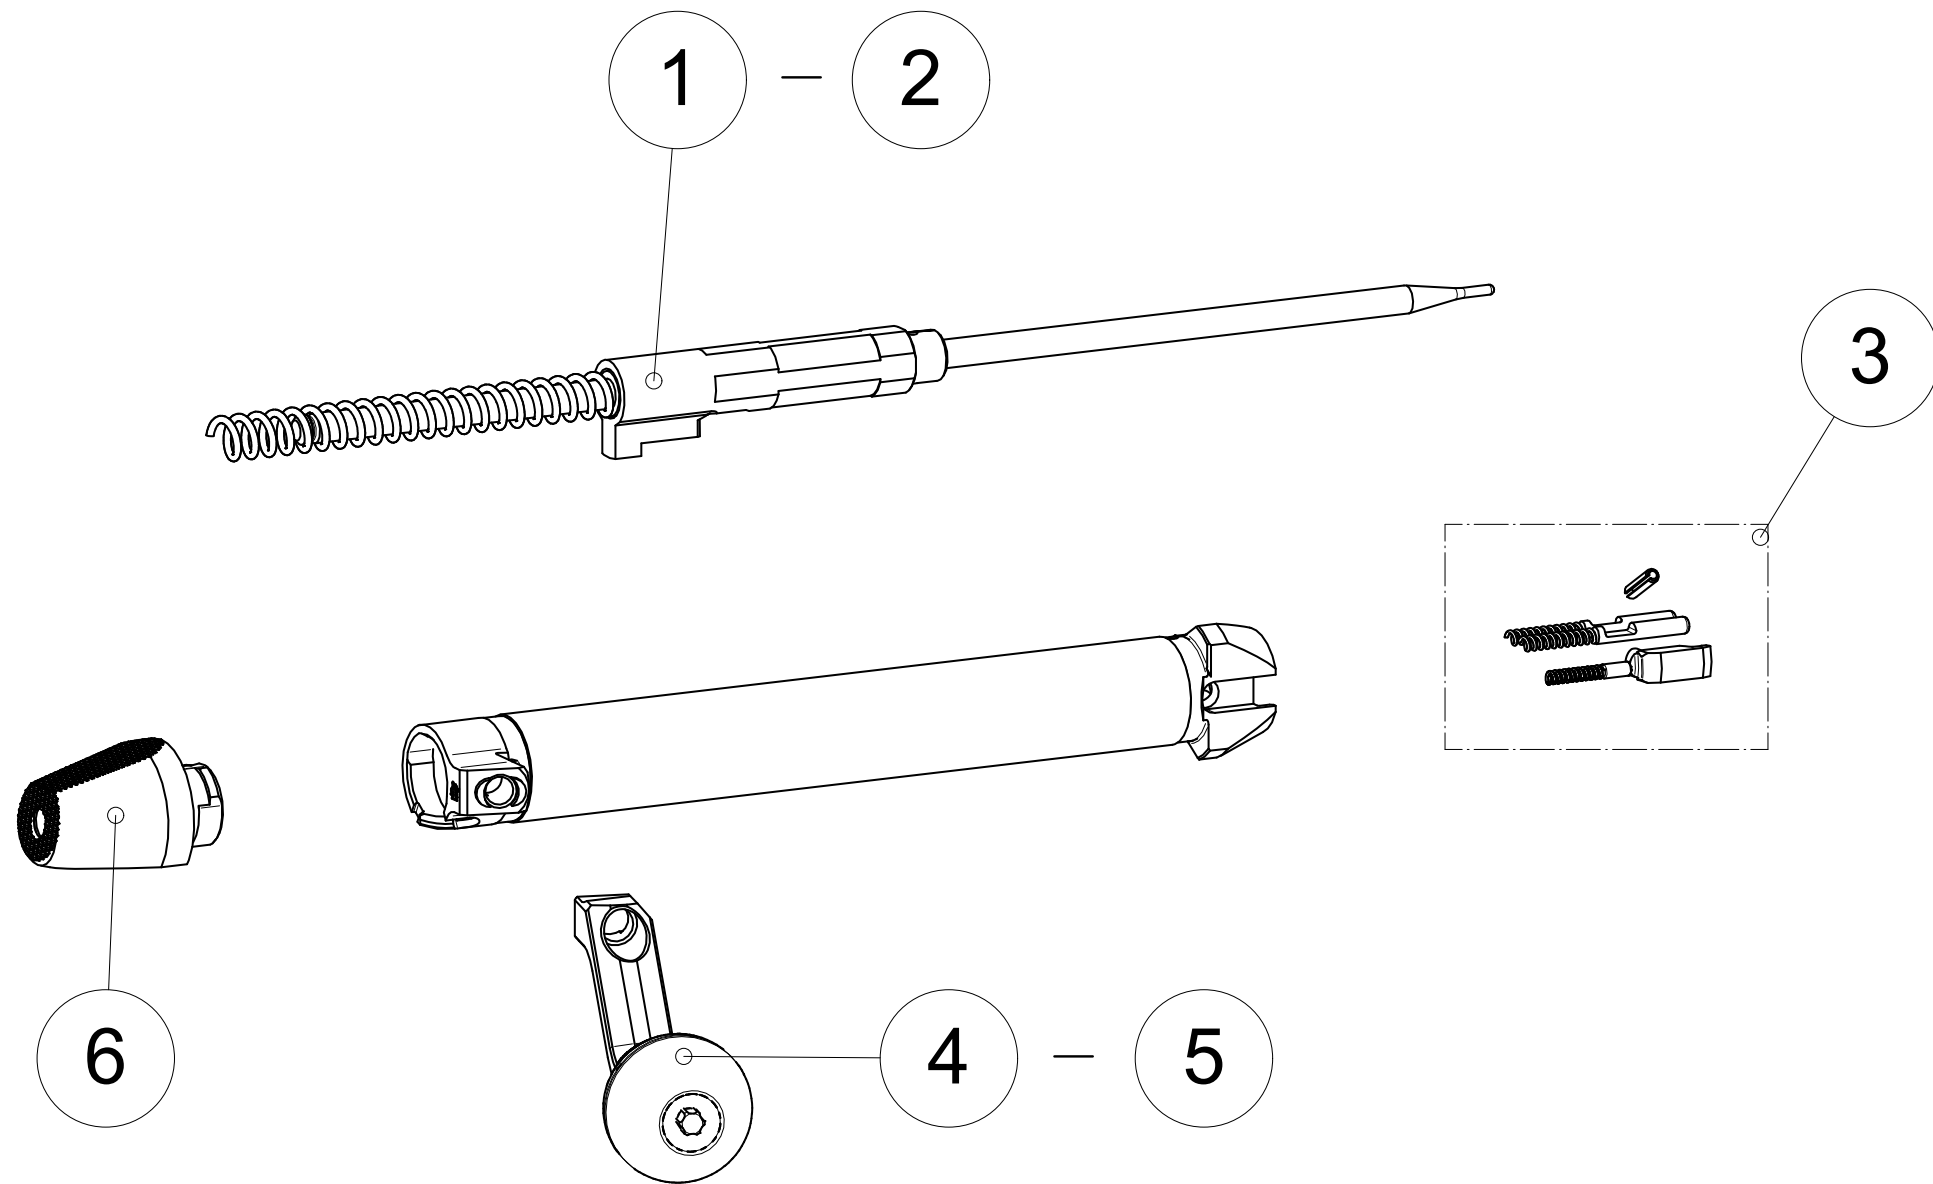

Bolt **ACCESSORIES AND SPARE PARTS CATALOGUE**

Index	Code	Item	Compatibility/Description	Additional information	Page
1	S5740154	Firing pin complete	Sako TRG-22, 22 A1		
2	S5740164	Firing pin complete	Sako TRG-42, 42 A1		
3	S584S240	Bolt spare parts	TRG-22/42, 22/42 A1, TRG-S		
4	S550203648	Bolt handle assembly	Sako TRG-22/42 A1	Coyote brown	
5	S550203649	Bolt handle assembly	Sako TRG-22/42 A1	Black	
6	S5740241	Bolt shroud	Sako TRG-22/42, 22/42 A1	Phosphated	