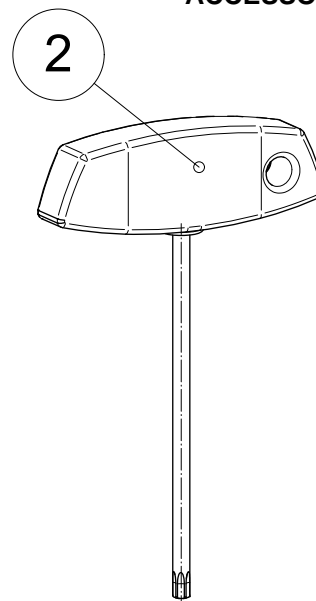

Other parts and accessories

ACCESSORIES AND SPARE PARTS CATALOGUE

Index	Code	Item	Compatibility/Description	Additional information	Page
1	S574T412	Muzzle brake, TAC	Sako/Tikka	M18x1	
2	S59564005	Torx driver, T25	Sako		
3	S5740900	Cocking wrench	Sako TRG, 85/L-XL		
4	S57762061	Monopod / Rear Support	Sako TRG M10, 22/42 A1	Black