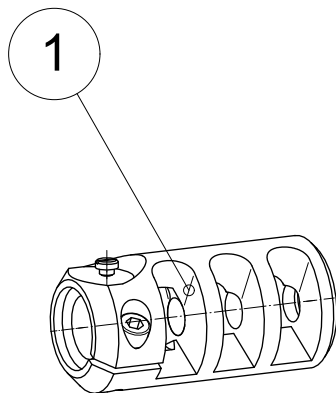

Other parts and accessories

ACCESSORIES AND SPARE PARTS CATALOGUE

Index	Code	Item	Compatibility/Description	Additional information	Page
1	S574T412	Muzzle brake, TAC	Sako/Tikka	M18x1	
2	S59564005	Torx driver, T25	Sako		
3	S5740900	Cocking wrench	Sako TRG, 85/L-XL		
4	S57762061	Monopod / Rear Support	Sako TRG M10, 22/42 A1	Black