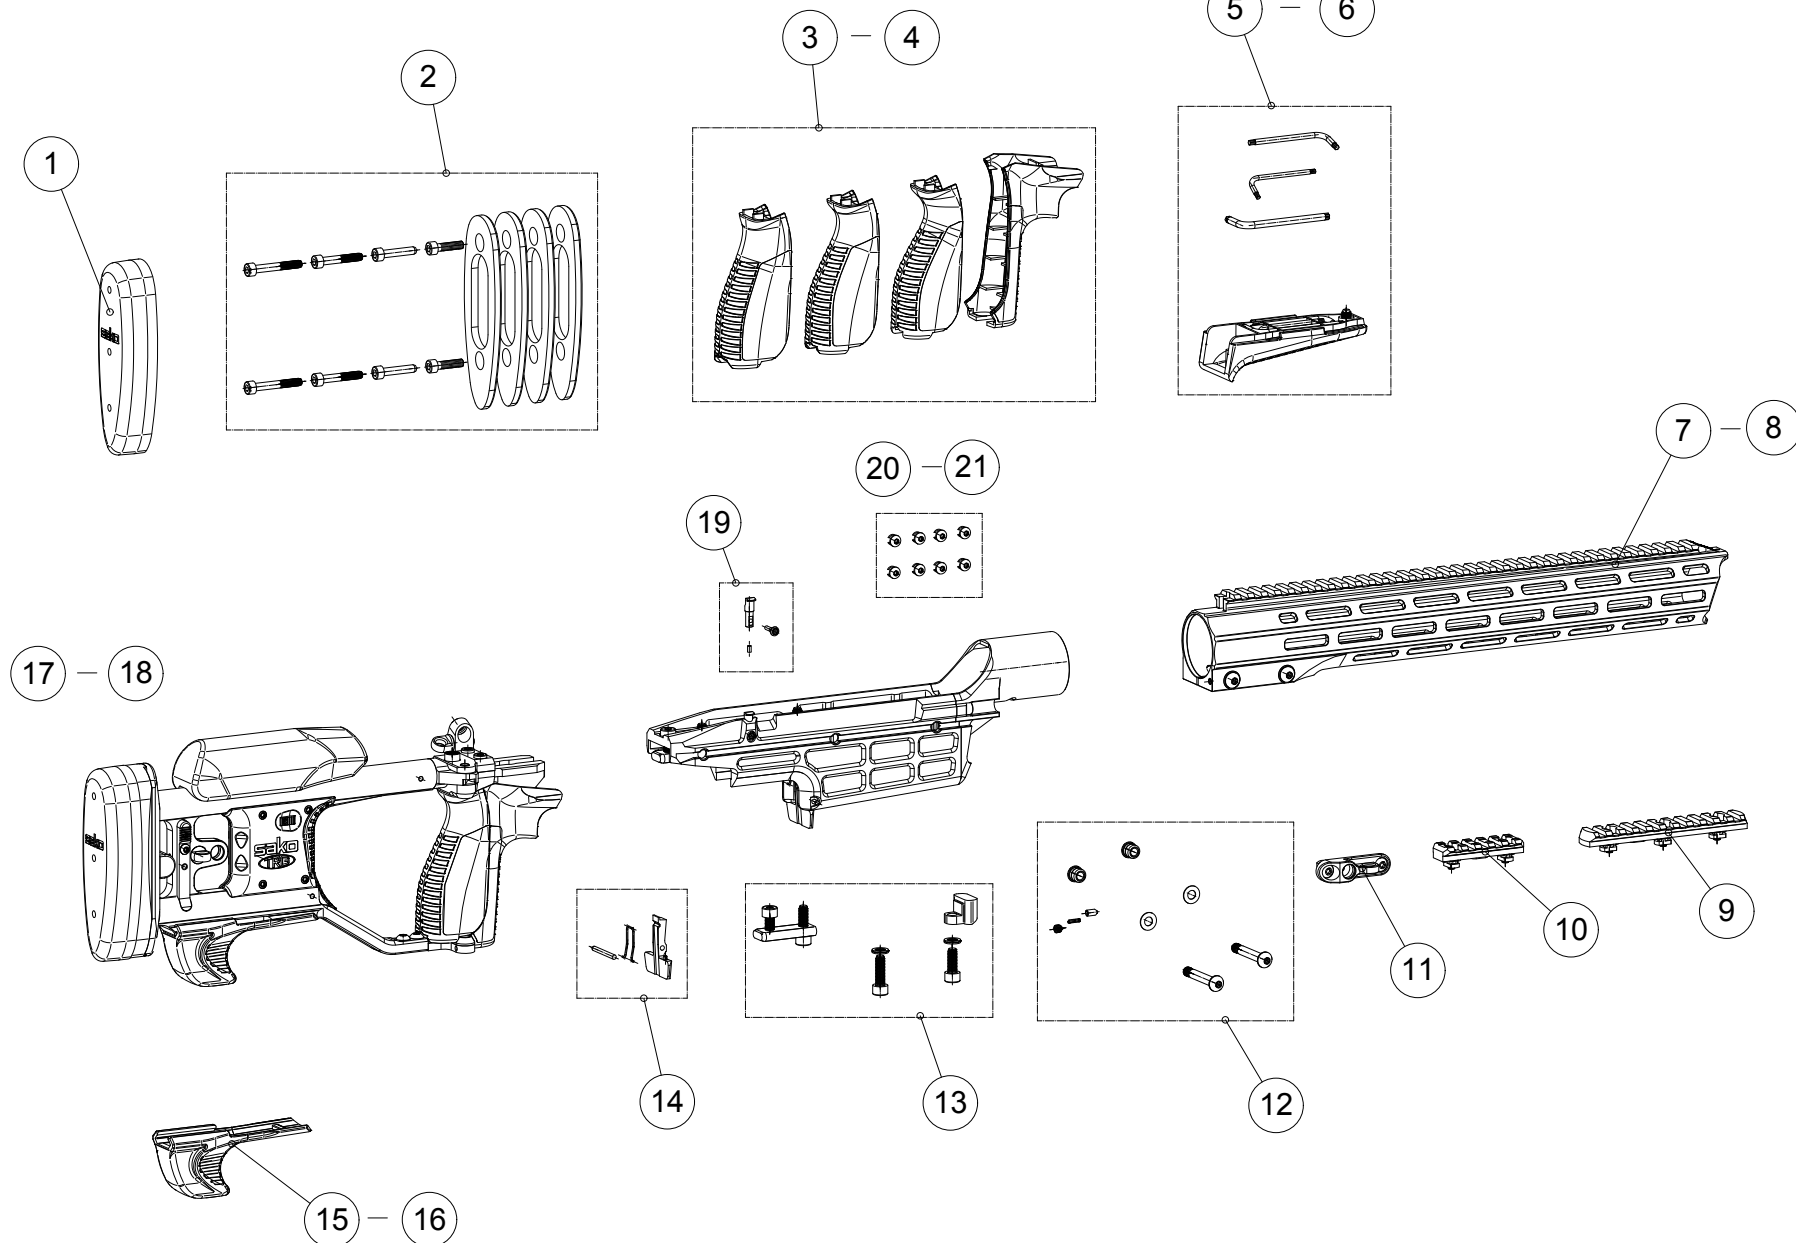

Stock

ACCESSORIES AND SPARE PARTS CATALOGUE

Stock**ACCESSORIES AND SPARE PARTS CATALOGUE**

Index	Code	Item	Compatibility/Description	Additional information	Page
1	S57462438	Recoil pad, M08	Sako TRG	Sako 85 BLWO/CRWO, Quad Range	
2	S5740908	Recoil pad spacer set	TRG M10, 22/42 A1	Tikka T3x TAC A1	
3	S57762886CB	Pistol Grip Set	Sako TRG M10, 22/42 A1	Coyote Brown	
4	S57762886	Pistol Grip Set	Sako TRG M10, 22/42 A1	Black	
5	S57761880CB	Tool housing complete	Sako TRG M10, 22/42 A1	Coyote Brown	
6	S57761880	Tool housing complete	Sako TRG M10, 22/42 A1	Black	
7	S550203656	Hand guard assembly	Sako TRG M10, 22/42 A1	L, M-LOK, 30MOA, Coyote Brown	
8	S550203657	Hand guard assembly	Sako TRG M10, 22/42 A1	L, M-LOK, 30MOA, Tungsten color	
9	S530203841	Accessory rail L	M-LOK	Stanag 4694, 11 slots	
10	S530204090	Accessory rail S	M-LOK	Stanag 4694, 5 slots	
11	S540201130	Sling swivel socket	M-LOK	MIL-sling lug/QD sling socket	
12	S57769497	Hand guard fastening set	Sako TRG M10, 22/42 A1	Black	
13	S550203652	Body parts	TRG 22/42 A1		
14	S550203655	Magazine release complete	Sako TRG 22/42 A1		
15	S550203659	Hand support	Sako TRG M10, 22/42 A1	Coyote brown	
16	S550203658	Hand support	Sako TRG M10, 22/42 A1	Black	
17	S550203653	Folding stock	Sako TRG M10, 22/42 A1	Tungsten color, Right-handed	
18	S57761945CB	Folding stock	Sako TRG M10, 22/42 A1	Coyote Brown, Right-handed	
19	S550203654	Bolt handle release	TRG 22/42 A1	Black	
20	S57762888CB	Wire Holder Set	Sako TRG M10, 22/42 A1	Coyote Brown	
21	S57762888	Wire Holder Set	Sako TRG M10, 22/42 A1	Black	