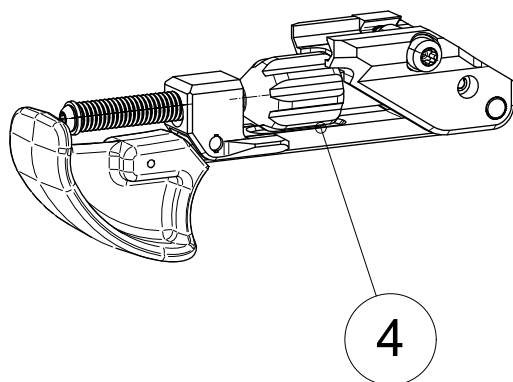

Other parts and accessories

ACCESSORIES AND SPARE PARTS CATALOGUE

Index	Code	Item	Compatibility/Description	Additional information	Page
1	S574T412	Muzzle brake, TAC	Sako/Tikka	M18x1	
2	S59564005	Torx driver, T25	Sako		
3	S5740900	Cocking wrench	Sako TRG, 85/L-XL		
4	S57762061	Monopod / Rear Support	Sako TRG M10, 22/42 A1	Black