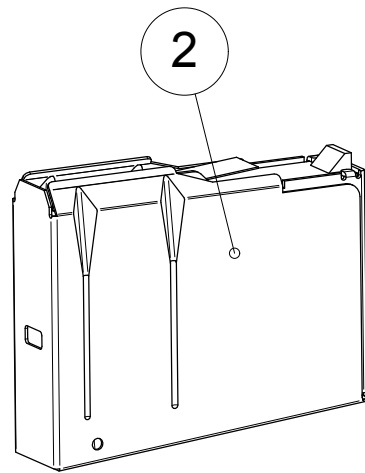

Trigger unit

Trigger unit**ACCESSORIES AND SPARE PARTS CATALOGUE**

Index	Code	Item	Compatibility/Description	Additional information	Page
1	S57761673	Trigger Unit	Sako TRG M10, 22/42 A1	Black	
2	S57761673CB	Trigger Unit	Sako TRG M10, 22/42 A1	Coyote Brown	

Stock

ACCESSORIES AND SPARE PARTS CATALOGUE

Stock**ACCESSORIES AND SPARE PARTS CATALOGUE**

Index	Code	Item	Compatibility/Description	Additional information	Page
1	S57462438	Recoil pad, M08	Sako TRG	Sako 85 BLWO/CRWO, Quad Range	
2	S5740908	Recoil pad spacer set	TRG M10, 22/42 A1	Tikka T3x TAC A1	
3	S57762886CB	Pistol Grip Set	Sako TRG M10, 22/42 A1	Coyote Brown	
4	S57762886	Pistol Grip Set	Sako TRG M10, 22/42 A1	Black	
5	S57761880CB	Tool housing complete	Sako TRG M10, 22/42 A1	Coyote Brown	
6	S57761880	Tool housing complete	Sako TRG M10, 22/42 A1	Black	
7	S550203656	Hand guard assembly	Sako TRG M10, 22/42 A1	L, M-LOK, 30MOA, Coyote Brown	
8	S550203657	Hand guard assembly	Sako TRG M10, 22/42 A1	L, M-LOK, 30MOA, Tungsten color	
9	S530203841	Accessory rail L	M-LOK	Stanag 4694, 11 slots	
10	S530204090	Accessory rail S	M-LOK	Stanag 4694, 5 slots	
11	S540201130	Sling swivel socket	M-LOK	MIL-sling lug/QD sling socket	
12	S57769497	Hand guard fastening set	Sako TRG M10, 22/42 A1	Black	
13	S550203652	Body parts	TRG 22/42 A1		
14	S550203655	Magazine release complete	Sako TRG 22/42 A1		
15	S550203659	Hand support	Sako TRG M10, 22/42 A1	Coyote brown	
16	S550203658	Hand support	Sako TRG M10, 22/42 A1	Black	
17	S550203653	Folding stock	Sako TRG M10, 22/42 A1	Tungsten color, Right-handed	
18	S57761945CB	Folding stock	Sako TRG M10, 22/42 A1	Coyote Brown, Right-handed	
19	S550203654	Bolt handle release	TRG 22/42 A1	Black	
20	S57762888CB	Wire Holder Set	Sako TRG M10, 22/42 A1	Coyote Brown	
21	S57762888	Wire Holder Set	Sako TRG M10, 22/42 A1	Black	