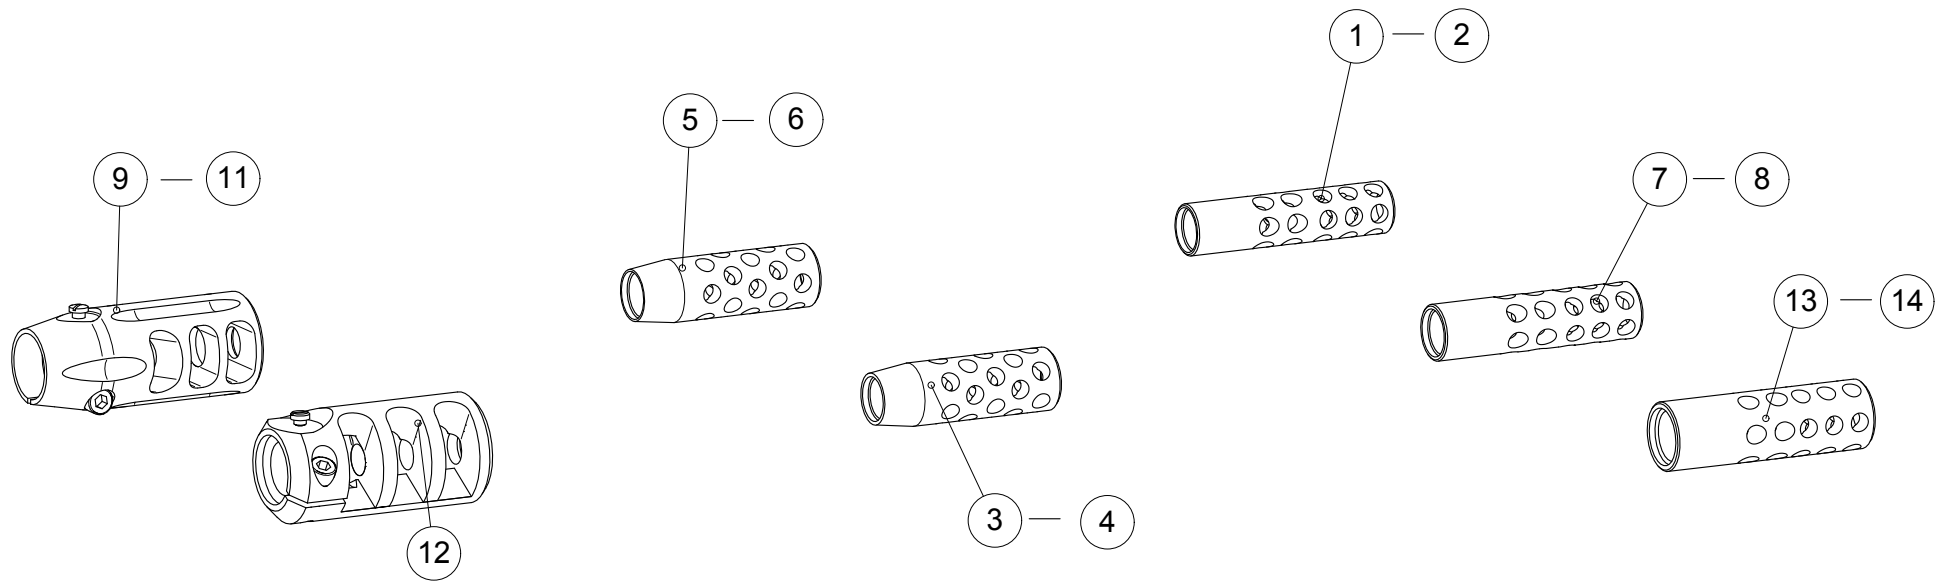

Muzzle brakes

ACCESSORIES AND SPARE PARTS CATALOGUE

Index	Code	Item	Compatibility/Description	Additional information	Page
1	S530203976	Muzzle brake, slim	Sako/Tikka, M14x1	Max 7.8mm/30cal	
2	S530203974	Muzzle brake, slim	Sako/Tikka, M14x1	Stainless, Max 7.8mm/30cal	
3	S54063159	Muzzle brake Conical	Sako/Tikka, M14x1	Max 7.8mm/30cal	
4	S54063160	Muzzle brake Conical	Sako/Tikka, M14x1	Stainless, Max 7.8mm/30cal	
5	S54063157	Muzzle brake Conical	Sako/Tikka, M15x1	Max 7.8mm/30cal	
6	S54063161	Muzzle brake Conical	Sako/Tikka, M15x1	Stainless, Max 7.8mm/30cal	
7	S54067687	Muzzle brake Slim	Sako/Tikka, M15x1	Max 7.8mm/30cal	
8	S54067685	Muzzle brake Slim	Sako/Tikka, M15x1	Stainless, Max 7.8mm/30cal	
9	S54065100	Muzzle brake	Sako/Tikka, 5/8in-24	Max 7.8mm/30cal	
10	S54065103	Muzzle brake	Sako/Tikka, 5/8in-24	Stainless, Max 7.8mm/30cal	
11	S57469748	Muzzle brake TAC conical	Sako/Tikka, M18x1	Max 8.7mm/338cal	
12	S5740412	Muzzle Brake, TAC/TRG	Sako/Tikka, M18x1	Max 8.7mm/338cal	
13	S530203637	Muzzle brake, slim	Sako/Tikka, M18x1	Max 7.8mm/30cal	
14	S530204345	Muzzle brake, slim	Sako/Tikka, M18x1	Stainless, Max 7.8mm/30cal