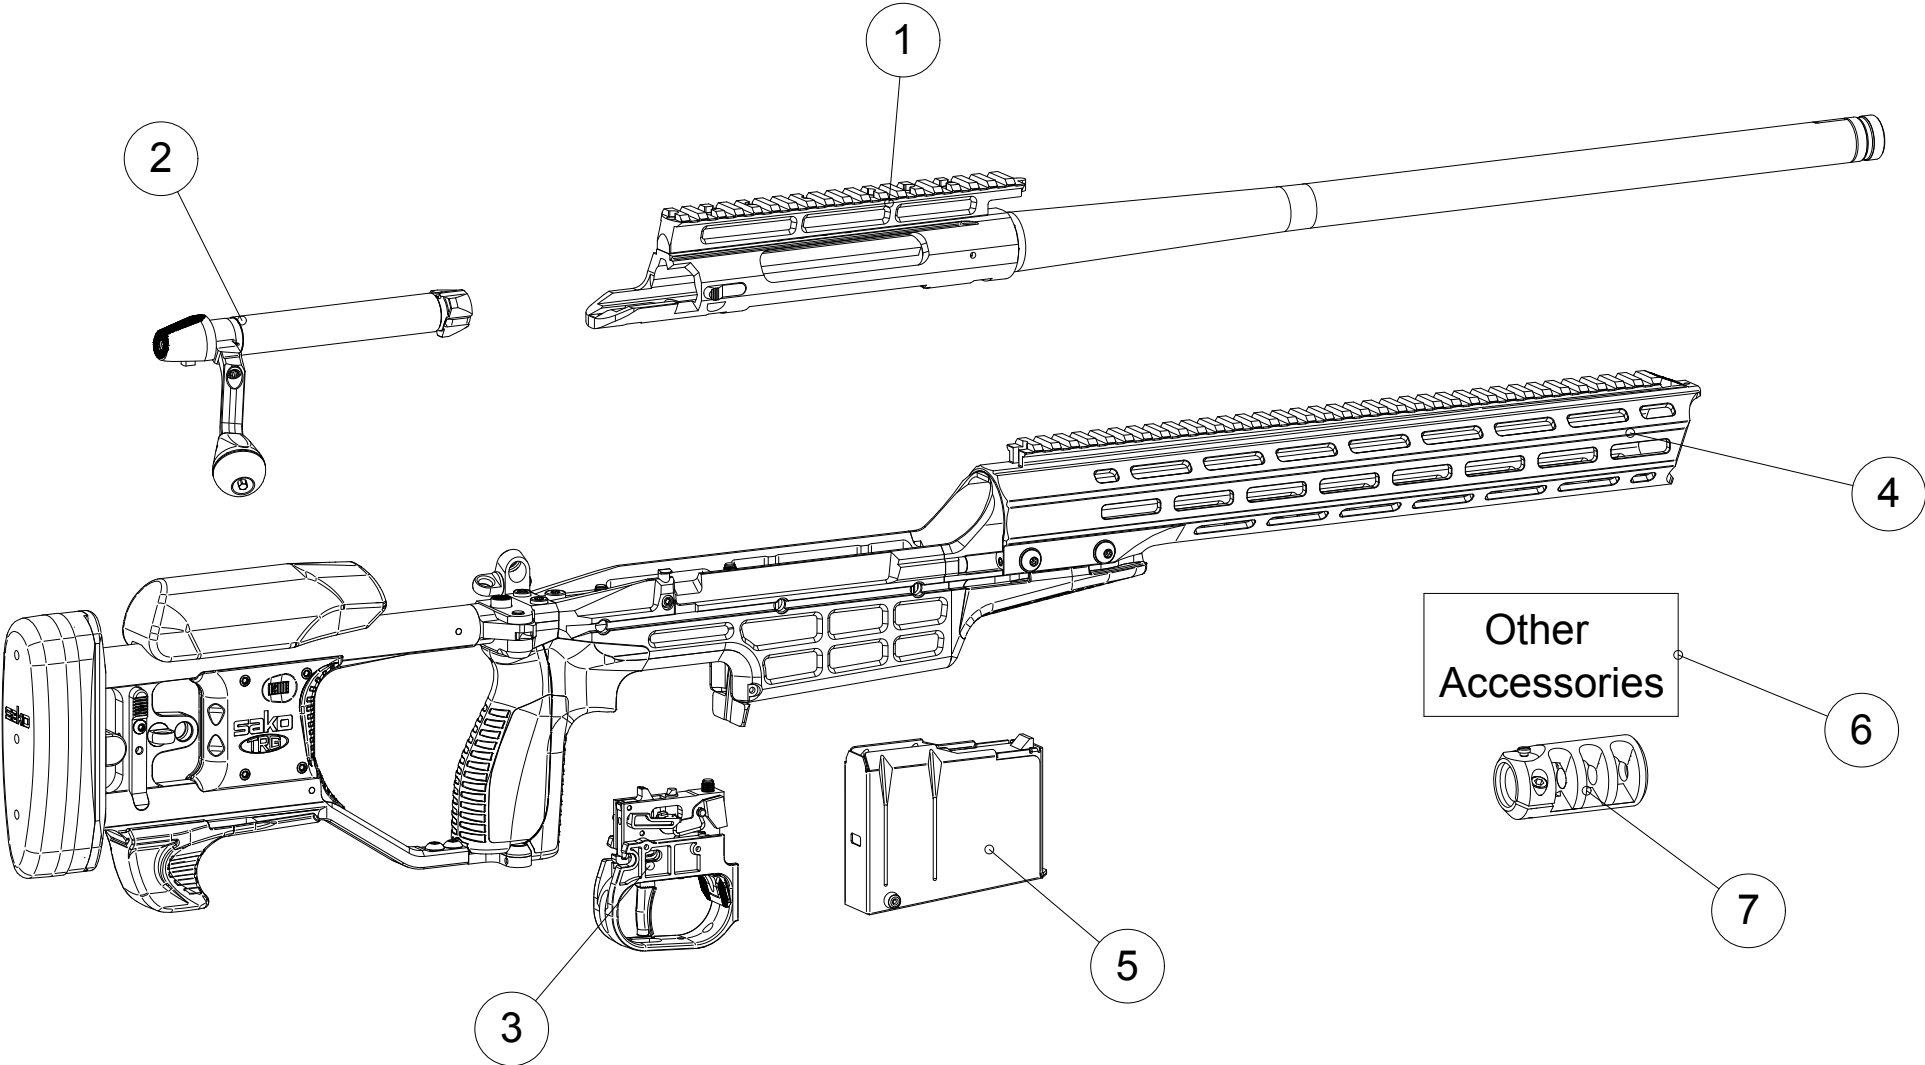

The illustrations in the document are for reference purposes only and may not depict actual products.
2.12.2019

ACCESSORIES AND SPARE PARTS CATALOGUE

Index	Code	Item	Compatibility/Description	Additional information	Page
1	203686	BARRELED RECEIVER RELATED PARTS			4
2	203688	BOLT RELATED PARTS			6
3	203689	TRIGGER RELATED PARTS			8
4	203690	STOCK RELATED PARTS			10
5	203695	MAGAZINE RELATED PARTS			12
6	203696	OTHER ACCESSORIES			14
7	204133	SAKO/TIKKA MUZZLE BRAKES			16