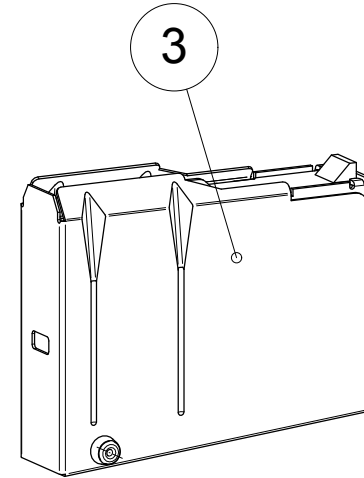

Trigger unit

Trigger unit**ACCESSORIES AND SPARE PARTS CATALOGUE**

Index	Code	Item	Compatibility/Description	Additional information	Page
1	S57761673	Trigger Unit	Sako TRG M10, 22/42 A1	Black	
2	S57761673CB	Trigger Unit	Sako TRG M10, 22/42 A1	Coyote Brown	

Stock

ACCESSORIES AND SPARE PARTS CATALOGUE

Stock**ACCESSORIES AND SPARE PARTS CATALOGUE**

Index	Code	Item	Compatibility/Description	Additional information	Page
1	S57462438	Recoil pad, M08	Sako TRG	Sako 85 BLWO/CRWO, Quad Range	
2	S5740908	Recoil pad spacer set	TRG M10, 22/42 A1	Tikka T3x TAC A1	
3	S57762886CB	Pistol Grip Set	Sako TRG M10, 22/42 A1	Coyote Brown	
4	S57762886	Pistol Grip Set	Sako TRG M10, 22/42 A1	Black	
5	S57761880CB	Tool housing complete	Sako TRG M10, 22/42 A1	Coyote Brown	
6	S57761880	Tool housing complete	Sako TRG M10, 22/42 A1	Black	
7	S550203656	Hand guard assembly	Sako TRG M10, 22/42 A1	L, M-LOK, 30MOA, Coyote Brown	
8	S550203657	Hand guard assembly	Sako TRG M10, 22/42 A1	L, M-LOK, 30MOA, Tungsten color	
9	S530203841	Accessory rail L	M-LOK	Stanag 4694, 11 slots	
10	S530204090	Accessory rail S	M-LOK	Stanag 4694, 5 slots	
11	S540201130	Sling swivel socket	M-LOK	MIL-sling lug/QD sling socket	
12	S57769497	Hand guard fastening set	Sako TRG M10, 22/42 A1	Black	
13	S550203652	Body parts	TRG 22/42 A1		
14	S550203655	Magazine release complete	Sako TRG 22/42 A1		
15	S550203659	Hand support	Sako TRG M10, 22/42 A1	Coyote brown	
16	S550203658	Hand support	Sako TRG M10, 22/42 A1	Black	
17	S550203653	Folding stock	Sako TRG M10, 22/42 A1	Tungsten color, Right-handed	
18	S57761945CB	Folding stock	Sako TRG M10, 22/42 A1	Coyote Brown, Right-handed	
19	S550203654	Bolt handle release	TRG 22/42 A1	Black	
20	S57762888CB	Wire Holder Set	Sako TRG M10, 22/42 A1	Coyote Brown	
21	S57762888	Wire Holder Set	Sako TRG M10, 22/42 A1	Black	