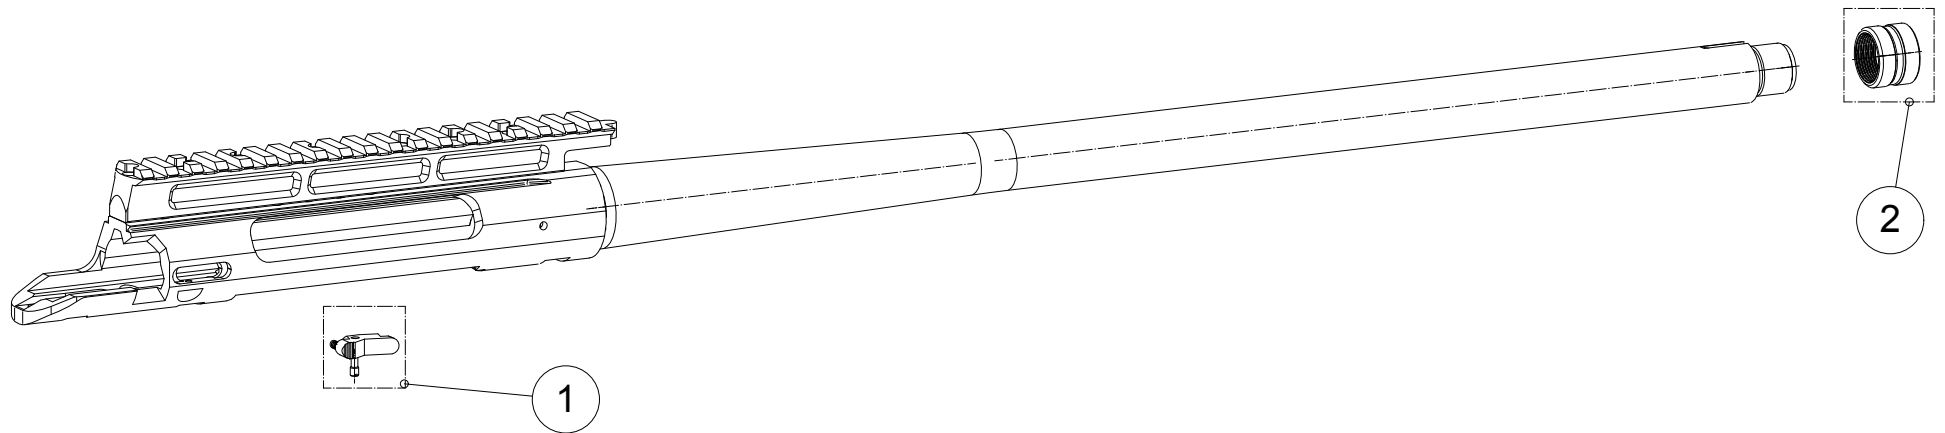

Barreled receiver**ACCESSORIES AND SPARE PARTS CATALOGUE**

Index	Code	Item	Compatibility/Description	Additional information	Page
1	S5740256	Bolt release complete	Sako TRG-22/42, 22/42A1, TRG-S	Phosphated	
2	S5740405	Muzzle thread protector	Sako/Tikka	M18x1	