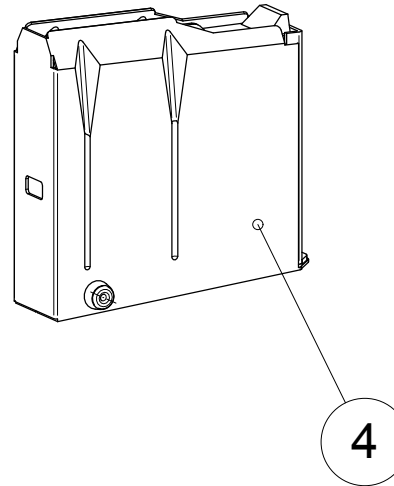

Trigger unit

Trigger unit**ACCESSORIES AND SPARE PARTS CATALOGUE**

Index	Code	Item	Compatibility/Description	Additional information	Page
1	S57761673	Trigger Unit	Sako TRG M10, 22/42 A1	Black	
2	S57761673CB	Trigger Unit	Sako TRG M10, 22/42 A1	Coyote Brown	

Stock

ACCESSORIES AND SPARE PARTS CATALOGUE

Stock**ACCESSORIES AND SPARE PARTS CATALOGUE**

Index	Code	Item	Compatibility/Description	Additional information	Page
1	S57462438	Recoil pad, M08	Sako TRG	Sako 85 BLWO/CRWO, Quad Range	
2	S5740908	Recoil pad spacer set	TRG M10, 22/42 A1	Tikka T3x TAC A1	
3	S57762886CB	Pistol Grip Set	Sako TRG M10, 22/42 A1	Coyote Brown	
4	S57762886	Pistol Grip Set	Sako TRG M10, 22/42 A1	Black	
5	S57761880CB	Tool housing complete	Sako TRG M10, 22/42 A1	Coyote Brown	
6	S57761880	Tool housing complete	Sako TRG M10, 22/42 A1	Black	
7	S550203656	Hand guard assembly	Sako TRG M10, 22/42 A1	L, M-LOK, 30MOA, Coyote Brown	
8	S550203657	Hand guard assembly	Sako TRG M10, 22/42 A1	L, M-LOK, 30MOA, Tungsten color	
9	S530203841	Accessory rail L	M-LOK	Stanag 4694, 11 slots	
10	S530204090	Accessory rail S	M-LOK	Stanag 4694, 5 slots	
11	S540201130	Sling swivel socket	M-LOK	MIL-sling lug/QD sling socket	
12	S57769497	Hand guard fastening set	Sako TRG M10, 22/42 A1	Black	
13	S550203652	Body parts	TRG 22/42 A1		
14	S550203655	Magazine release complete	Sako TRG 22/42 A1		
15	S550203659	Hand support	Sako TRG M10, 22/42 A1	Coyote brown	
16	S550203658	Hand support	Sako TRG M10, 22/42 A1	Black	
17	S550203653	Folding stock	Sako TRG M10, 22/42 A1	Tungsten color, Right-handed	
18	S57761945CB	Folding stock	Sako TRG M10, 22/42 A1	Coyote Brown, Right-handed	
19	S550203654	Bolt handle release	TRG 22/42 A1	Black	
20	S57762888CB	Wire Holder Set	Sako TRG M10, 22/42 A1	Coyote Brown	
21	S57762888	Wire Holder Set	Sako TRG M10, 22/42 A1	Black	