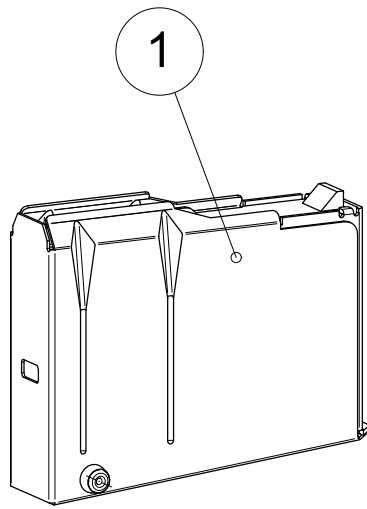

Trigger unit

Trigger unit**ACCESSORIES AND SPARE PARTS CATALOGUE**

Index	Code	Item	Compatibility/Description	Additional information	Page
1	S57761673	Trigger Unit	Sako TRG M10, 22/42 A1	Black	
2	S57761673CB	Trigger Unit	Sako TRG M10, 22/42 A1	Coyote Brown	

Stock

ACCESSORIES AND SPARE PARTS CATALOGUE

Stock**ACCESSORIES AND SPARE PARTS CATALOGUE**

Index	Code	Item	Compatibility/Description	Additional information	Page
1	S57462438	Recoil pad, M08	Sako TRG	Sako 85 BLWO/CRWO, Quad Range	
2	S5740908	Recoil pad spacer set	TRG M10, 22/42 A1	Tikka T3x TAC A1	
3	S57762886CB	Pistol Grip Set	Sako TRG M10, 22/42 A1	Coyote Brown	
4	S57762886	Pistol Grip Set	Sako TRG M10, 22/42 A1	Black	
5	S57761880CB	Tool housing complete	Sako TRG M10, 22/42 A1	Coyote Brown	
6	S57761880	Tool housing complete	Sako TRG M10, 22/42 A1	Black	
7	S550203656	Hand guard assembly	Sako TRG M10, 22/42 A1	L, M-LOK, 30MOA, Coyote Brown	
8	S550203657	Hand guard assembly	Sako TRG M10, 22/42 A1	L, M-LOK, 30MOA, Tungsten color	
9	S530203841	Accessory rail L	M-LOK	Stanag 4694, 11 slots	
10	S530204090	Accessory rail S	M-LOK	Stanag 4694, 5 slots	
11	S540201130	Sling swivel socket	M-LOK	MIL-sling lug/QD sling socket	
12	S57769497	Hand guard fastening set	Sako TRG M10, 22/42 A1	Black	
13	S550203652	Body parts	TRG 22/42 A1		
14	S550203655	Magazine release complete	Sako TRG 22/42 A1		
15	S550203659	Hand support	Sako TRG M10, 22/42 A1	Coyote brown	
16	S550203658	Hand support	Sako TRG M10, 22/42 A1	Black	
17	S550203653	Folding stock	Sako TRG M10, 22/42 A1	Tungsten color, Right-handed	
18	S57761945CB	Folding stock	Sako TRG M10, 22/42 A1	Coyote Brown, Right-handed	
19	S550203654	Bolt handle release	TRG 22/42 A1	Black	
20	S57762888CB	Wire Holder Set	Sako TRG M10, 22/42 A1	Coyote Brown	
21	S57762888	Wire Holder Set	Sako TRG M10, 22/42 A1	Black	