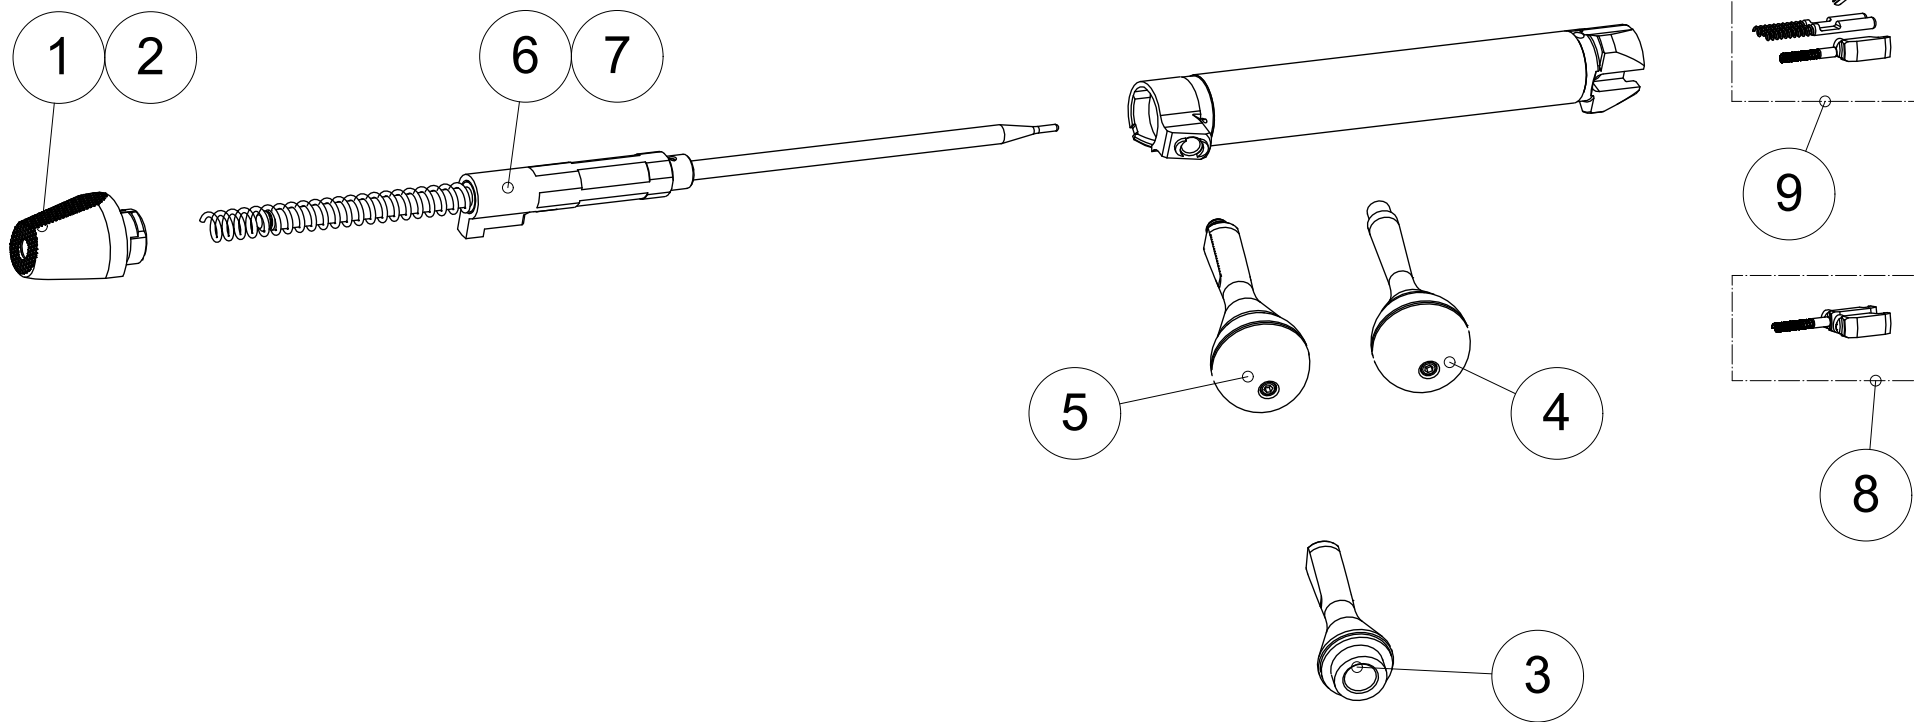

Barreled receiver

ACCESSORIES AND SPARE PARTS CATALOGUE

Barreled receiver**ACCESSORIES AND SPARE PARTS CATALOGUE**

Index	Code	Item	Compatibility/Description	Additional information	Page
1	S5740405	Muzzle thread protector	Sako/Tikka	M18x1	
2	S574S210	Receiver plug screws	Sako TRG-22/42		
3	S5740210	Receiver plug screws	Sako TRG-22/42		
4	S5740904	Picatinny rail TRG high Profile	Sako TRG-22/42	30 MOA	
5	S5740903	Picatinny rail Low Profile	Sako TRG-22/42	30MOA	
6	S5740902	Picatinny rail Low Profile	Sako TRG-22/42	20MOA	
7	S5740334	Picatinny rail Low Profile	Sako TRG-22/42	0 MOA	
8	S5740265	Fastening screws	Sako TRG-22/42		
9	S5740256	Bolt release complete	Sako TRG-22/42, 22/42A1, TRG-S	Phosphated	
10	S5740255	Bolt release complete	Sako TRG-22/42, 22/42A1, TRG-S		