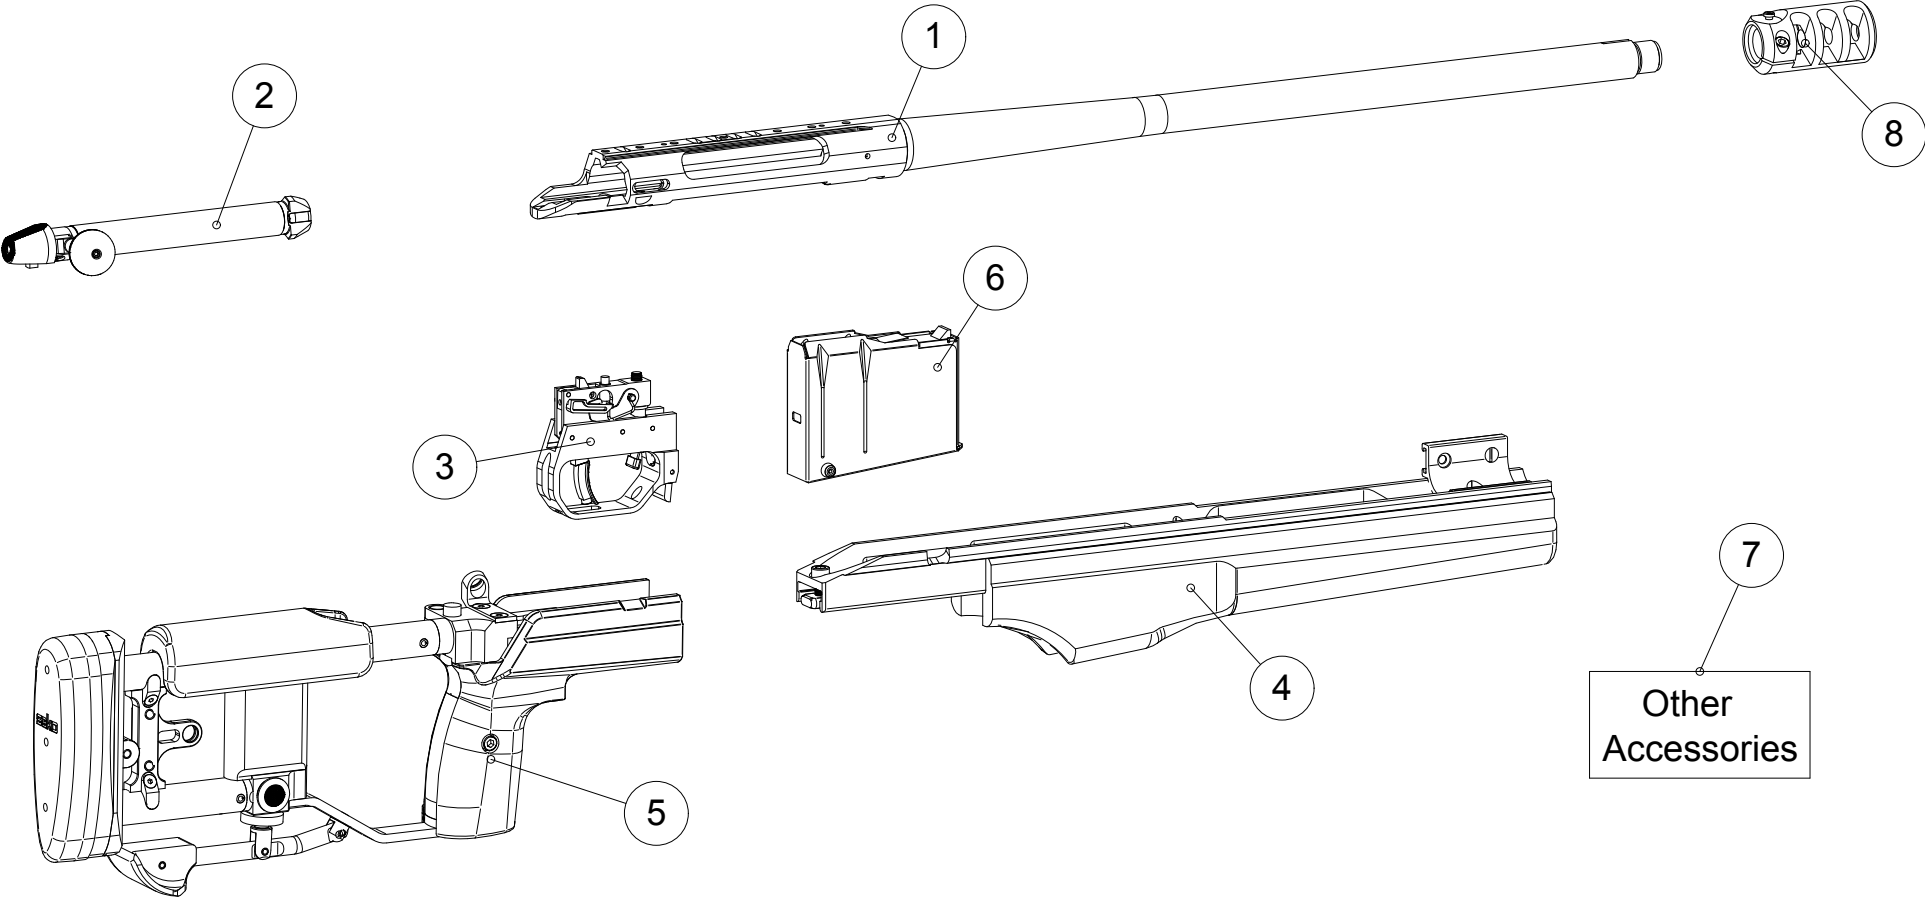

ACCESSORIES AND SPARE PARTS CATALOGUE

The illustrations in the document are for reference purposes only and may not depict actual products.
19.11.2019

ACCESSORIES AND SPARE PARTS CATALOGUE

Index	Code	Item	Compatibility/Description	Additional information	Page
1	205155	BARRELED RECEIVER RELATED PARTS			4
2	205156	BOLT RELATED PARTS			6
3	205157	TRIGGER RELATED PARTS			8
4	205163	FRONT STOCK RELATED PARTS			10
5	205158	REAR STOCK RELATED PARTS			12
6	204347	BLANK PAGE			15
7	205159	MAGAZINE RELATED PARTS			16
8	205160	OTHER ACCESSORIES			18
9	204133	SAKO/TIKKA MUZZLE BRAKES			20