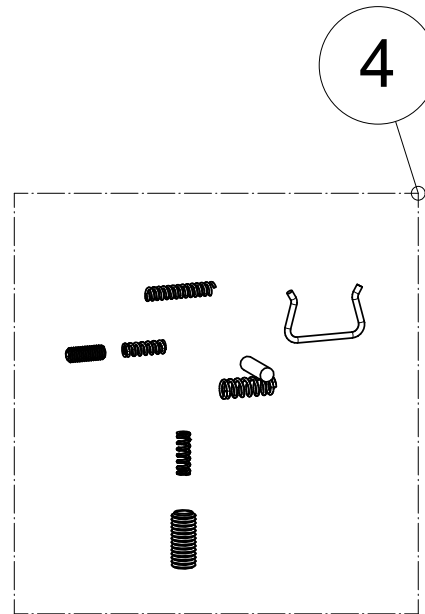

Trigger unit

ACCESSORIES AND SPARE PARTS CATALOGUE

The illustrations in the document are for reference purposes only and may not depict actual products.
19.11.2019

Trigger unit

ACCESSORIES AND SPARE PARTS CATALOGUE

Index	Code	Item	Compatibility/Description	Additional information	Page
1	S5740110	Trigger complete	Sako TRG-22/42		
2	S57462423	Trigger complete	Sako TRG-22/42 2010		
3	S57462424	Trigger parts	Sako TRG-22/42 2010		
4	S574S220	Trigger parts	Sako TRG-22/42