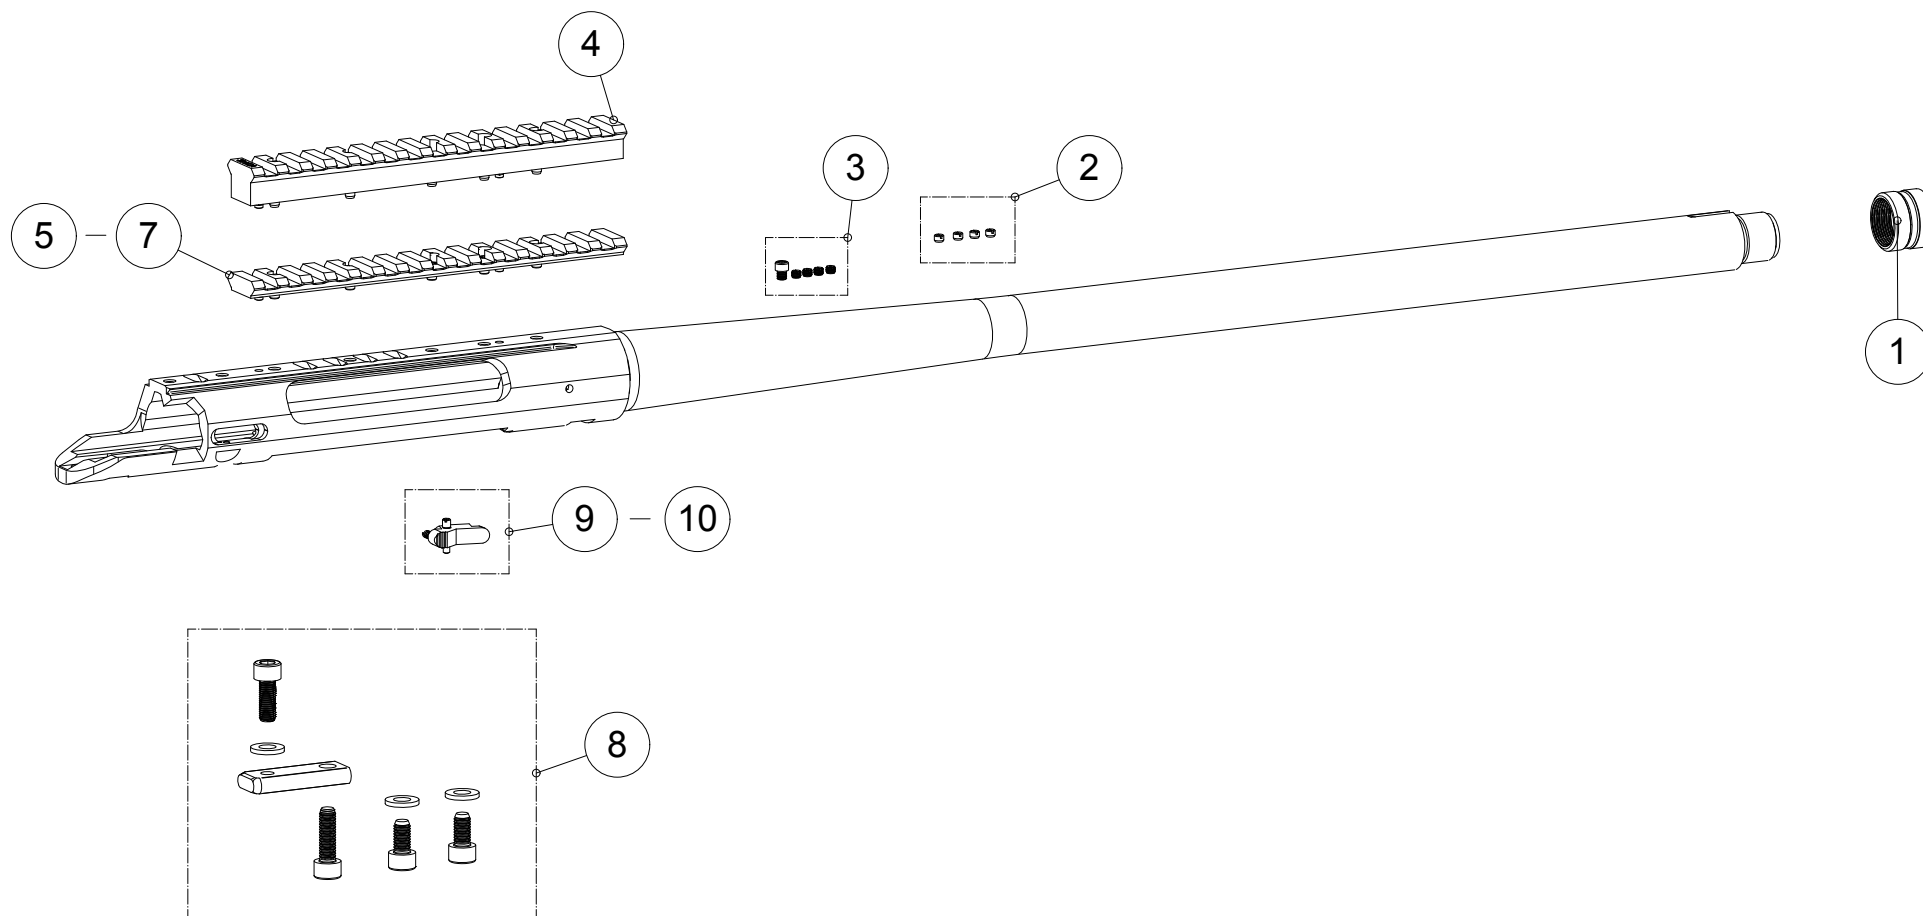

Barreled receiver

ACCESSORIES AND SPARE PARTS CATALOGUE

Barreled receiver**ACCESSORIES AND SPARE PARTS CATALOGUE**

Index	Code	Item	Compatibility/Description	Additional information	Page
1	S5740405	Muzzle thread protector	Sako/Tikka	M18x1	
2	S574S210	Receiver plug screws	Sako TRG-22/42		
3	S5740210	Receiver plug screws	Sako TRG-22/42		
4	S5740904	Picatinny rail TRG high Profile	Sako TRG-22/42	30 MOA	
5	S5740903	Picatinny rail Low Profile	Sako TRG-22/42	30MOA	
6	S5740902	Picatinny rail Low Profile	Sako TRG-22/42	20MOA	
7	S5740334	Picatinny rail Low Profile	Sako TRG-22/42	0 MOA	
8	S5740265	Fastening screws	Sako TRG-22/42		
9	S5740256	Bolt release complete	Sako TRG-22/42, 22/42A1, TRG-S	Phosphated	
10	S5740255	Bolt release complete	Sako TRG-22/42, 22/42A1, TRG-S		