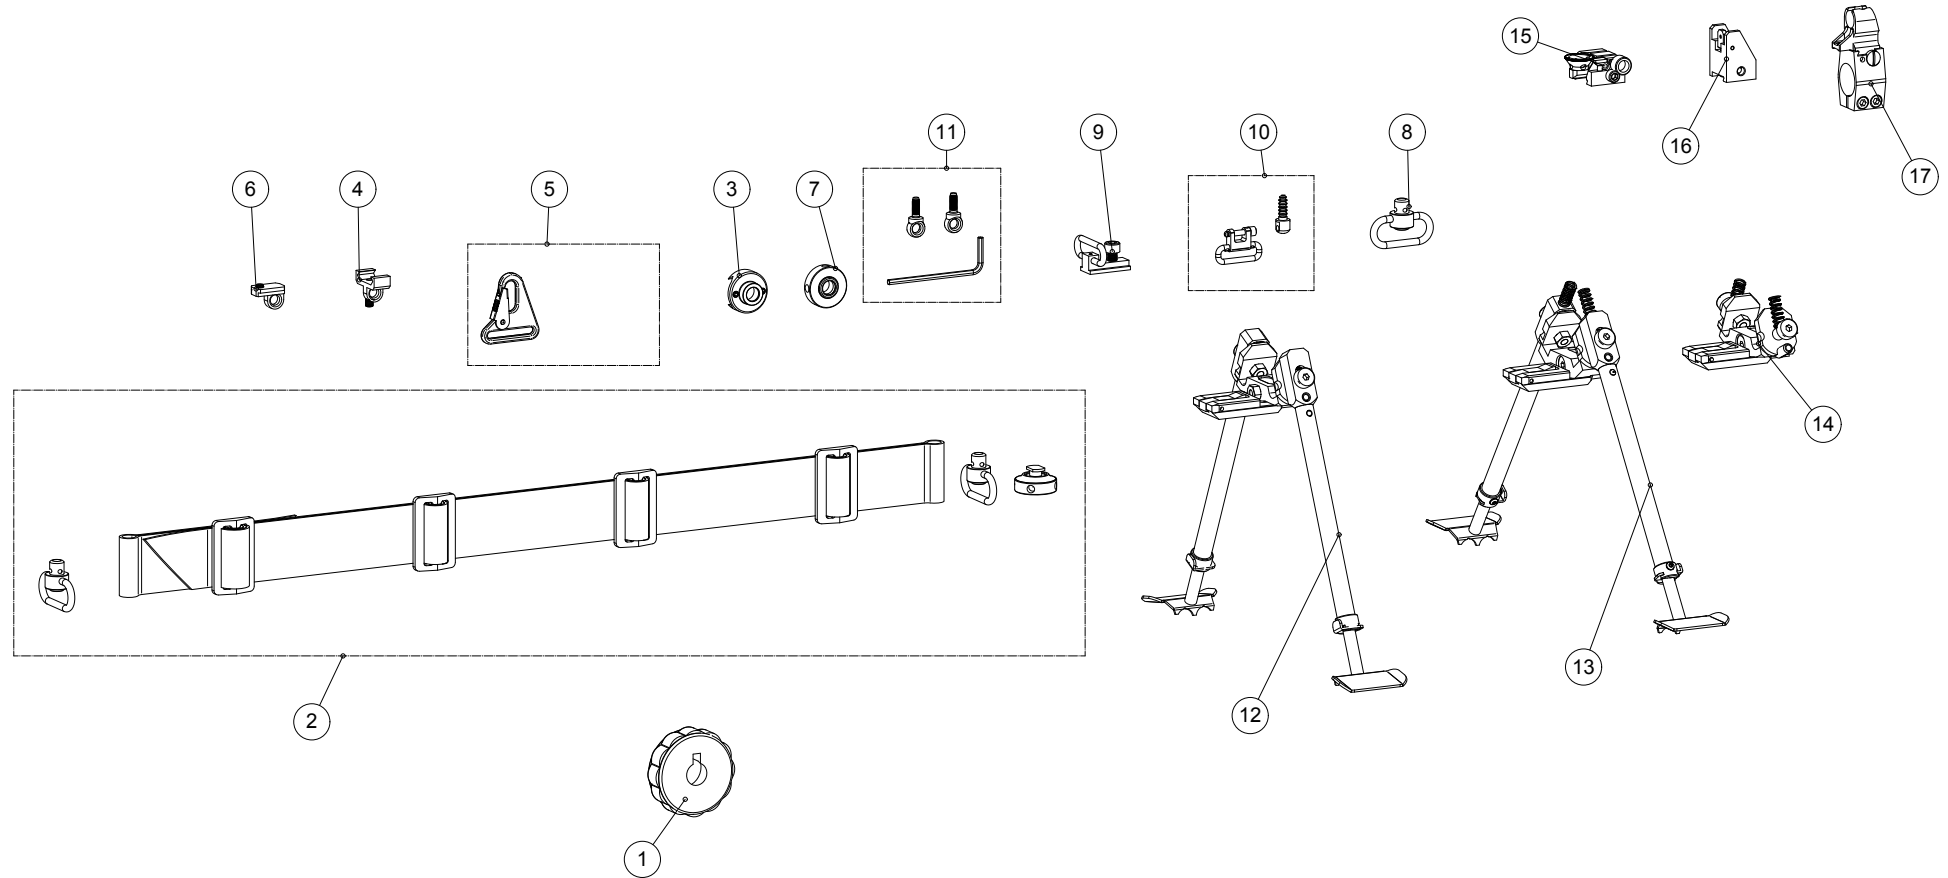

Other parts and accessories

ACCESSORIES AND SPARE PARTS CATALOGUE

Index	Code	Item	Compatibility/Description	Additional information	Page
1	S5740900	Cocking wrench	Sako TRG, 85/L-XL		
2	S57463746	Carrying sling set, Michaels	Sako TRG	Desert Tan, 40mm, QD	
3	S5740906	Sling swivel socket QD	Picatinny rail		
4	S5740498	MIL sling lug	Picatinny rail		
5	S5740496	Carrying sling hook	Sako TRG	2 pcs	
6	S5740497	MIL sling lug	Sako TRG-22/42		
7	S5740397	Sling swivel socket QD	Sako TRG-22/42		
8	S5740396	Carrying sling swivel	QD socket		
9	S5740296	Front sling swivel	Sako TRG-22/42		
10	S5740297	Rear sling swivel	Sako TRG		
11	S585T398	MIL sling lugs	Sako/Tikka	2pcs	
12	S5740495	Bipod complete M08	Sako TRG-22/42		
13	S5740395	Bipod complete TRG	Sako TRG-22/42		
14	S55062208	Bipod base M08	Sako TRG-22/42		
15	S5740313	Rear sight M08, folding	Sako TRG-22/42		
16	S5740311	Rear sight	Sako TRG-22/42		
17	S5740321	Front sight	Sako TRG-22/42