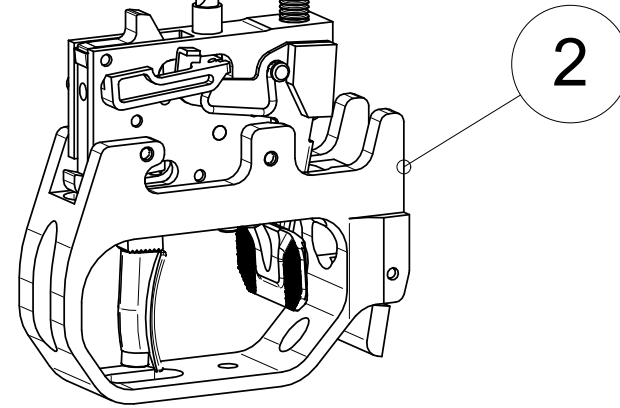

Trigger unit

ACCESSORIES AND SPARE PARTS CATALOGUE

The illustrations in the document are for reference purposes only and may not depict actual products.
19.11.2019

Trigger unit

ACCESSORIES AND SPARE PARTS CATALOGUE

Index	Code	Item	Compatibility/Description	Additional information	Page
1	S5740110	Trigger complete	Sako TRG-22/42		
2	S57462423	Trigger complete	Sako TRG-22/42 2010		
3	S57462424	Trigger parts	Sako TRG-22/42 2010		
4	S574S220	Trigger parts	Sako TRG-22/42