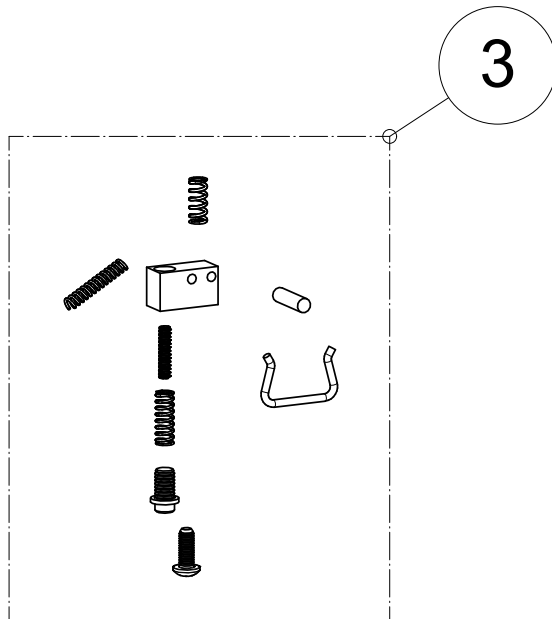

Trigger unit

ACCESSORIES AND SPARE PARTS CATALOGUE

The illustrations in the document are for reference purposes only and may not depict actual products.
19.11.2019

Trigger unit

ACCESSORIES AND SPARE PARTS CATALOGUE

Index	Code	Item	Compatibility/Description	Additional information	Page
1	S5740110	Trigger complete	Sako TRG-22/42		
2	S57462423	Trigger complete	Sako TRG-22/42 2010		
3	S57462424	Trigger parts	Sako TRG-22/42 2010		
4	S574S220	Trigger parts	Sako TRG-22/42