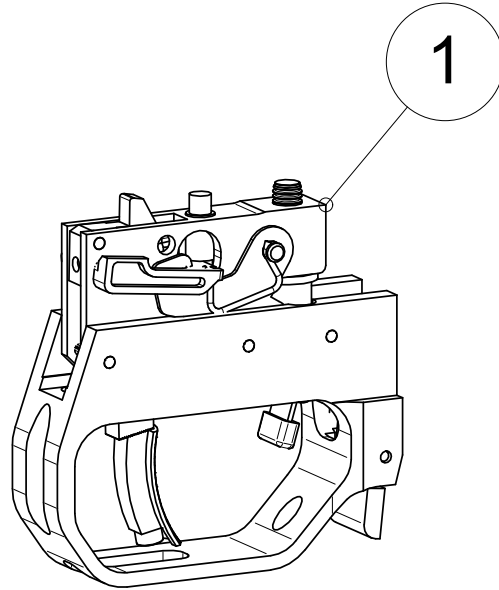

Trigger unit

ACCESSORIES AND SPARE PARTS CATALOGUE

The illustrations in the document are for reference purposes only and may not depict actual products.
19.11.2019

Trigger unit

ACCESSORIES AND SPARE PARTS CATALOGUE

Index	Code	Item	Compatibility/Description	Additional information	Page
1	S5740110	Trigger complete	Sako TRG-22/42		
2	S57462423	Trigger complete	Sako TRG-22/42 2010		
3	S57462424	Trigger parts	Sako TRG-22/42 2010		
4	S574S220	Trigger parts	Sako TRG-22/42