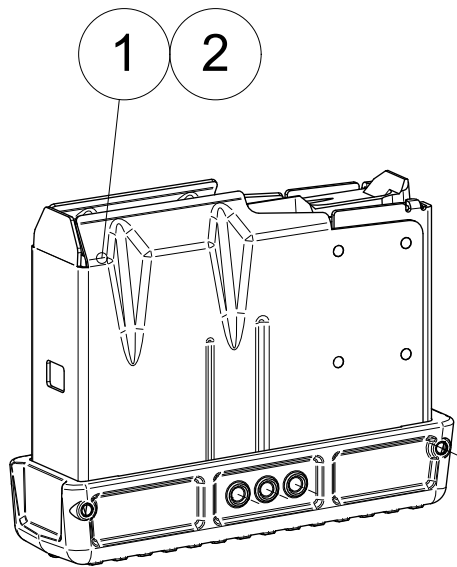

Magazines

ACCESSORIES AND SPARE PARTS CATALOGUE

Index	Code	Item	Compatibility/Description	Additional information	Page
1	S57761814	Magazine 8rd, Black	TRG M10	338 Lapua Magnum, 300 Norma Magnum	
2	S57761814CB	Magazine 8rd, Coyote Brown	TRG M10	338 Lapua Magnum, 300 Norma Magnum	
3	S57761939	Magazine 7rd, Black	TRG M10	300 Win Mag	
4	S57761939CB	Magazine 7rd, Coyote Brown	TRG M10	300 Win Mag	
5	S57761923	Magazine 10rd, Black	TRG M10	308 Win, 6.5CRMR	
6	S57761923CB	Magazine 10rd, Coyote Brown	TRG M10	308 Win, 6.5CRMR