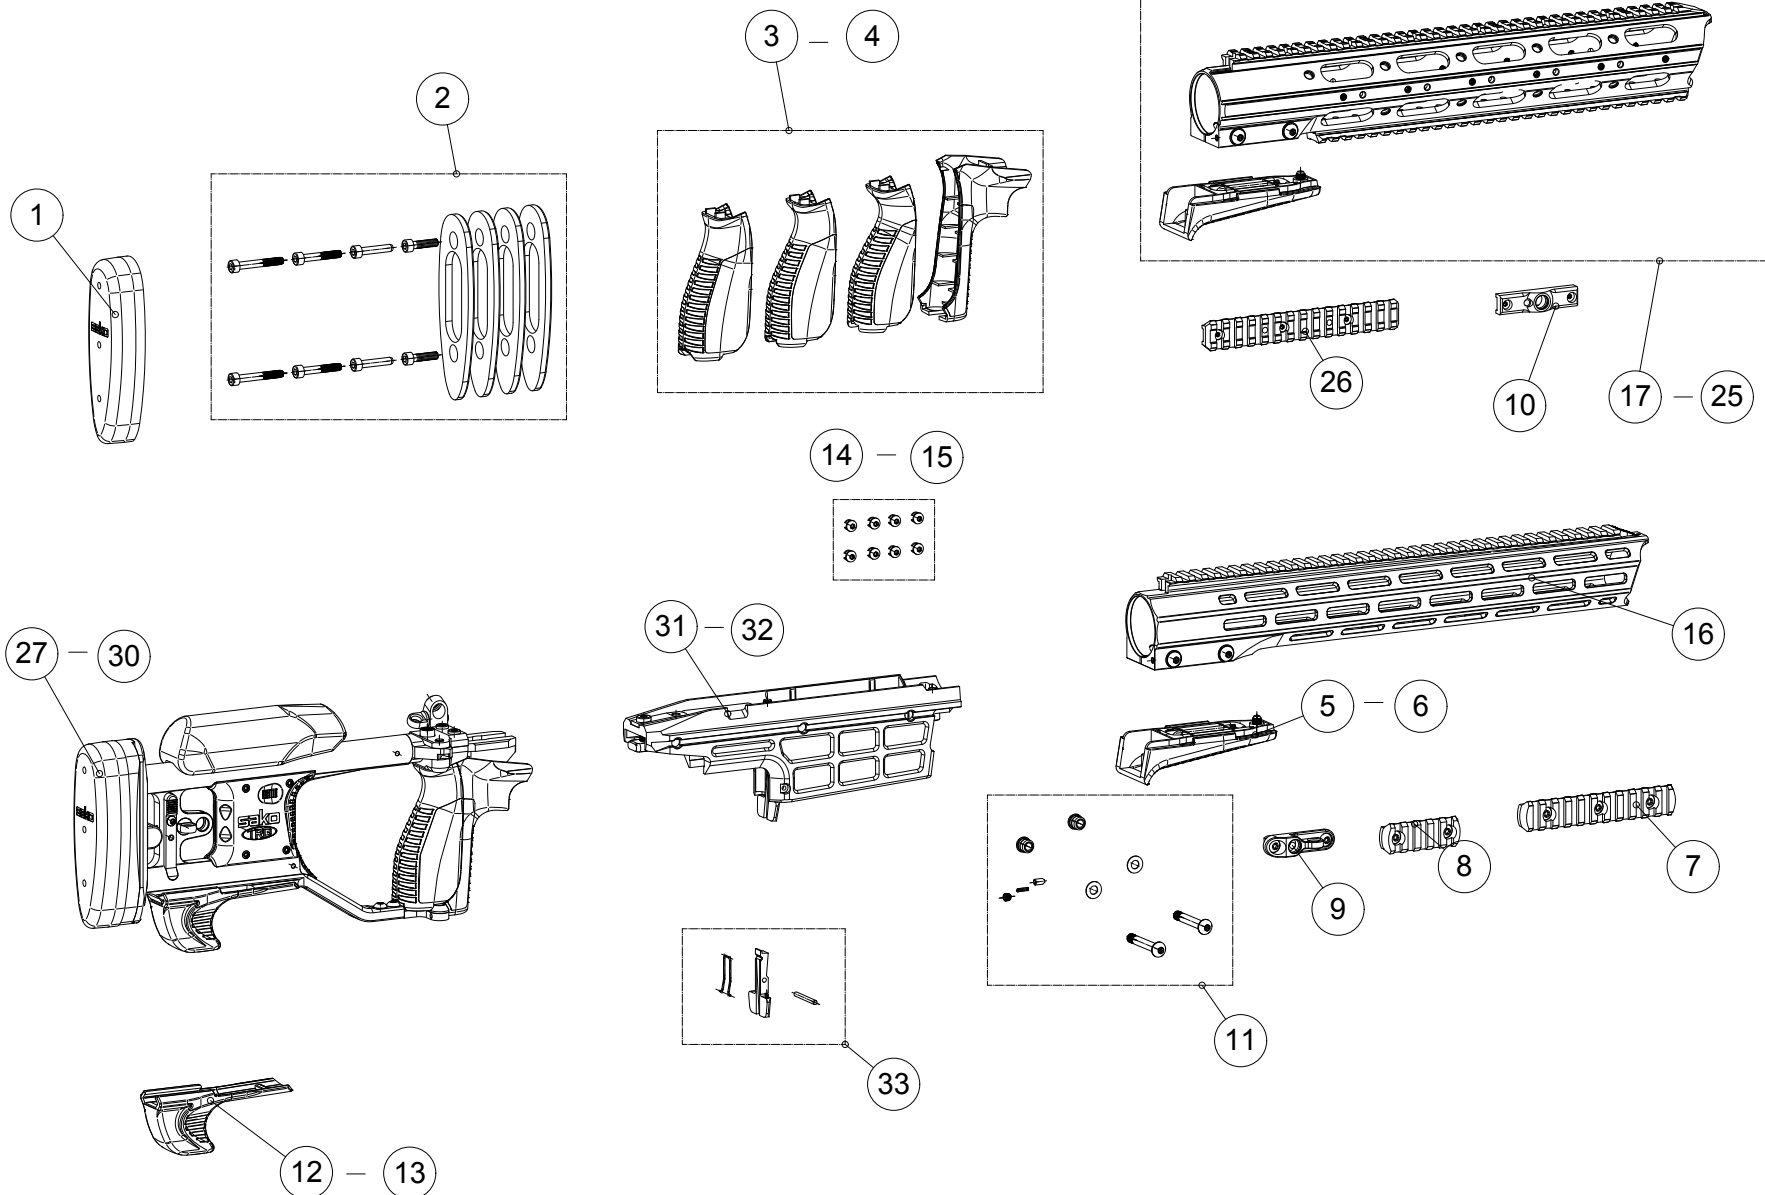

Stock

ACCESSORIES AND SPARE PARTS CATALOGUE

Index	Code	Item	Compatibility/Description	Additional information	Page
1	S57462438	Recoil pad, M08	Sako TRG	Sako 85 BLWO/CRWO, Quad Range	
2	S5740908	Recoil pad spacer set	TRG M10, 22/42 A1	Tikka T3x TAC A1	
3	S57762886CB	Pistol Grip Set	Sako TRG M10, 22/42 A1	Coyote Brown	
4	S57762886	Pistol Grip Set	Sako TRG M10, 22/42 A1	Black	
5	S57761880CB	Tool housing complete	Sako TRG M10, 22/42 A1	Coyote Brown	
6	S57761880	Tool housing complete	Sako TRG M10, 22/42 A1	Black	
7	S530203841	Accessory rail L	M-LOK	Stanag 4694, 11 slots	
8	S530204090	Accessory rail S	M-LOK	Stanag 4694, 5 slots	
9	S540201130	Sling swivel socket	M-LOK	MIL-sling lug/QD sling socket	
10	S57761974	Swivel socket assy MC	Sako TRG M10	Black	
11	S57769497	Hand guard fastening set	Sako TRG M10, 22/42 A1	Black	
12	S550203659	Hand support	Sako TRG M10, 22/42 A1	Coyote brown	
13	S550203658	Hand support	Sako TRG M10, 22/42 A1	Black	
14	S57762888CB	Wire Holder Set	Sako TRG M10, 22/42 A1	Coyote Brown	
15	S57762888	Wire Holder Set	Sako TRG M10, 22/42 A1	Black	
16	S550203656	Hand guard assembly	Sako TRG M10, 22/42 A1	L, M-LOK, 30MOA, Coyote Brown	
17	S57762840	Hand guard assembly SRR	Sako TRG M10	30MOA, Black	
18	S57762840CB	Hand guard assembly SRR	Sako TRG M10	30MOA, Coyote Brown	
19	S57762843	Hand guard assembly SRR	Sako TRG M10	20MOA, Black	
20	S57762843CB	Hand guard assembly SRR	Sako TRG M10	20MOA, Coyote Brown	
21	S57762844	Hand guard assembly LRR	Sako TRG M10	30MOA, Black	
22	S57762844CB	Hand guard assembly LRR	Sako TRG M10	30MOA, Coyote Brown	
23	S57762845	Hand guard assembly LRR	Sako TRG M10	20MOA, Black	
24	S57762845CB	Hand guard assembly LRR	Sako TRG M10	20MOA, Coyote Brown	
25	S57762864CB	Hand guard assembly XLRR	Sako TRG M10	30MOA, Coyote Brown	
26	S57762854	Side picatinny rail XL	Sako TRG M10	Black	
27	S57761945CB	Folding stock	Sako TRG M10, 22/42 A1	Coyote Brown, Right-handed	
28	S57761945	Folding stock	Sako TRG M10	Black, Right-handed	
29	S57761947	Folding stock	Sako TRG M10	Black, Left-handed	
30	S57761947CB	Folding stock	Sako TRG M10	Coyote Brown, Left-handed	
31	S57761898CB	Body assembly	Sako TRG M10	Coyote Brown	
32	S57761898	Body assembly	Sako TRG M10	Black