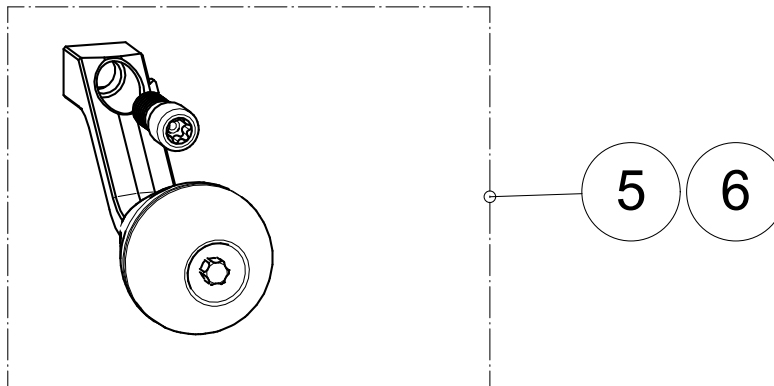

Barreled receiver

ACCESSORIES AND SPARE PARTS CATALOGUE

Index	Code	Item	Compatibility/Description	Additional information	Page
1	S5740405	Muzzle thread protector	Sako/Tikka	M18x1	
2	S57762868	Receiver Parts Set	Sako TRG M10		
3	S57763201	Receiver fastening set	Sako TRG M10		

Bolt

ACCESSORIES AND SPARE PARTS CATALOGUE