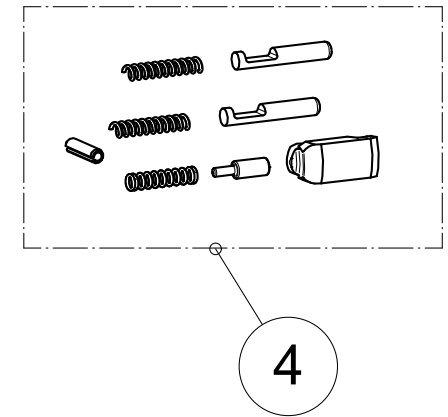

Barreled receiver

ACCESSORIES AND SPARE PARTS CATALOGUE

Index	Code	Item	Compatibility/Description	Additional information	Page
1	S5740405	Muzzle thread protector	Sako/Tikka	M18x1	
2	S57762868	Receiver Parts Set	Sako TRG M10		
3	S57763201	Receiver fastening set	Sako TRG M10		

Bolt

ACCESSORIES AND SPARE PARTS CATALOGUE