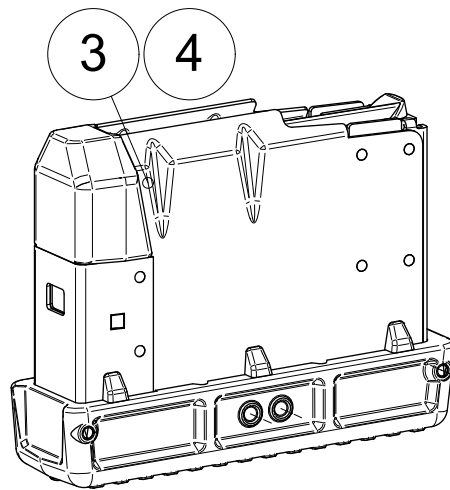

Magazines

ACCESSORIES AND SPARE PARTS CATALOGUE

Index	Code	Item	Compatibility/Description	Additional information	Page
1	S57761814	Magazine 8rd, Black	TRG M10	338 Lapua Magnum, 300 Norma Magnum	
2	S57761814CB	Magazine 8rd, Coyote Brown	TRG M10	338 Lapua Magnum, 300 Norma Magnum	
3	S57761939	Magazine 7rd, Black	TRG M10	300 Win Mag	
4	S57761939CB	Magazine 7rd, Coyote Brown	TRG M10	300 Win Mag	
5	S57761923	Magazine 10rd, Black	TRG M10	308 Win, 6.5CRMR	
6	S57761923CB	Magazine 10rd, Coyote Brown	TRG M10	308 Win, 6.5CRMR