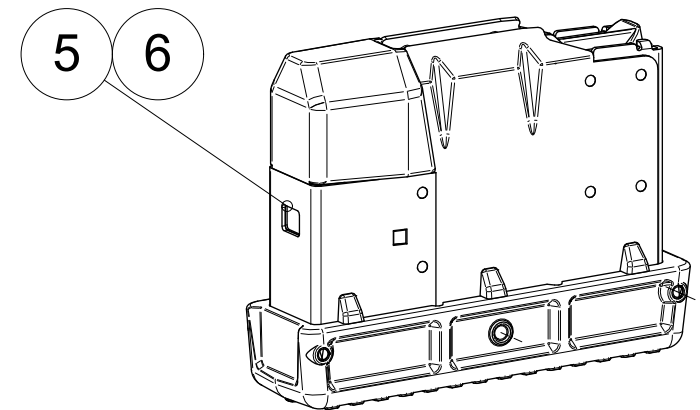

Magazines

ACCESSORIES AND SPARE PARTS CATALOGUE

Index	Code	Item	Compatibility/Description	Additional information	Page
1	S57761814	Magazine 8rd, Black	TRG M10	338 Lapua Magnum, 300 Norma Magnum	
2	S57761814CB	Magazine 8rd, Coyote Brown	TRG M10	338 Lapua Magnum, 300 Norma Magnum	
3	S57761939	Magazine 7rd, Black	TRG M10	300 Win Mag	
4	S57761939CB	Magazine 7rd, Coyote Brown	TRG M10	300 Win Mag	
5	S57761923	Magazine 10rd, Black	TRG M10	308 Win, 6.5CRMR	
6	S57761923CB	Magazine 10rd, Coyote Brown	TRG M10	308 Win, 6.5CRMR