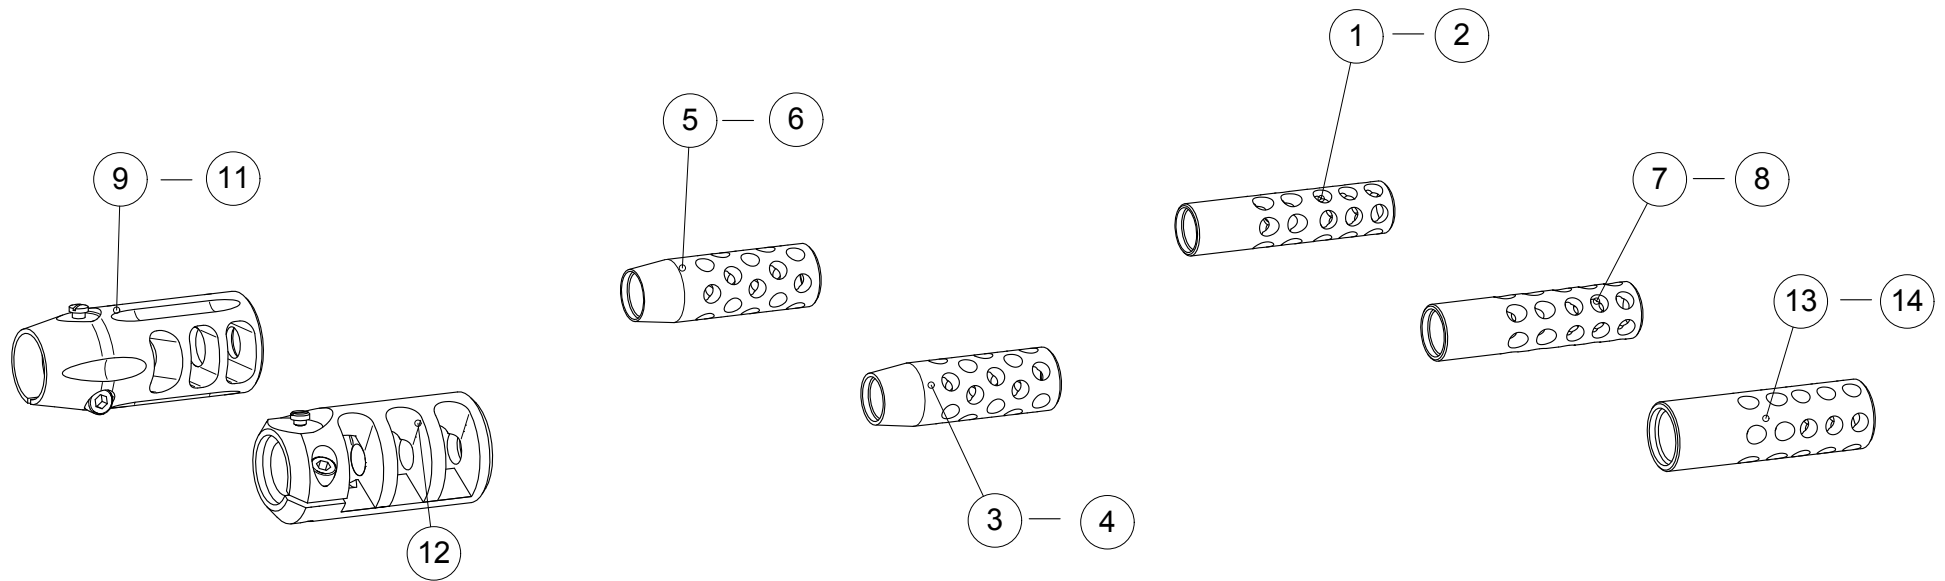

Other parts and accessories

ACCESSORIES AND SPARE PARTS CATALOGUE

**Other parts and accessories****ACCESSORIES AND SPARE PARTS CATALOGUE**

Index	Code	Item	Compatibility/Description	Additional information	Page
1	S59564005	Torx driver, T25	Sako		
2	S5740900	Cocking wrench	Sako TRG, 85/L-XL		
3	S57762061	Monopod / Rear Support	Sako TRG M10, 22/42 A1	Black	