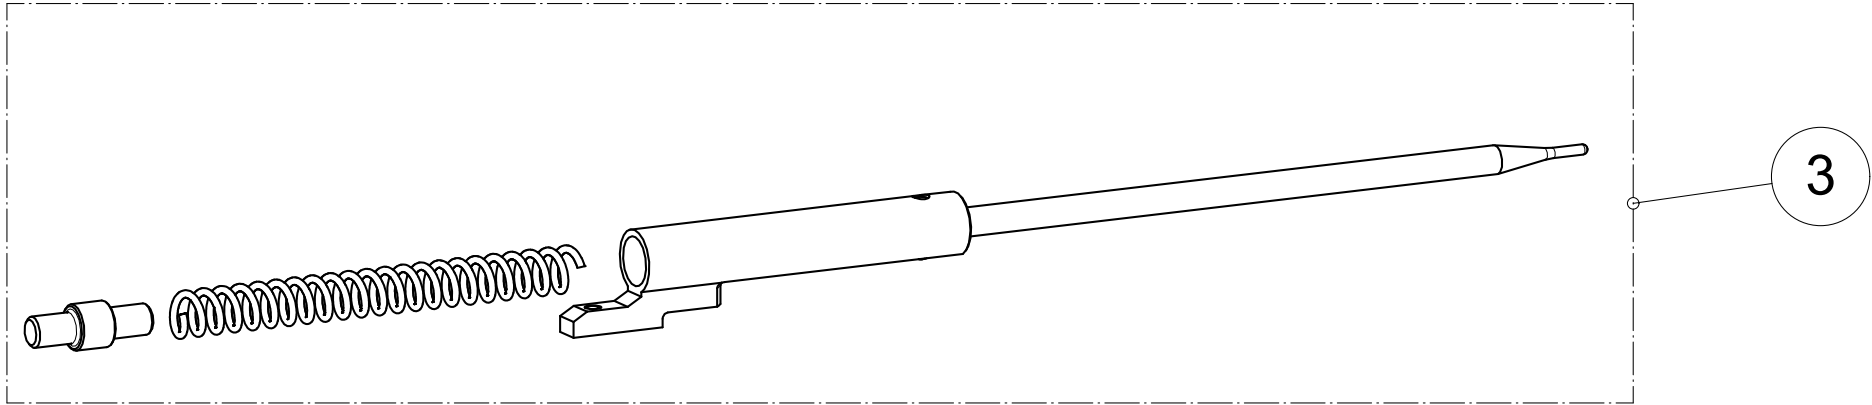

Barreled receiver

ACCESSORIES AND SPARE PARTS CATALOGUE

Index	Code	Item	Compatibility/Description	Additional information	Page
1	S5740405	Muzzle thread protector	Sako/Tikka	M18x1	
2	S57762868	Receiver Parts Set	Sako TRG M10		
3	S57763201	Receiver fastening set	Sako TRG M10		

Bolt

ACCESSORIES AND SPARE PARTS CATALOGUE