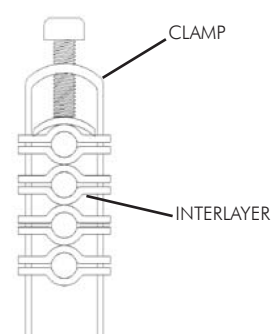

Example of standard clamp for 4 cables