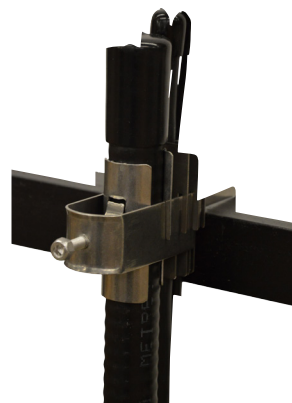

## for 40 mm Angle Tower Member

### PRODUCT FEATURES

- Made of stainless steel
- Fast and easy assembly
- Various cable dimensions
- Secured with wrench or hex key
- 10-year comprehensive warranty
- No need for adapters or drilling holes
- or use with 40 mm (1.57 in) angle members
- Minimises utilised space on towers, reducing wind load
- Protective interlayers safeguard against cable deformation
- Spring design assures correct and constant pressure on cable and prevents over-tightening