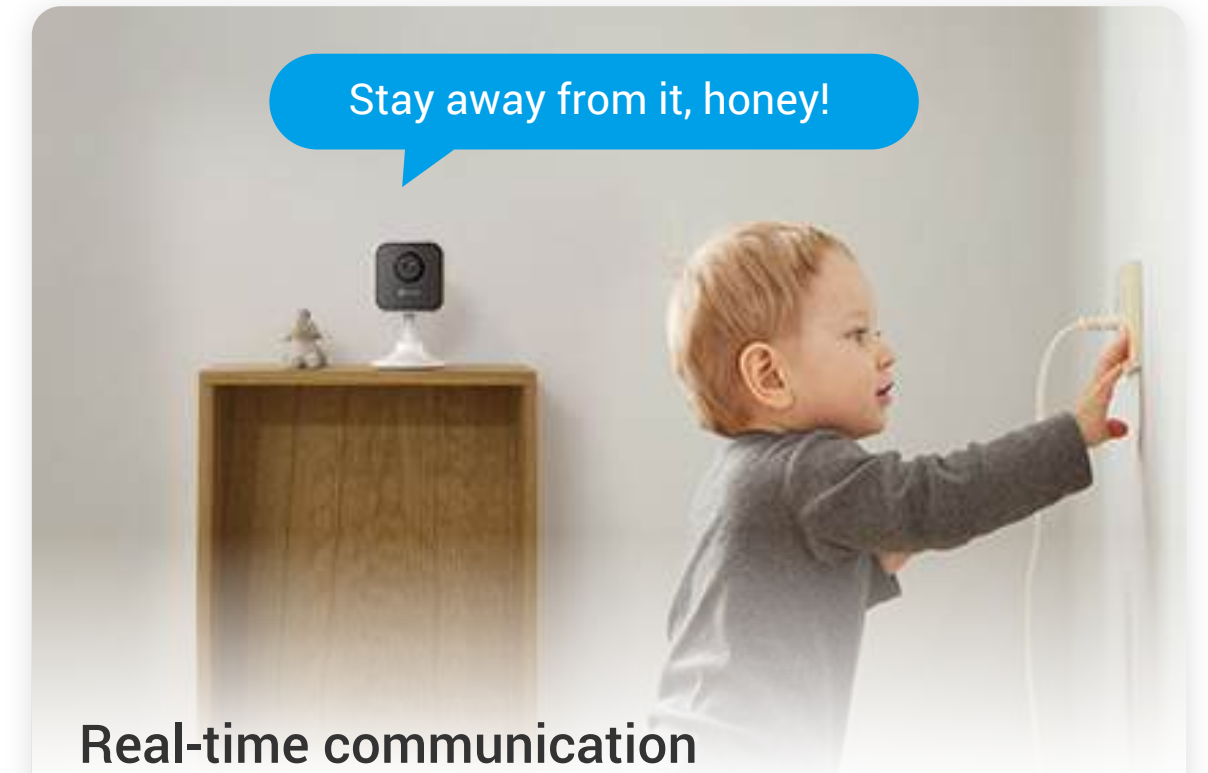

### Peace of mind at night

The camera protects your sweet dreams even in dim lights. It captures activities with sharp night vision of up to 10 meters (32 feet).

### Instant, insightful notifications

The camera captures motions and alerts you immediately. You can view alert details and replay captured videos all on your mobile phone.

### Super easy installation

Setting up the H1c is a breeze. Place it on any flat surface, or snap it onto any metallic wall with the included magnetic base.

### Real-time communication

The H1c's full-duplex audio allows you to talk to your loved ones from wherever you are, by simply using the EZVIZ App.

Alexa, show me the baby's room.