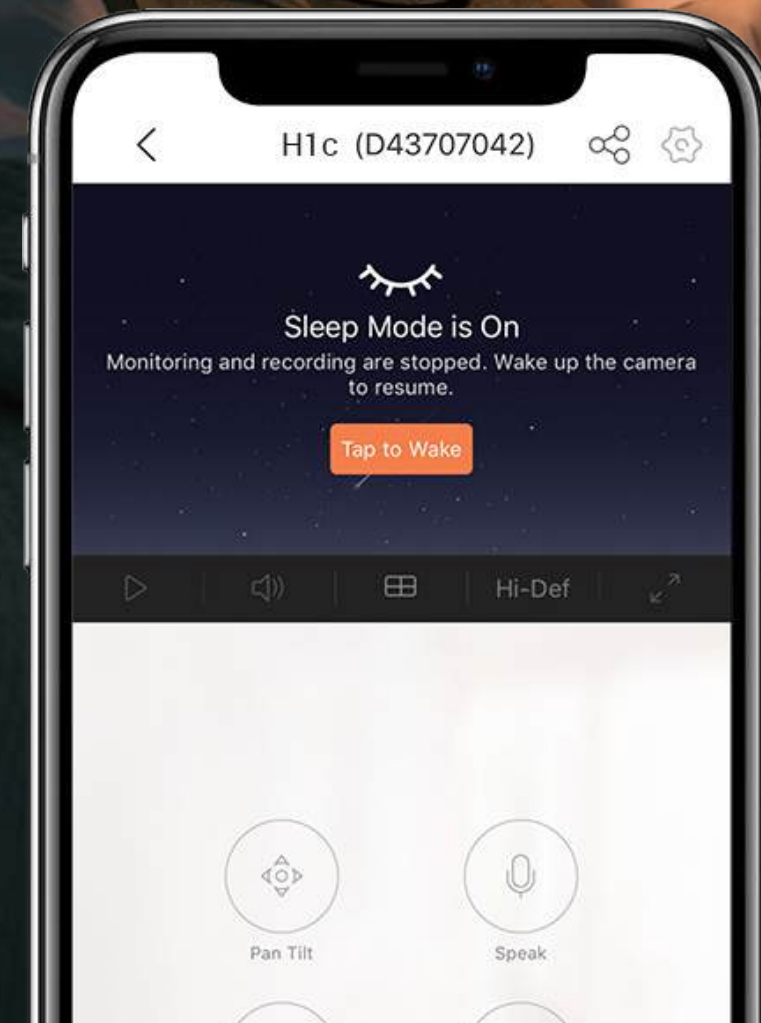

AES-128
Data Encryption

TLS
Data Transmission
Encryption