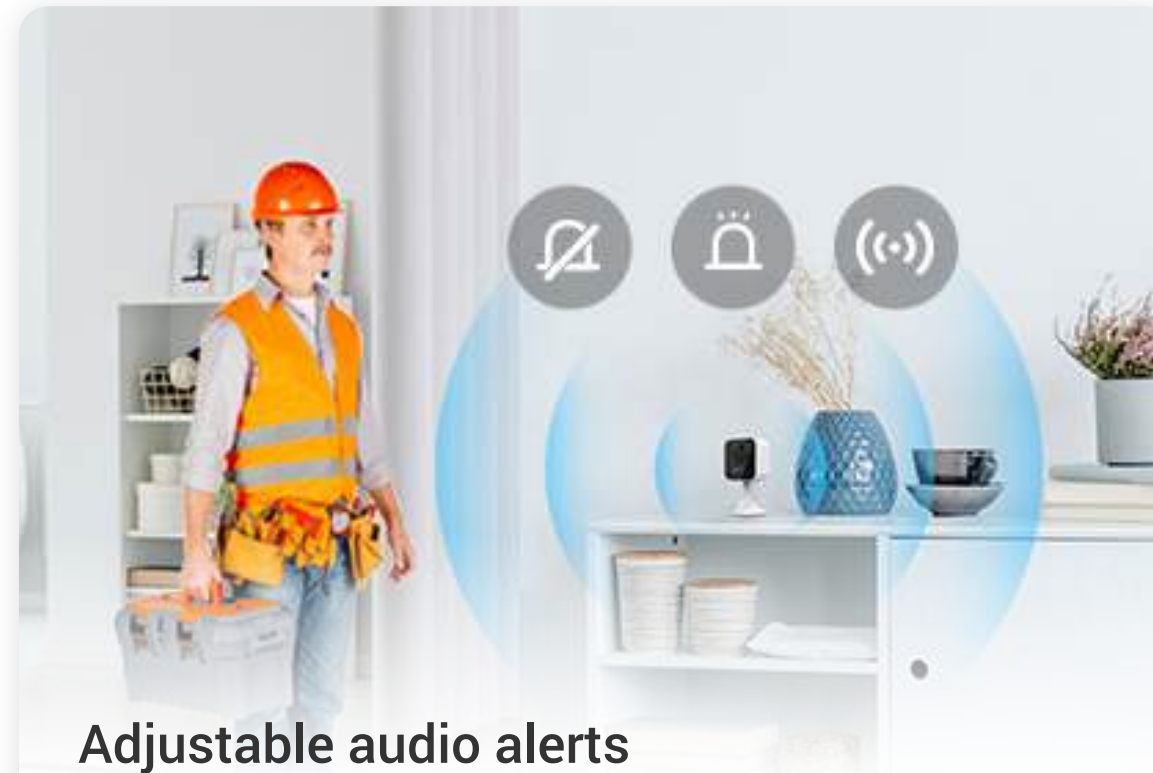

Adjustable audio alerts

You can now hear camera detections from afar. The H1c offers three audio alert modes – silent, short beep, and siren.