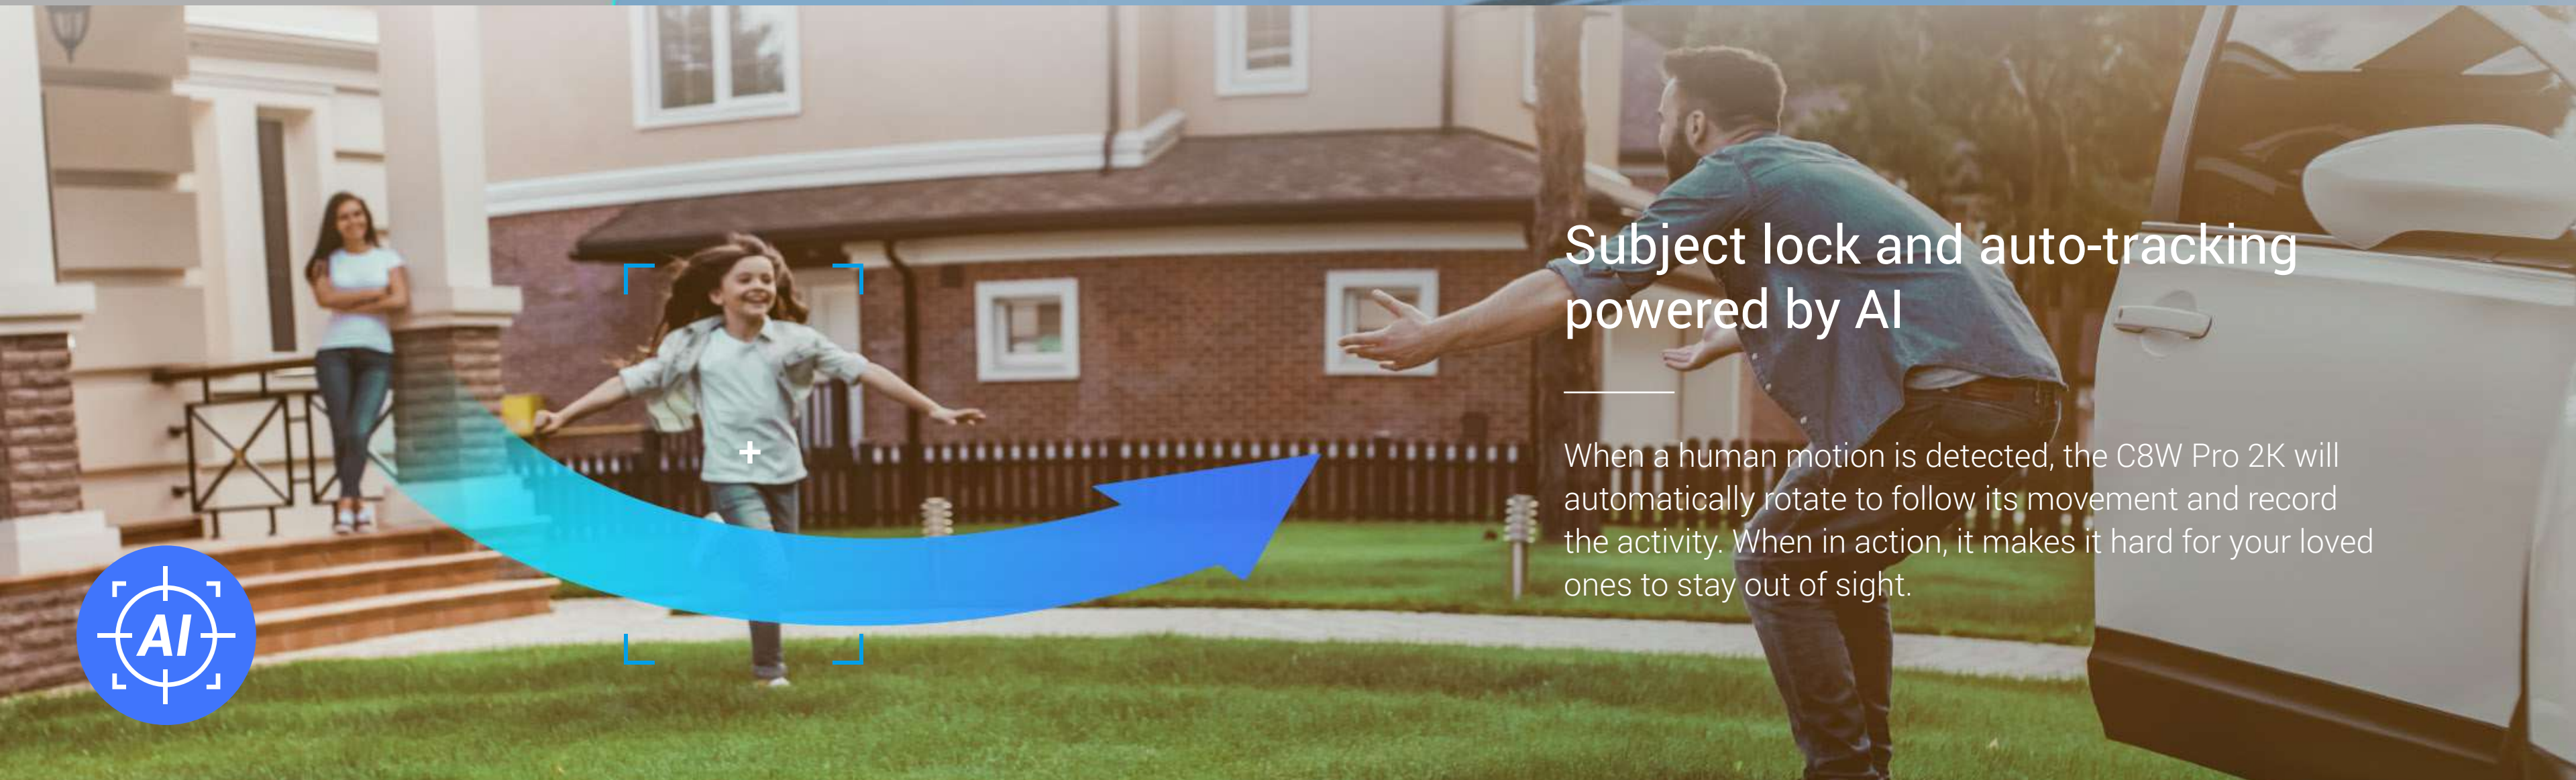

### 360-degree protection with built-in smarts

The C8W Pro 2K elevates the convenience provided by a smart security camera. Thanks to on-device AI, it is able to differentiate people and vehicles from other moving objects, and can automatically lock on and follow human movements to record important moments. Despite complex tracking capability, it provides easy control to auto-resume its pre-set viewing angle through one click. Use it to watch over your home entrance or backyard, for 24/7 all-round protection with 2K clarity.

# 360° vision in 2K, means no grey areas in protection

The camera's pan-and-tilt design and 2K resolution works in tandem to give you the complete picture with stunning details. Just one single C8W Pro will do the job of keeping an eye on your running dog in the garden or a delivery person heading to your front door.

# On-device AI for smarter detection

The camera's on-board AI algorithm helps it identify moving people and vehicles in particular. It reduces alerts caused by falling leaves or flying insects, and informs you when someone parks in your property area without permission.

## Subject lock and auto-tracking powered by AI

When a human motion is detected, the C8W Pro 2K will automatically rotate to follow its movement and record the activity. When in action, it makes it hard for your loved ones to stay out of sight.