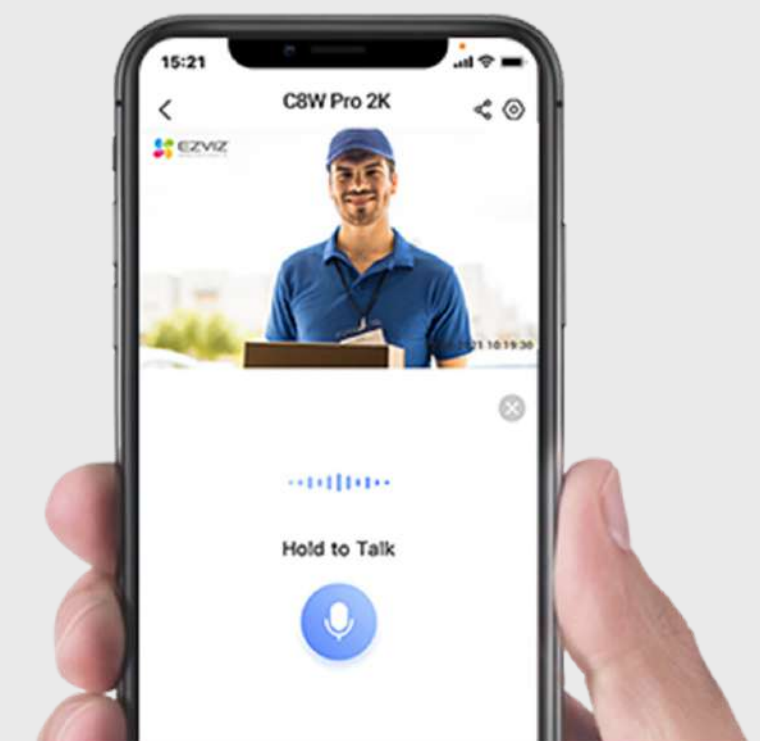

## Subject lock and auto-tracking powered by AI

When a human motion is detected, the C8W Pro 2K will automatically rotate to follow its movement and record the activity. When in action, it makes it hard for your loved ones to stay out of sight.

## Pin down the spots that matter to you most

No matter how complicated the tracking is, the camera always knows it's way back to your preferred viewing angle. You can pinpoint up to 12 angles via the EZVIZ App. Just click on your pre-set dots and the camera will automatically resume its place.

## See, hear and talk, from anywhere

With the C8W Pro 2K , you can hear and talk to your family, welcome visitors, or turn away uninvited guests by simply using your smartphone.