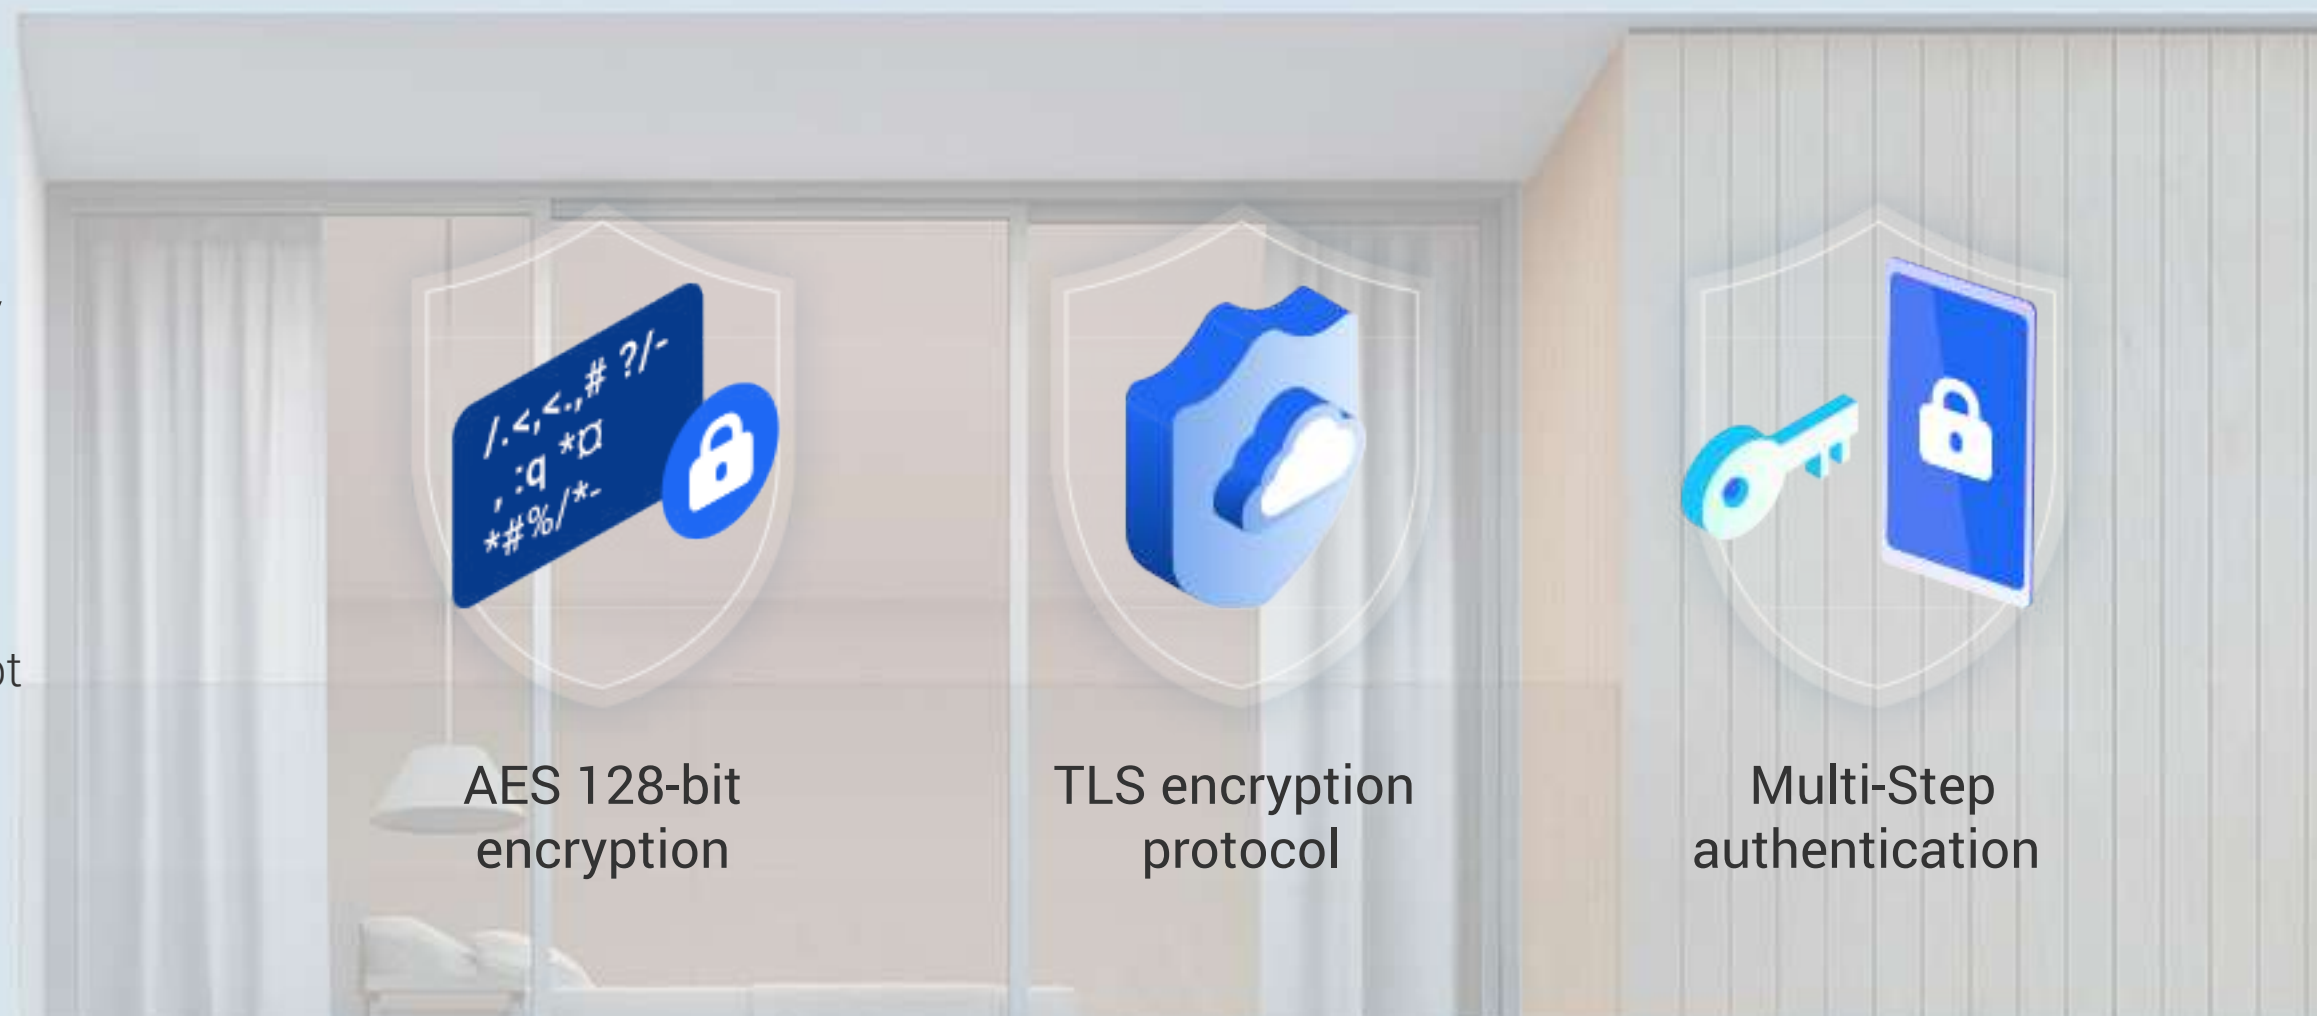

## Actively guards your home

---

The camera features the active defense function to provide an extra layer of protection. Upon detection of intruders, the camera will set off a loud siren and flash two spotlights<sup>2</sup> for on-site deterrence.

## Elegant and durable design

---

Say goodbye to the bulkiness. With its pleasant appearance, the C8W Pro 2K can fit in any household perfectly. It's also weatherproof to deliver long-standing performance, even in tough weather conditions.

## It saves money on storage and bandwidth

The camera features the advanced H.265 video compression technology, achieving better video quality with only half the bandwidth and half the storage space required by the previous H.264 video compression standard<sup>3</sup>.

## We protect your data and privacy

Protecting your data and privacy is our highest priority. Data transmission between the camera and the EZVIZ Cloud is encrypted from end to end. Only you have the keys to decrypt your data.