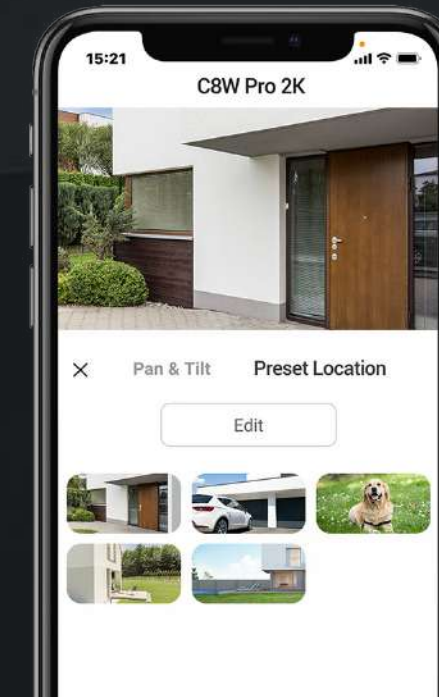

# On-device AI for smarter detection

The camera's on-board AI algorithm helps it identify moving people and vehicles in particular. It reduces alerts caused by falling leaves or flying insects, and informs you when someone parks in your property area without permission.

## Subject lock and auto-tracking powered by AI

When a human motion is detected, the C8W Pro 2K will automatically rotate to follow its movement and record the activity. When in action, it makes it hard for your loved ones to stay out of sight.

Front Door

Front Yard

Garage

## Pin down the spots that matter to you most

No matter how complicated the tracking is, the camera always knows it's way back to your preferred viewing angle. You can pinpoint up to 12 angles via the EZVIZ App. Just click on your pre-set dots and the camera will automatically resume its place.