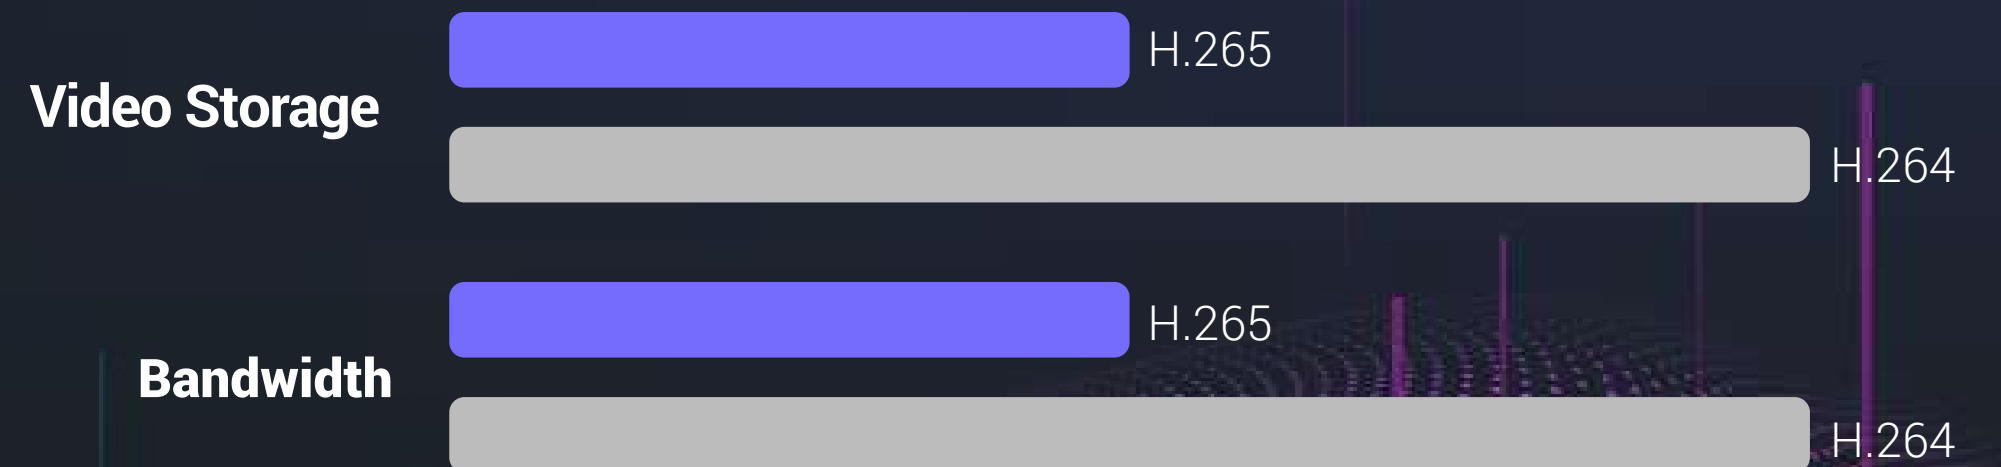

## It saves money on storage and bandwidth

The camera features the advanced H.265 video compression technology, achieving better video quality with only half the bandwidth and half the storage space required by the previous H.264 video compression standard<sup>3</sup>.