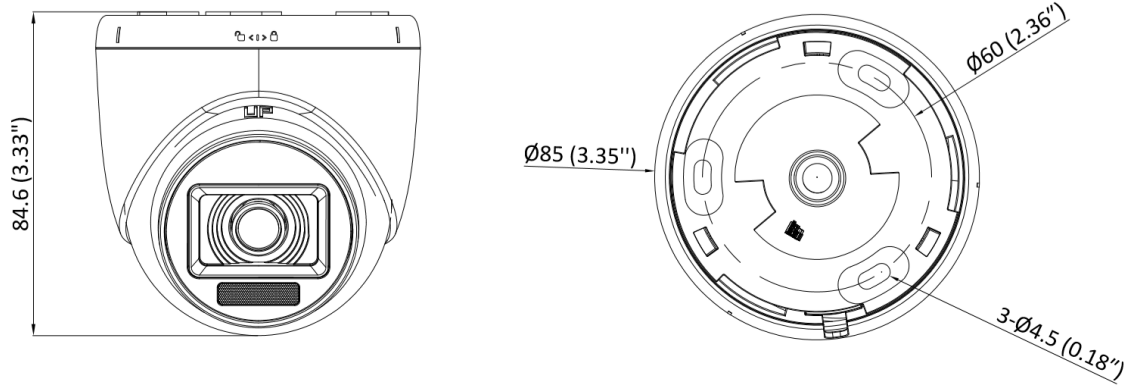

▪ Specification

Camera	
Image Sensor	3K CMOS
Max. Resolution	2960 (H) × 1665 (V)
Min. Illumination	0.02 Lux @ (F2.2, AGC ON), 0 Lux with IR
Shutter Time	PAL: 1/25 s to 1/50,000 s; NTSC: 1/30 s to 1/50,000 s
Day & Night	ICR
Angle Adjustment	Pan: 0 to 360°, Tilt: 0 to 75°, Rotate: 0 to 360°
Signal System	PAL/NTSC
Lens	
Lens Type	2.8 mm, 3.6 mm fixed focal lens
Focal Length & FOV	2.8 mm, horizontal FOV: 101°, vertical FOV: 64°, diagonal FOV: 125° 3.6 mm, horizontal FOV: 80°, vertical FOV: 51°, diagonal FOV: 98°
Lens Mount	M12
Illuminator	
Supplement Light Range	IR : Up to 20 m White Light : Up to 20 m
Supplement Light Type	Smart, IR, White Light
Image	
Image Parameters Switch	STD/HIGH-SAT/HIGHLIGHT
Image Settings	Brightness, Sharpness, Smart IR
Frame Rate	TVI: 3K @20 fps, 4 MP @25 fps/30 fps, 1080p @25 fps/30 fps AHD: 5 MP @20 fps, 4 MP @25 fps/30 fps CVI: 4 MP @25 fps/30 fps CVBS: PAL/NTSC
Day/Night Mode	Auto/Color
Wide Dynamic Range (WDR)	Digital WDR
Image Enhancement	DWDR/BLC/HLC/HLS/Global
White Balance	Auto/Manual
AGC	Yes
Interface	
Video Output	Switchable TVI/AHD/CVI/CVBS
General	
Material	Plastic
Dimension	∅85 mm × 84.6 mm (3.35" × 3.33")
Weight	Max. 150 g (0.33 lb.)
Operating Condition	-40 °C to 60 °C (-40 °F to 140 °F). Humidity: 90% or less (non-condensation)
Communication	HIKVISION-C
Language	English
Power Supply	12 VDC ± 25%, Max. 4.0 W *You are recommended to use one power adapter to supply the power for one camera.

▪ **Available Model**

DS-2CE76K0T-EXLPPF(2.8mm)

DS-2CE76K0T-EXLPPF(3.6mm)

▪ **Dimension**

Unit: mm (inch)

▪ **Accessory**

▪ **Optional**

DS-1272ZJ-110-TRS Wall mount	DS-1275ZJ-SUS Vertical pole mount	DS-1276ZJ-SUS Corner mount	DS-1280ZJ-XS Junction box	DS-2280ZJ Wall mount
				