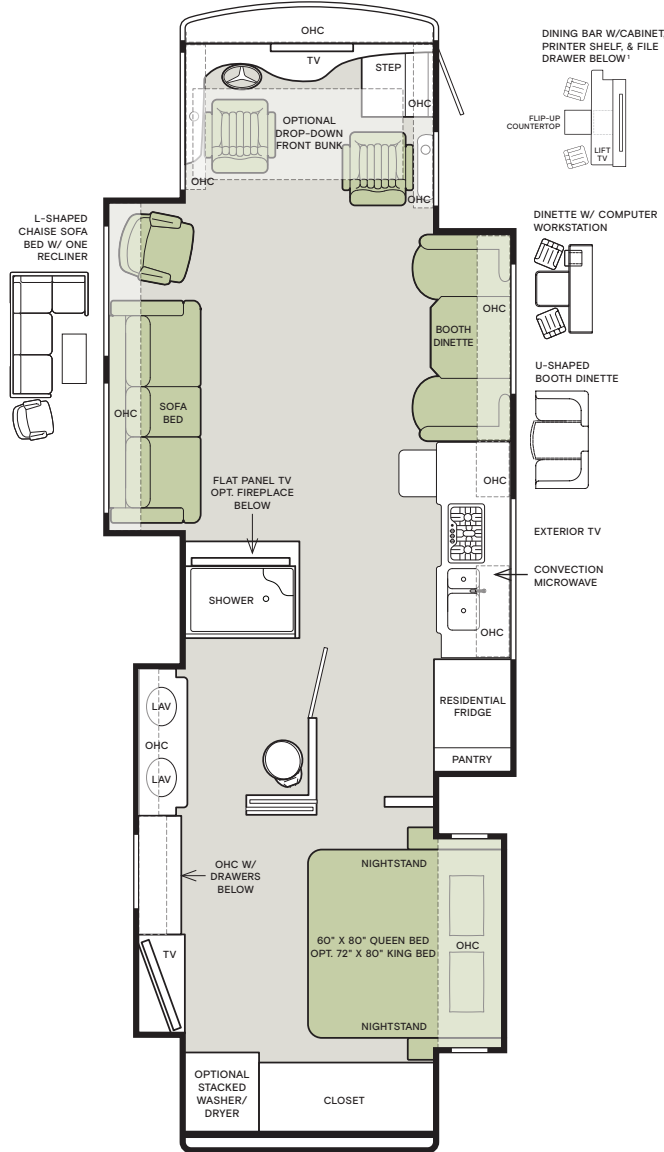

Clockwise from top: Driver side living area; Bedroom TV and optional stacked washer/dryer; Optional fireplace; Shower; Freightliner steering wheel. All interiors shown are 33 AA with Natural Alder cabinets, Dark Brew décor.

For a complete and up-to-date list of available options and specifications, visit tiffinmotorhomes.com.

33 AA

37 BA

¹ Deletes the Overhead Cabinet in the Dining Area and the Mid-section TV

37 PA

38 KA

¹ Deletes the Overhead Cabinet in the Dining Area and the Mid-section TV