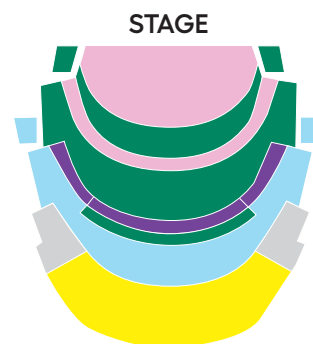

THE 2026-27 SUBSCRIPTION PACKAGE INCLUDES

SUBSCRIPTION PACKAGE PRICING

PRICE LEVEL	WED MAT	TUE, WED EVE, THU, SUN EVE	FRI EVE	SAT MAT, SUN MAT	SAT EVE
Platinum Circle*	\$657	\$730	\$791	\$816	\$791
1	\$657	\$730	\$791	\$816	\$791
2	\$538	\$568	\$615	\$681	\$628
3	\$440	\$464	\$512	\$565	\$521
4	\$383	\$403	\$457	\$504	\$466
5	\$295	\$308	\$340	\$372	\$346
6	\$247	\$216	\$246	\$266	\$250
7	\$189	\$169	\$190	\$204	\$193

SEATING CHART

ACADEMY OF MUSIC
240 S. Broad Street

- Parquet Center, Aisles & Boxes*
- Balcony Boxes
- Parquet, Balcony, Family Circle A & B
- Family Circle
- Amphitheatre Center
- Amphitheatre Side

*Access to Platinum Circle seating is reserved for subscribers who make an annual minimum charitable contribution of \$1,000. (Valid for up to 4 subscription seats.)

PRICE LEVEL	ACADEMY OF MUSIC
Platinum Circle	Parquet Center, Parquet Aisle, Parquet Box
Level 1	Parquet Center, Balcony Box, Balcony Loge
Level 2	Parquet, Parquet Circle, Balcony, Balcony Loge, Accessible 2 (Parquet Circle), Family Circle Center
Level 3	Family Circle Rear and Side, Amphitheatre Center, Accessible 3 (Family Circle)
Level 4	Amphitheatre Rear and Side, Accessible 4 (Family Circle)
Level 5	Limited View Parquet Circle, Limited View Balcony
Level 6	Limited View Family Circle Side and Center
Level 7	Limited View Amphitheatre Side and Center