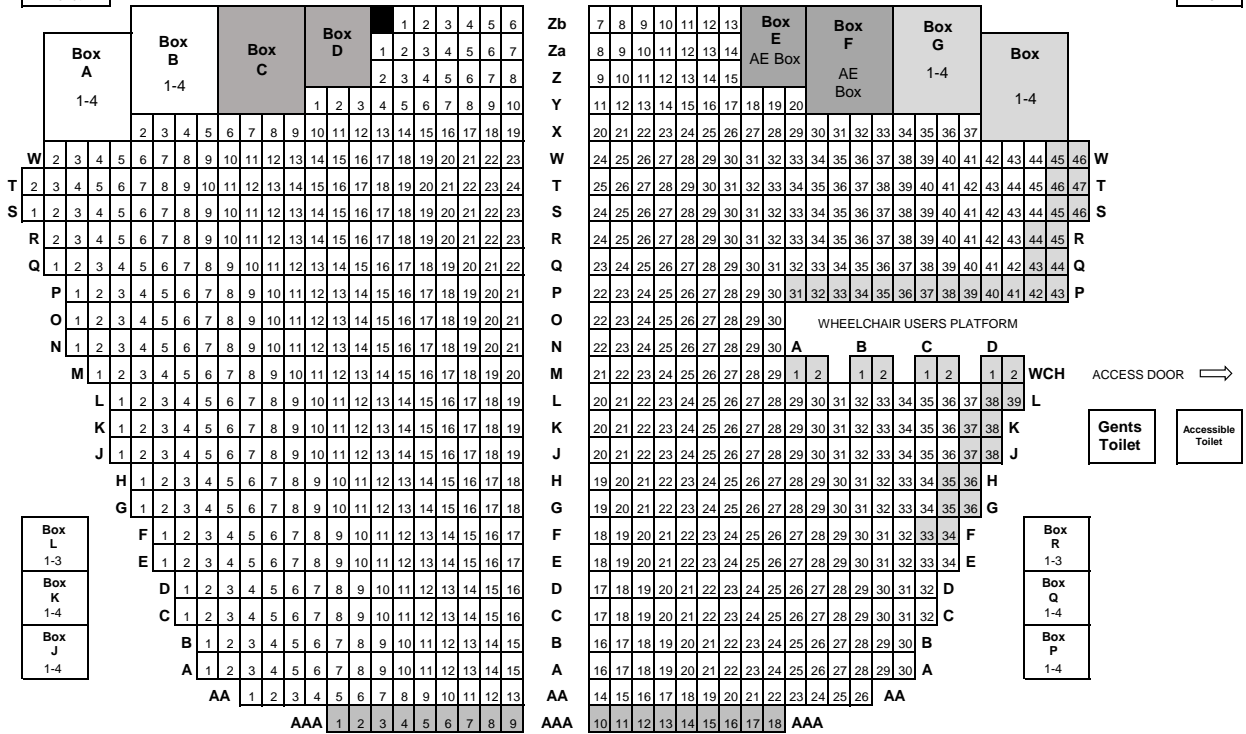

## Upper Circle

## Grand Circle

## STAGE

Please note: Some seating areas may have restricted viewing so check when booking.  
Row AAA is not used for all shows.  
Boxes are not to scale