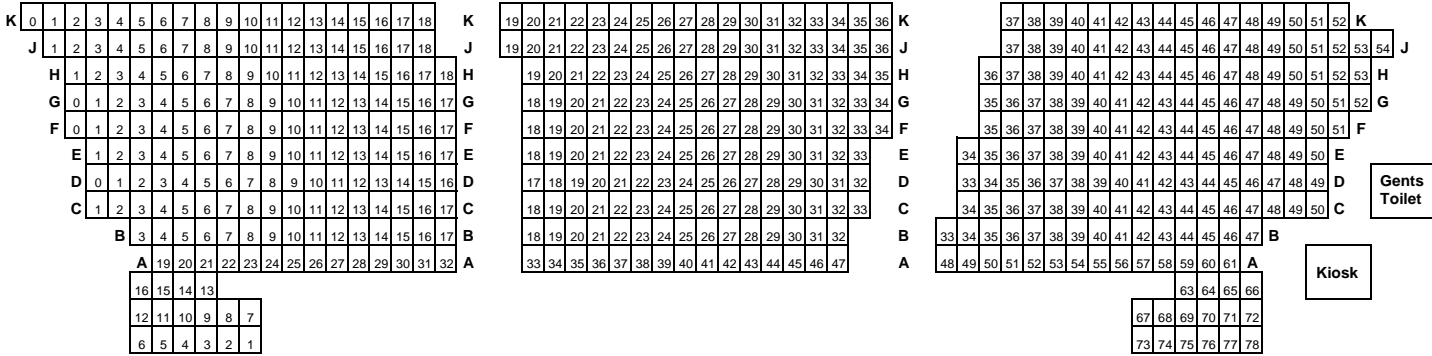

## Upper Circle

## Grand Circle

## STAGE

Please note: Some seating areas may have restricted viewing so check when booking.  
Row AAA is not used for all shows.  
Boxes are not to scale