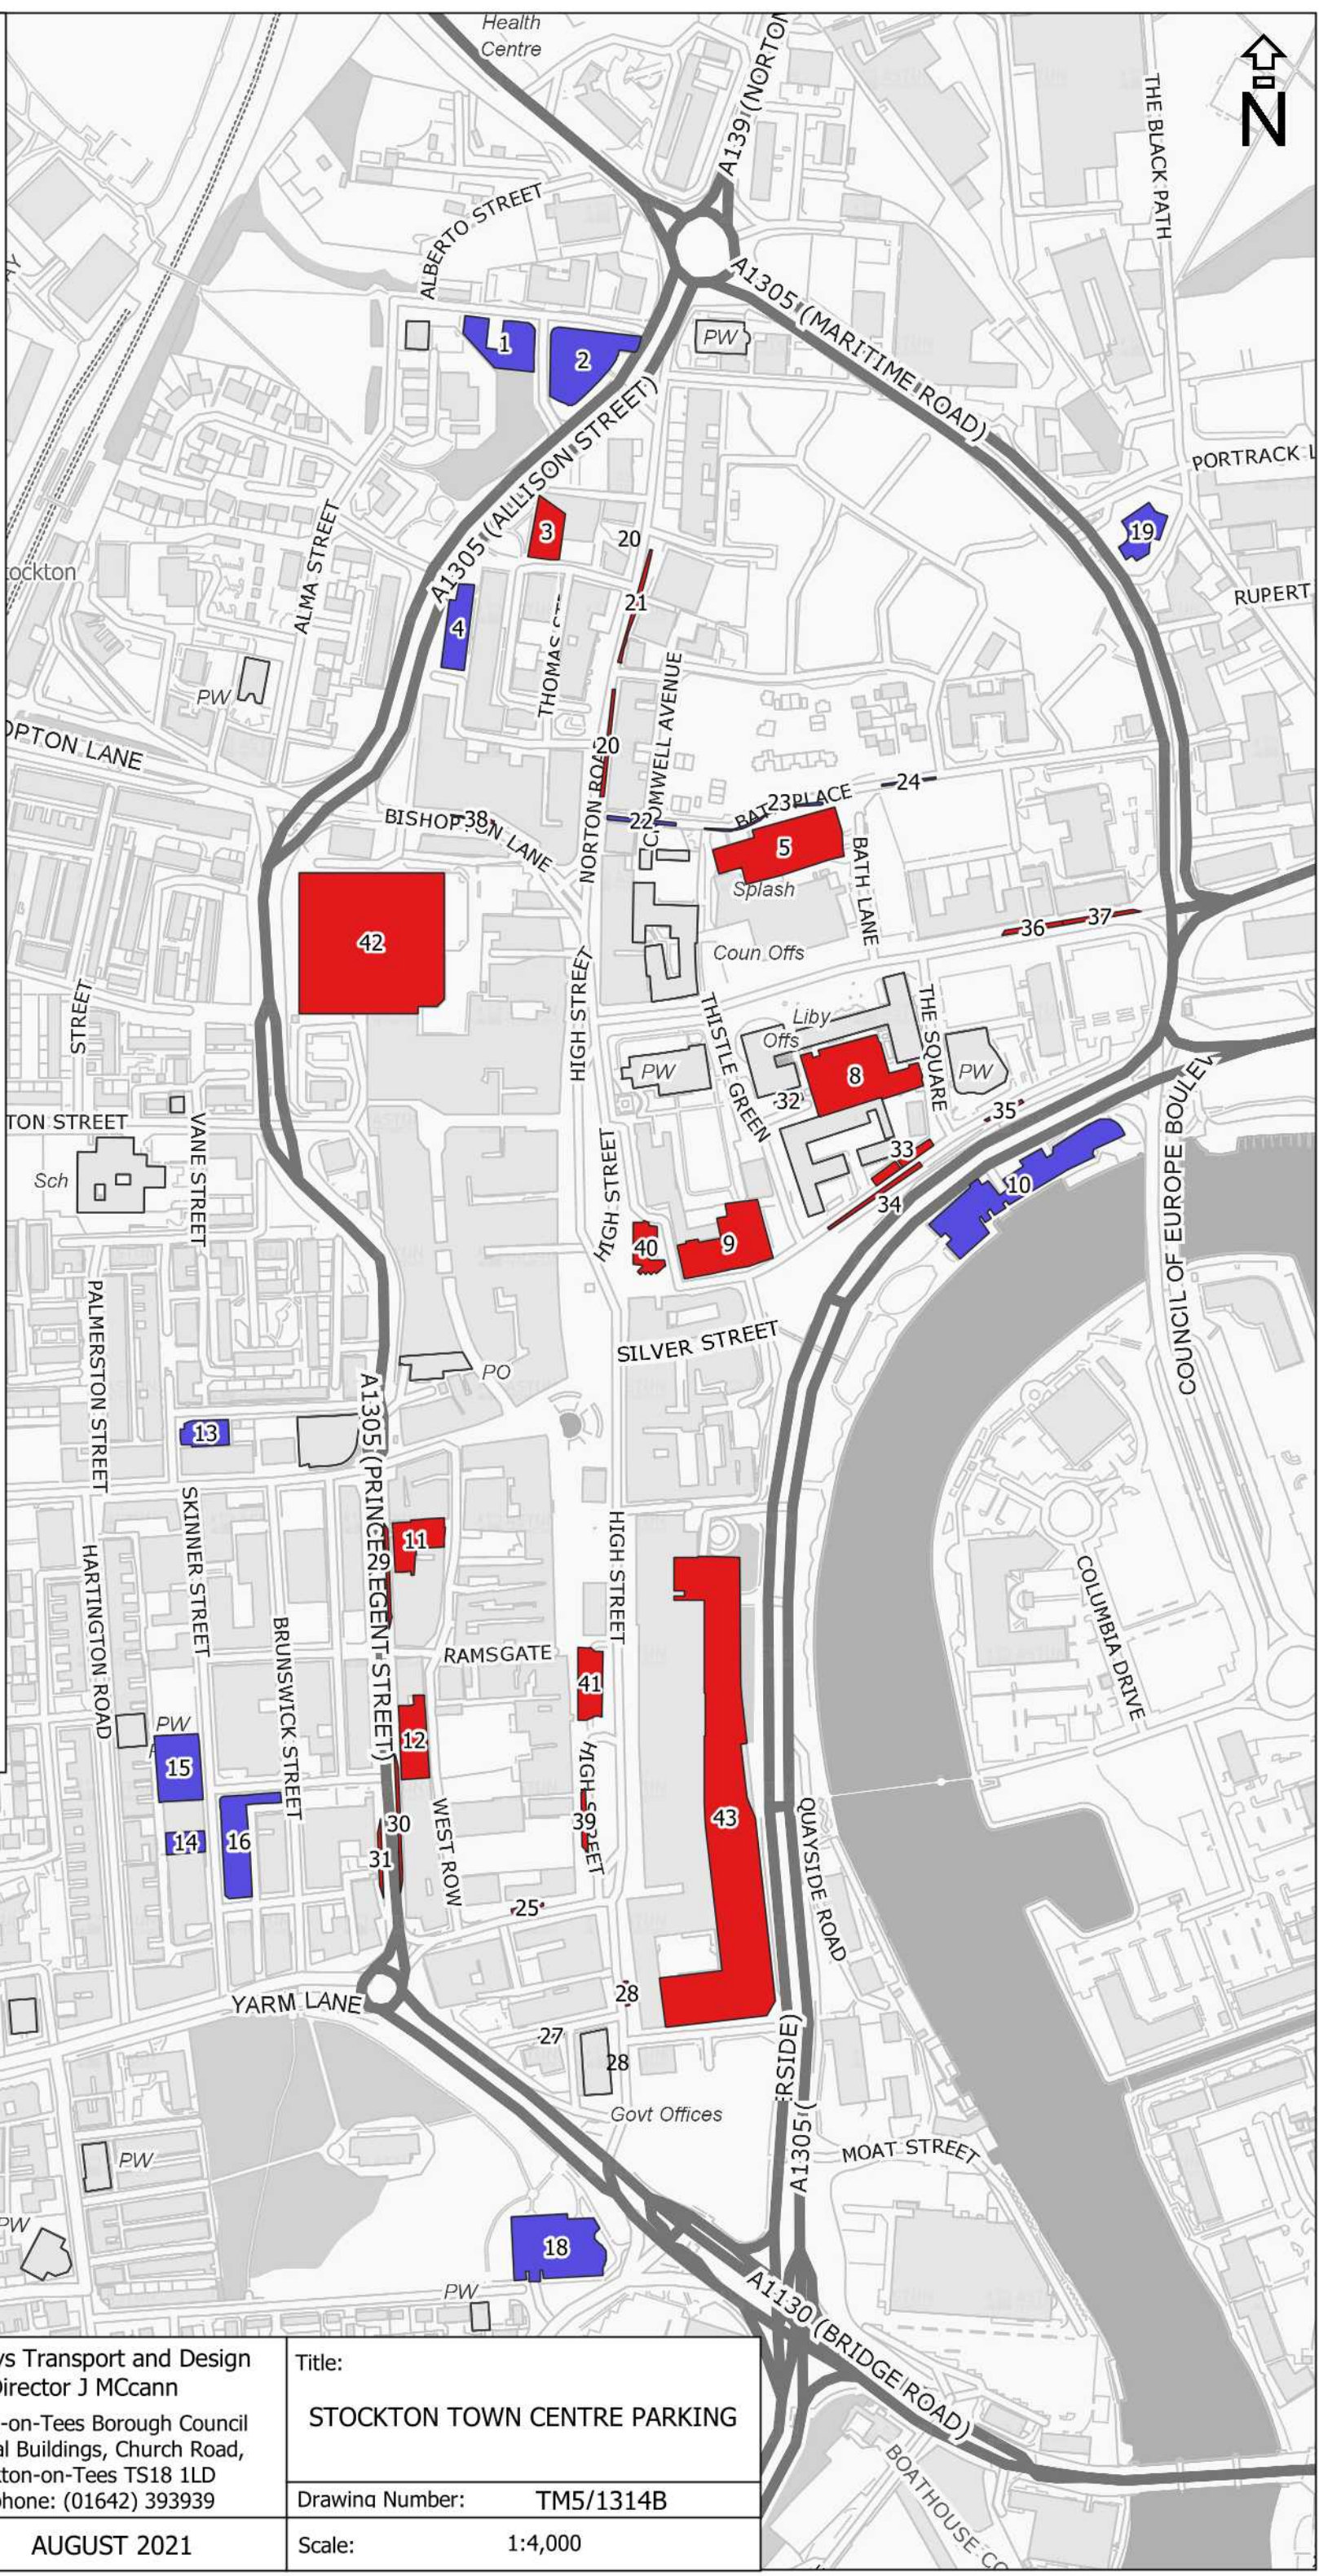

**KEY**

- Long Stay
- Short Stay

- Stockton Town Centre Parking**
- 01 Thompson Street East Car Park
  - 02 Thompson Street West Car Park
  - 03 Hume Street Car Park
  - 04 Laing Street Car Park
  - 05 Bath Lane North Car Park
  - 08 Municipal Buildings Car Park
  - 09 Bishop Street Car Park
  - 10 Riverside Car Park
  - 11 West Row Car Park
  - 12 Prince Regent Street Car Park
  - 13 Bright Street Car Park
  - 14 Skinner Street North Car Park
  - 14 Skinner Street South Car Park
  - 16 Lodge Street Car Park
  - 18 Parliament Street Car Park
  - 19 Maritime Road Car Park
  - 20 Norton Road Parking
  - 21 Norton Road Parking
  - 22 King Street Parking
  - 23 Bath Place Parking
  - 24 Bath Lane Parking
  - 25 Yarm Lane Parking
  - 27 Park Terrace Parking
  - 28 Bridge Road Parking
  - 29 Prince Regent Street Parking
  - 30 Prince Regent Street Parking
  - 31 Prince Regent Street Parking
  - 32 The Square Parking
  - 33 Bishop Street On-Street Parking
  - 34 Bishop Street On-Street Car Park
  - 35 Bishop Street On-Street Parking
  - 36 Church Road Parking
  - 37 Church Road Parking
  - 38 Maxwells Corner Parking
  - 39 High Street Parking (Post Office)
  - 40 High Street Car Park
  - 41 High Street Shambles Car Park
  - 42 Wellington Square Car Park
  - 43 Castlegate Car Park

Drawing Number: **TM5/1314B**