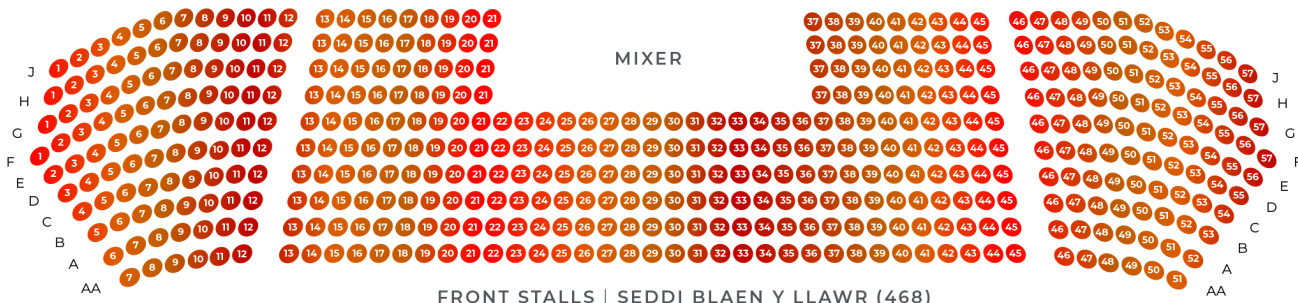

# SWANSEA ARENA

ABERTAWE

2171  
SEATED (INC. ACCESS)

## STAGE | LLWYFAN

● CORPORATE HOSPITALITY PACKAGES ONLY | PECYNNAU LLETYGARWCH CORFFORAETHOL YN UNIG

● WHEEL CHAIR SPACE | SAFLEOEDD CADAIR OLWYN

Please note, final seating plans are subject to change on a show by show basis – please see show listing on ATGTickets.com for final seating plan.  
Nodwch, gall cynlluniau seddi terfynol newid ar sail wrth sioe – gwirirwch manylion y sioe ar ATGTickets.com ar gyfer cynllun seddi terfynol.