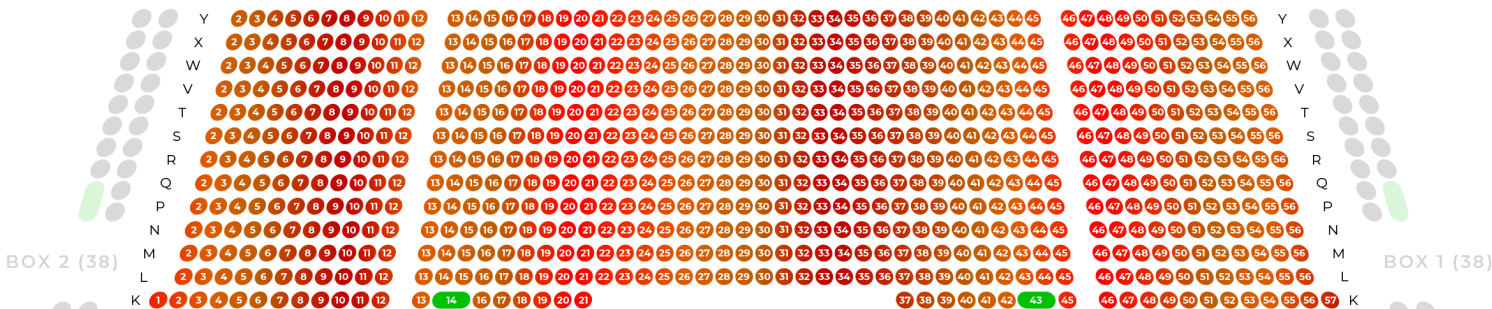

# SWANSEA ARENA

ABERTAWE

2171  
SEATED (INC. ACCESS)

## STAGE | LLWYFAN

● CORPORATE HOSPITALITY PACKAGES ONLY | PECYNNAU LLETYGARWCH CORFFORAETHOL YN UNIG

● WHEEL CHAIR SPACE | SAFLEOEDD CADAIR OLWYN

Please note, final seating plans are subject to change on a show by show basis – please see show listing on ATGTickets.com for final seating plan.  
Nodwch, gall cynlluniau seddi terfynol newid ar sail wrth sioe – gwirirwch manylion y sioe ar ATGTickets.com ar gyfer cynllun seddi terfynol.