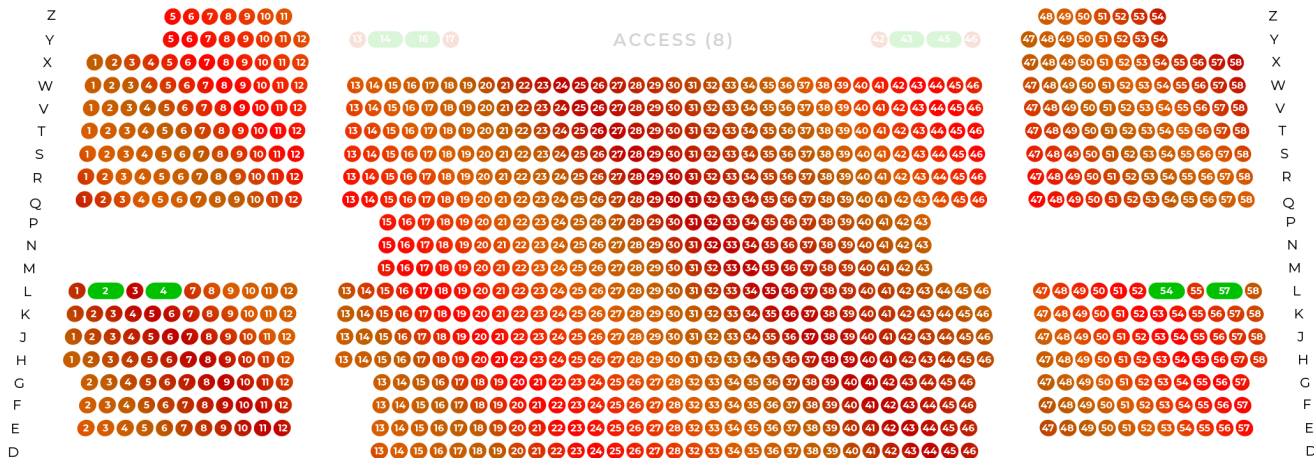

# SWANSEA ARENA

ABERTAWE

2171  
SEATED (INC. ACCESS)

## STAGE | LLWYFAN

● CORPORATE HOSPITALITY PACKAGES ONLY | PECYNNAU LLETYGARWCH CORFFORAETHOL YN UNIG

● WHEEL CHAIR SPACE | SAFLEOEDD CADAIR OLWYN

Please note, final seating plans are subject to change on a show by show basis – please see show listing on ATGTickets.com for final seating plan.  
Nodwch, gall cynlluniau seddi terfynol newid ar sail wrth sioe – gwirirwch manylion y sioe ar ATGTickets.com ar gyfer cynllun seddi terfynol.