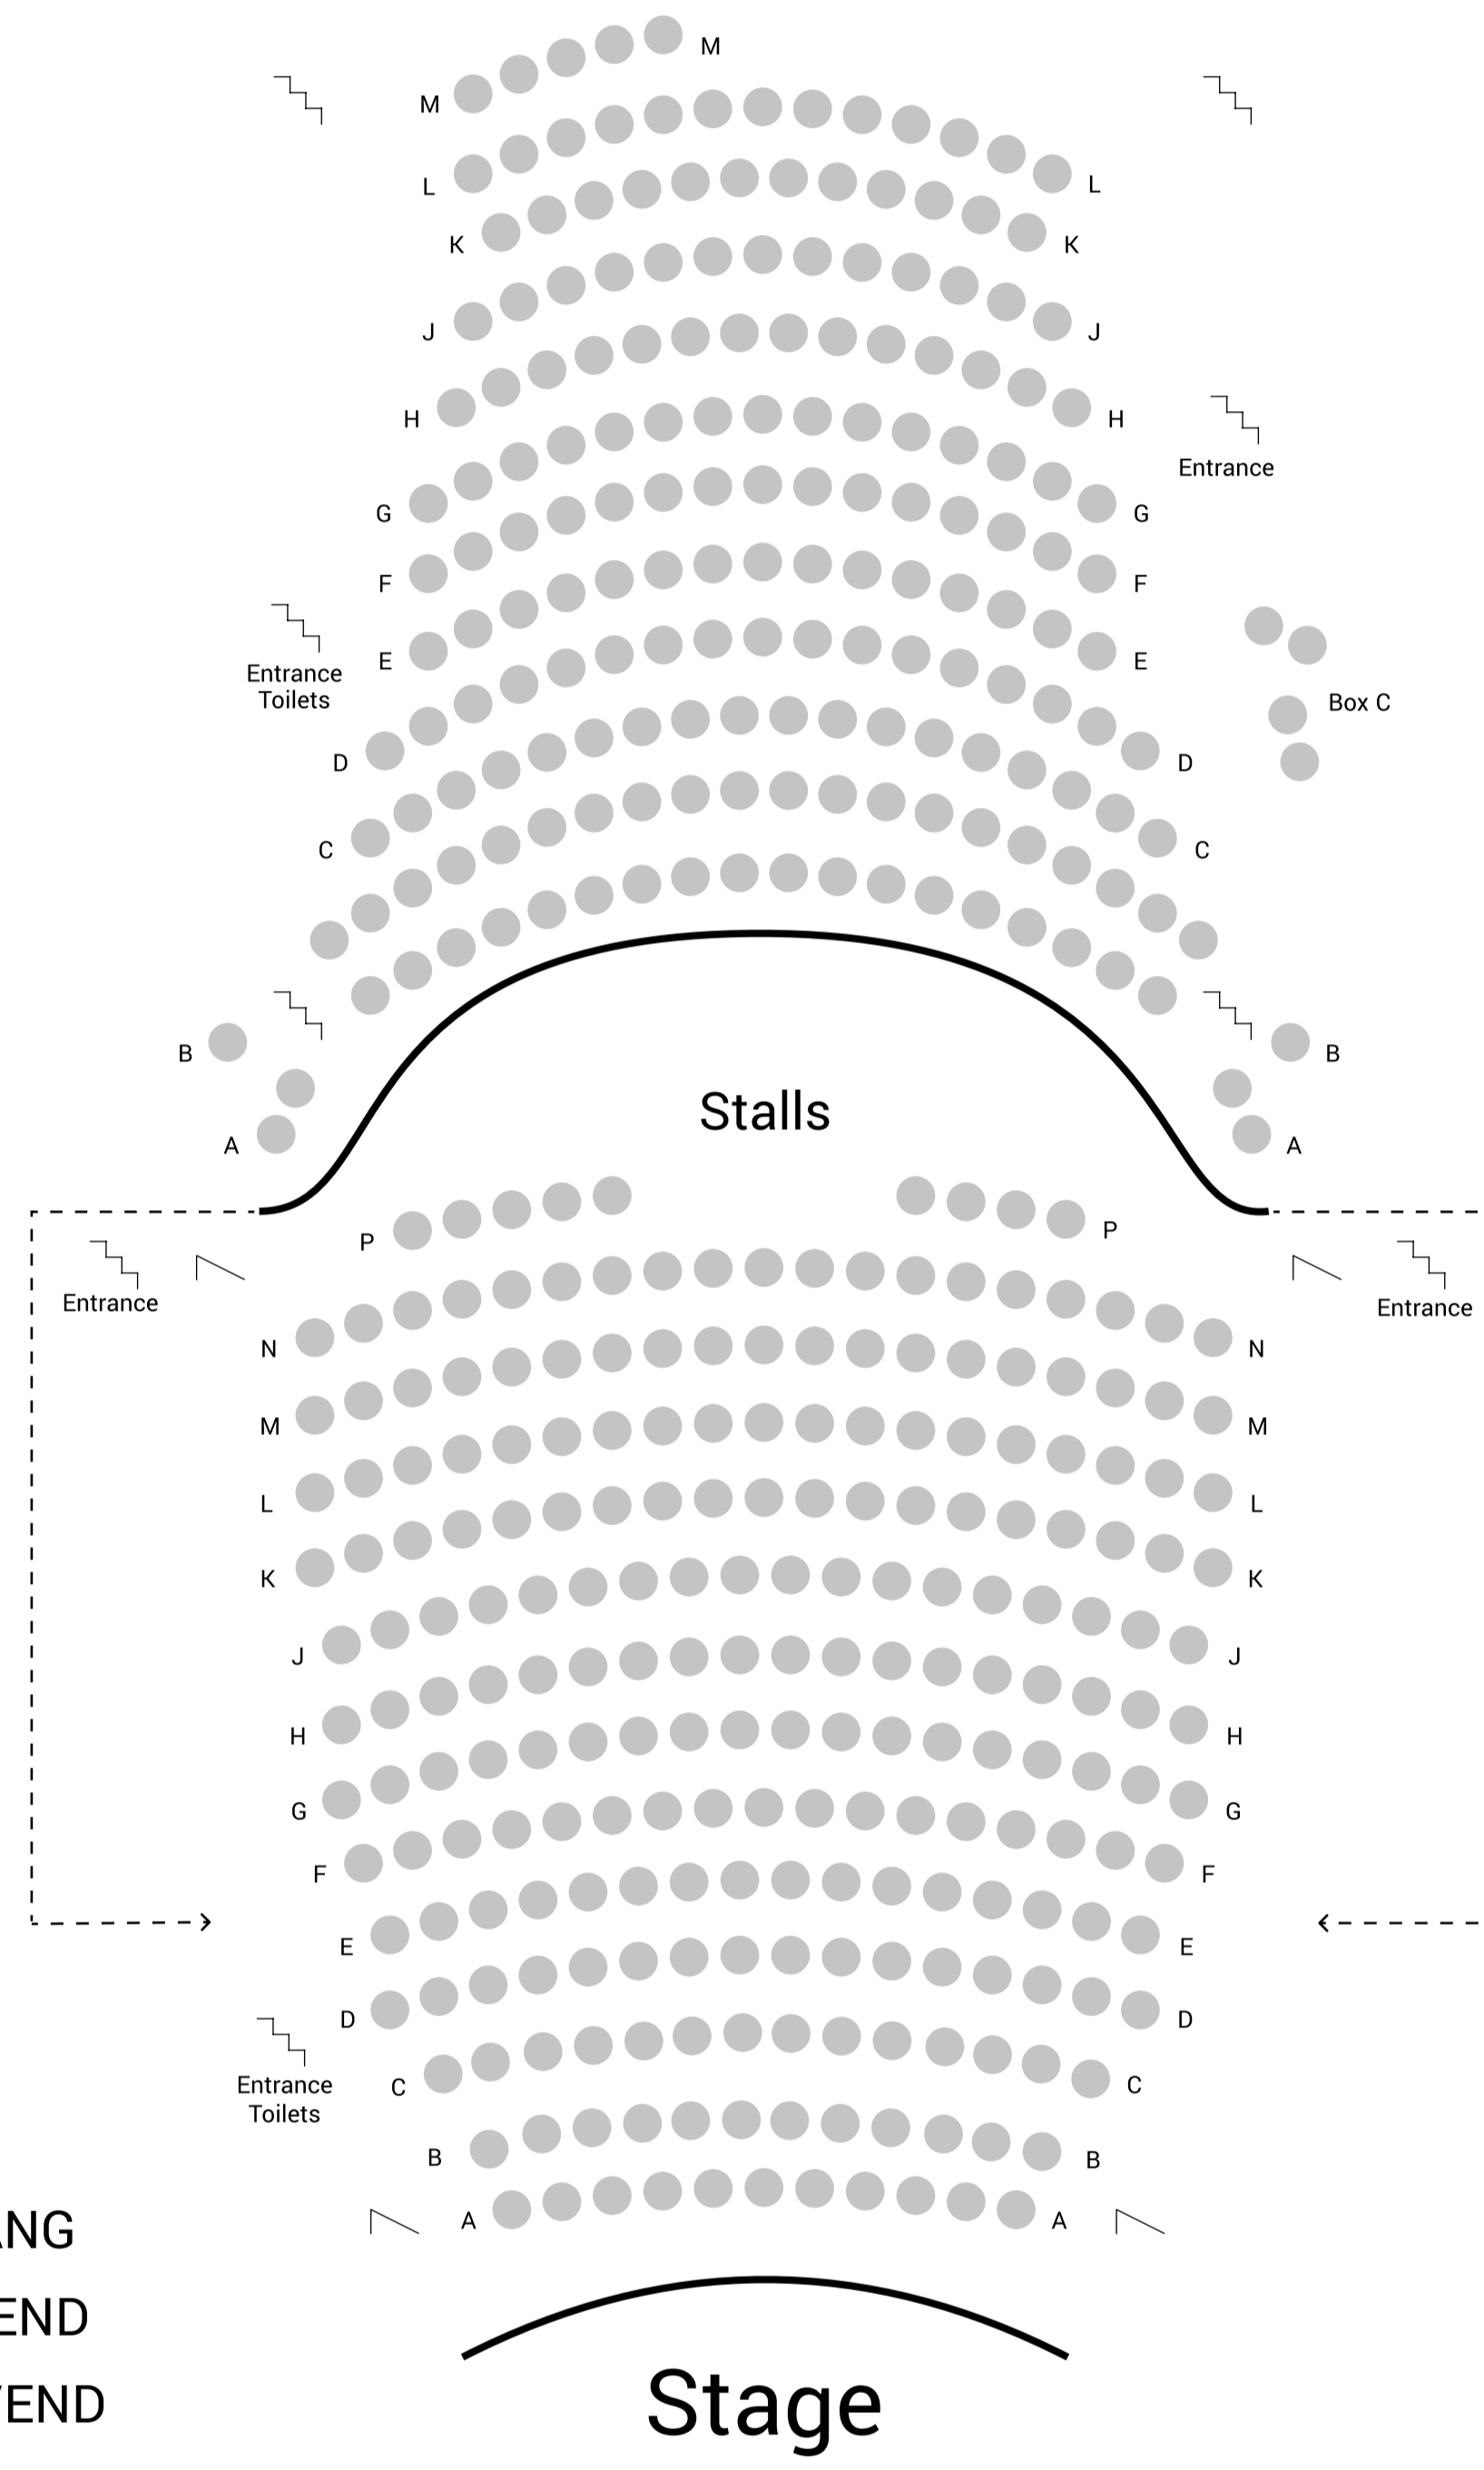

Circle

- SAFETY LEDGE
- - - - LEVEL OVERHANG
- △ SLOPE START/END
- ⌄ STAIRS START/END