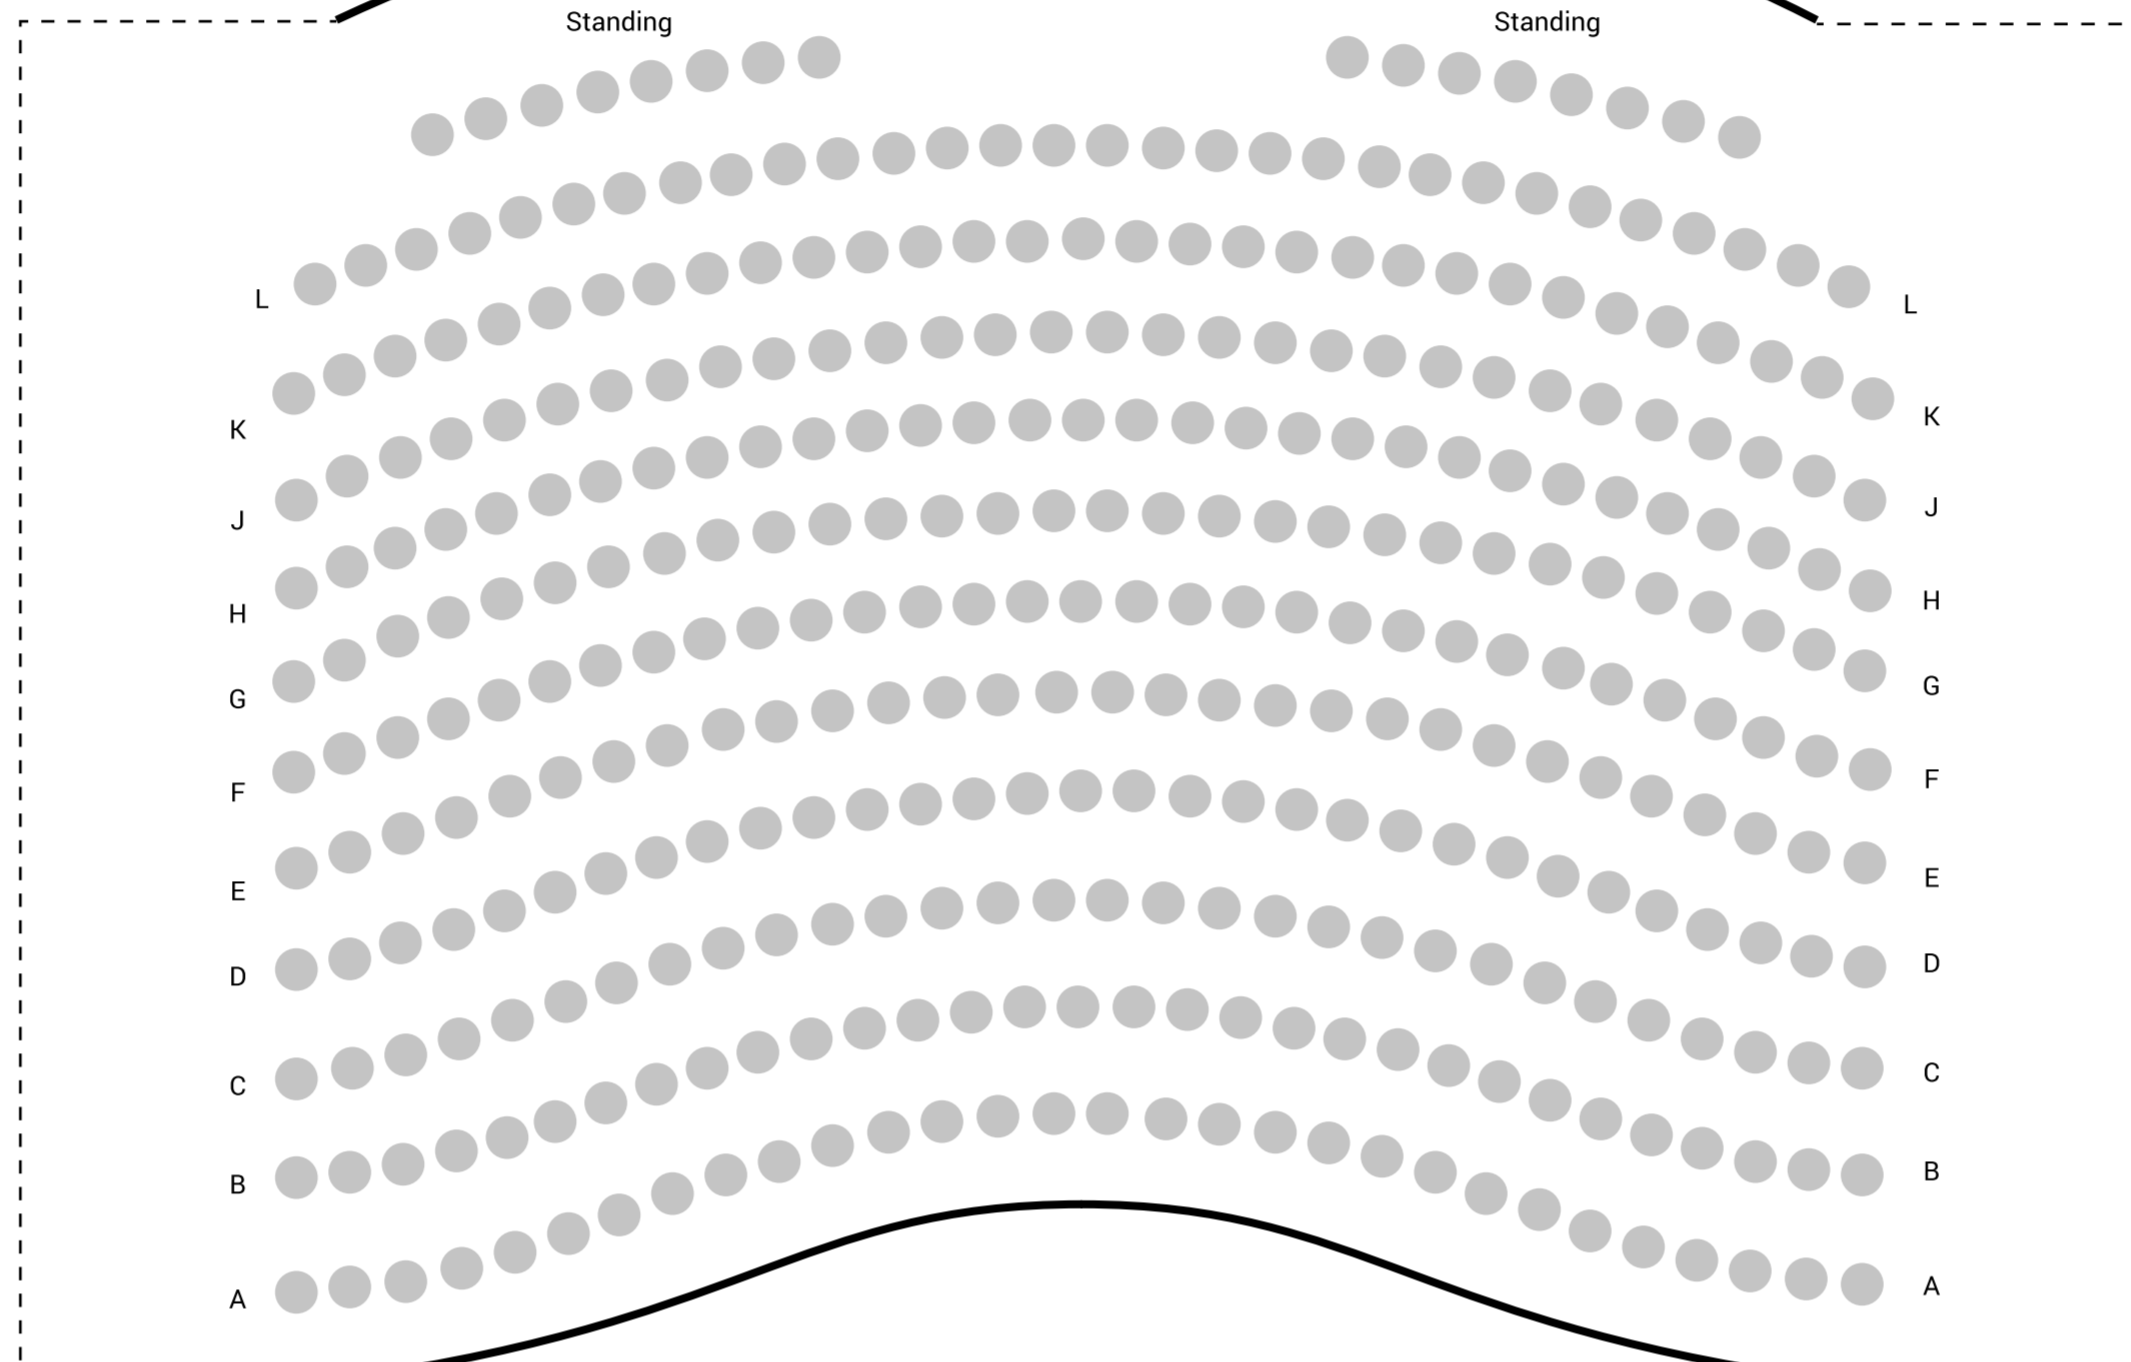

Grand Circle

Royal Circle

Stalls

Can Can Seats

Stage

Level Overhang

Banister