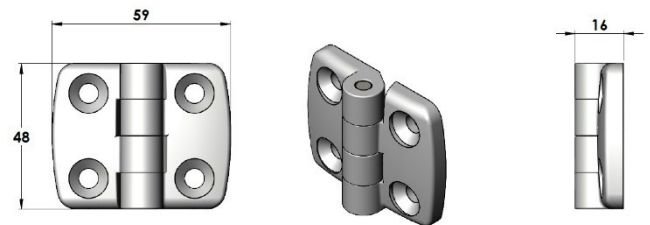

Door Accessories

Part #	Series	Description
US0172804	30	Zinc Die-Cast 30 Series Hinge - Slotted
US0172805	30	Lift-Off Hinge, Plastic 30 Series-Left
US0172806	30	Lift-Off Hinge, Plastic 30 Series-Right
US0172807	30	Die-Cast Alum. 30 Series Hinge, 35mm
US0172802	40	Adjustable Friction Hinge With Hardware
US0146601	40	Lift-Off Hinge With Hardware-Left Side
US0146603	40	Lift-Off Hinge With Hardware-Right Side

US0172804

US0172805

US0172806

US0172807

US0172802

US0146601

US0146603

US0146601
US0146603