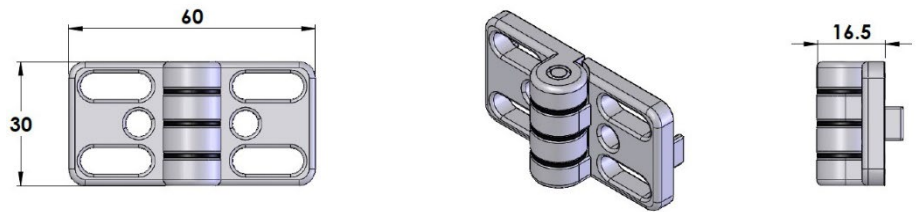

Door Accessories

Part #	Series	Description
US0172804	30	Zinc Die-Cast 30 Series Hinge - Slotted
US0172805	30	Lift-Off Hinge, Plastic 30 Series-Left
US0172806	30	Lift-Off Hinge, Plastic 30 Series-Right
US0172807	30	Die-Cast Alum. 30 Series Hinge, 35mm
US0172802	40	Adjustable Friction Hinge With Hardware
US0146601	40	Lift-Off Hinge With Hardware-Left Side
US0146603	40	Lift-Off Hinge With Hardware-Right Side

US0172804