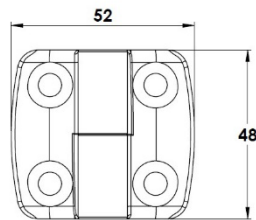

Door Accessories

Part #	Series	Description
US0172804	30	Zinc Die-Cast 30 Series Hinge - Slotted
US0172805	30	Lift-Off Hinge, Plastic 30 Series-Left
US0172806	30	Lift-Off Hinge, Plastic 30 Series-Right
US0172807	30	Die-Cast Alum. 30 Series Hinge, 35mm
US0172802	40	Adjustable Friction Hinge With Hardware
US0146601	40	Lift-Off Hinge With Hardware-Left Side
US0146603	40	Lift-Off Hinge With Hardware-Right Side

US0172804

US0172806

US0172802