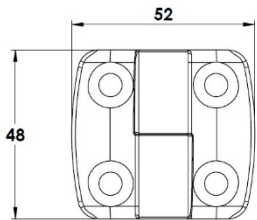

Door Accessories

Part #	Series	Description
US0172804	30	Zinc Die-Cast 30 Series Hinge - Slotted
US0172805	30	Lift-Off Hinge, Plastic 30 Series-Left
US0172806	30	Lift-Off Hinge, Plastic 30 Series-Right
US0172807	30	Die-Cast Alum. 30 Series Hinge, 35mm
US0172802	40	Adjustable Friction Hinge With Hardware
US0146601	40	Lift-Off Hinge With Hardware-Left Side
US0146603	40	Lift-Off Hinge With Hardware-Right Side

US0172804

US0172805

US0172802