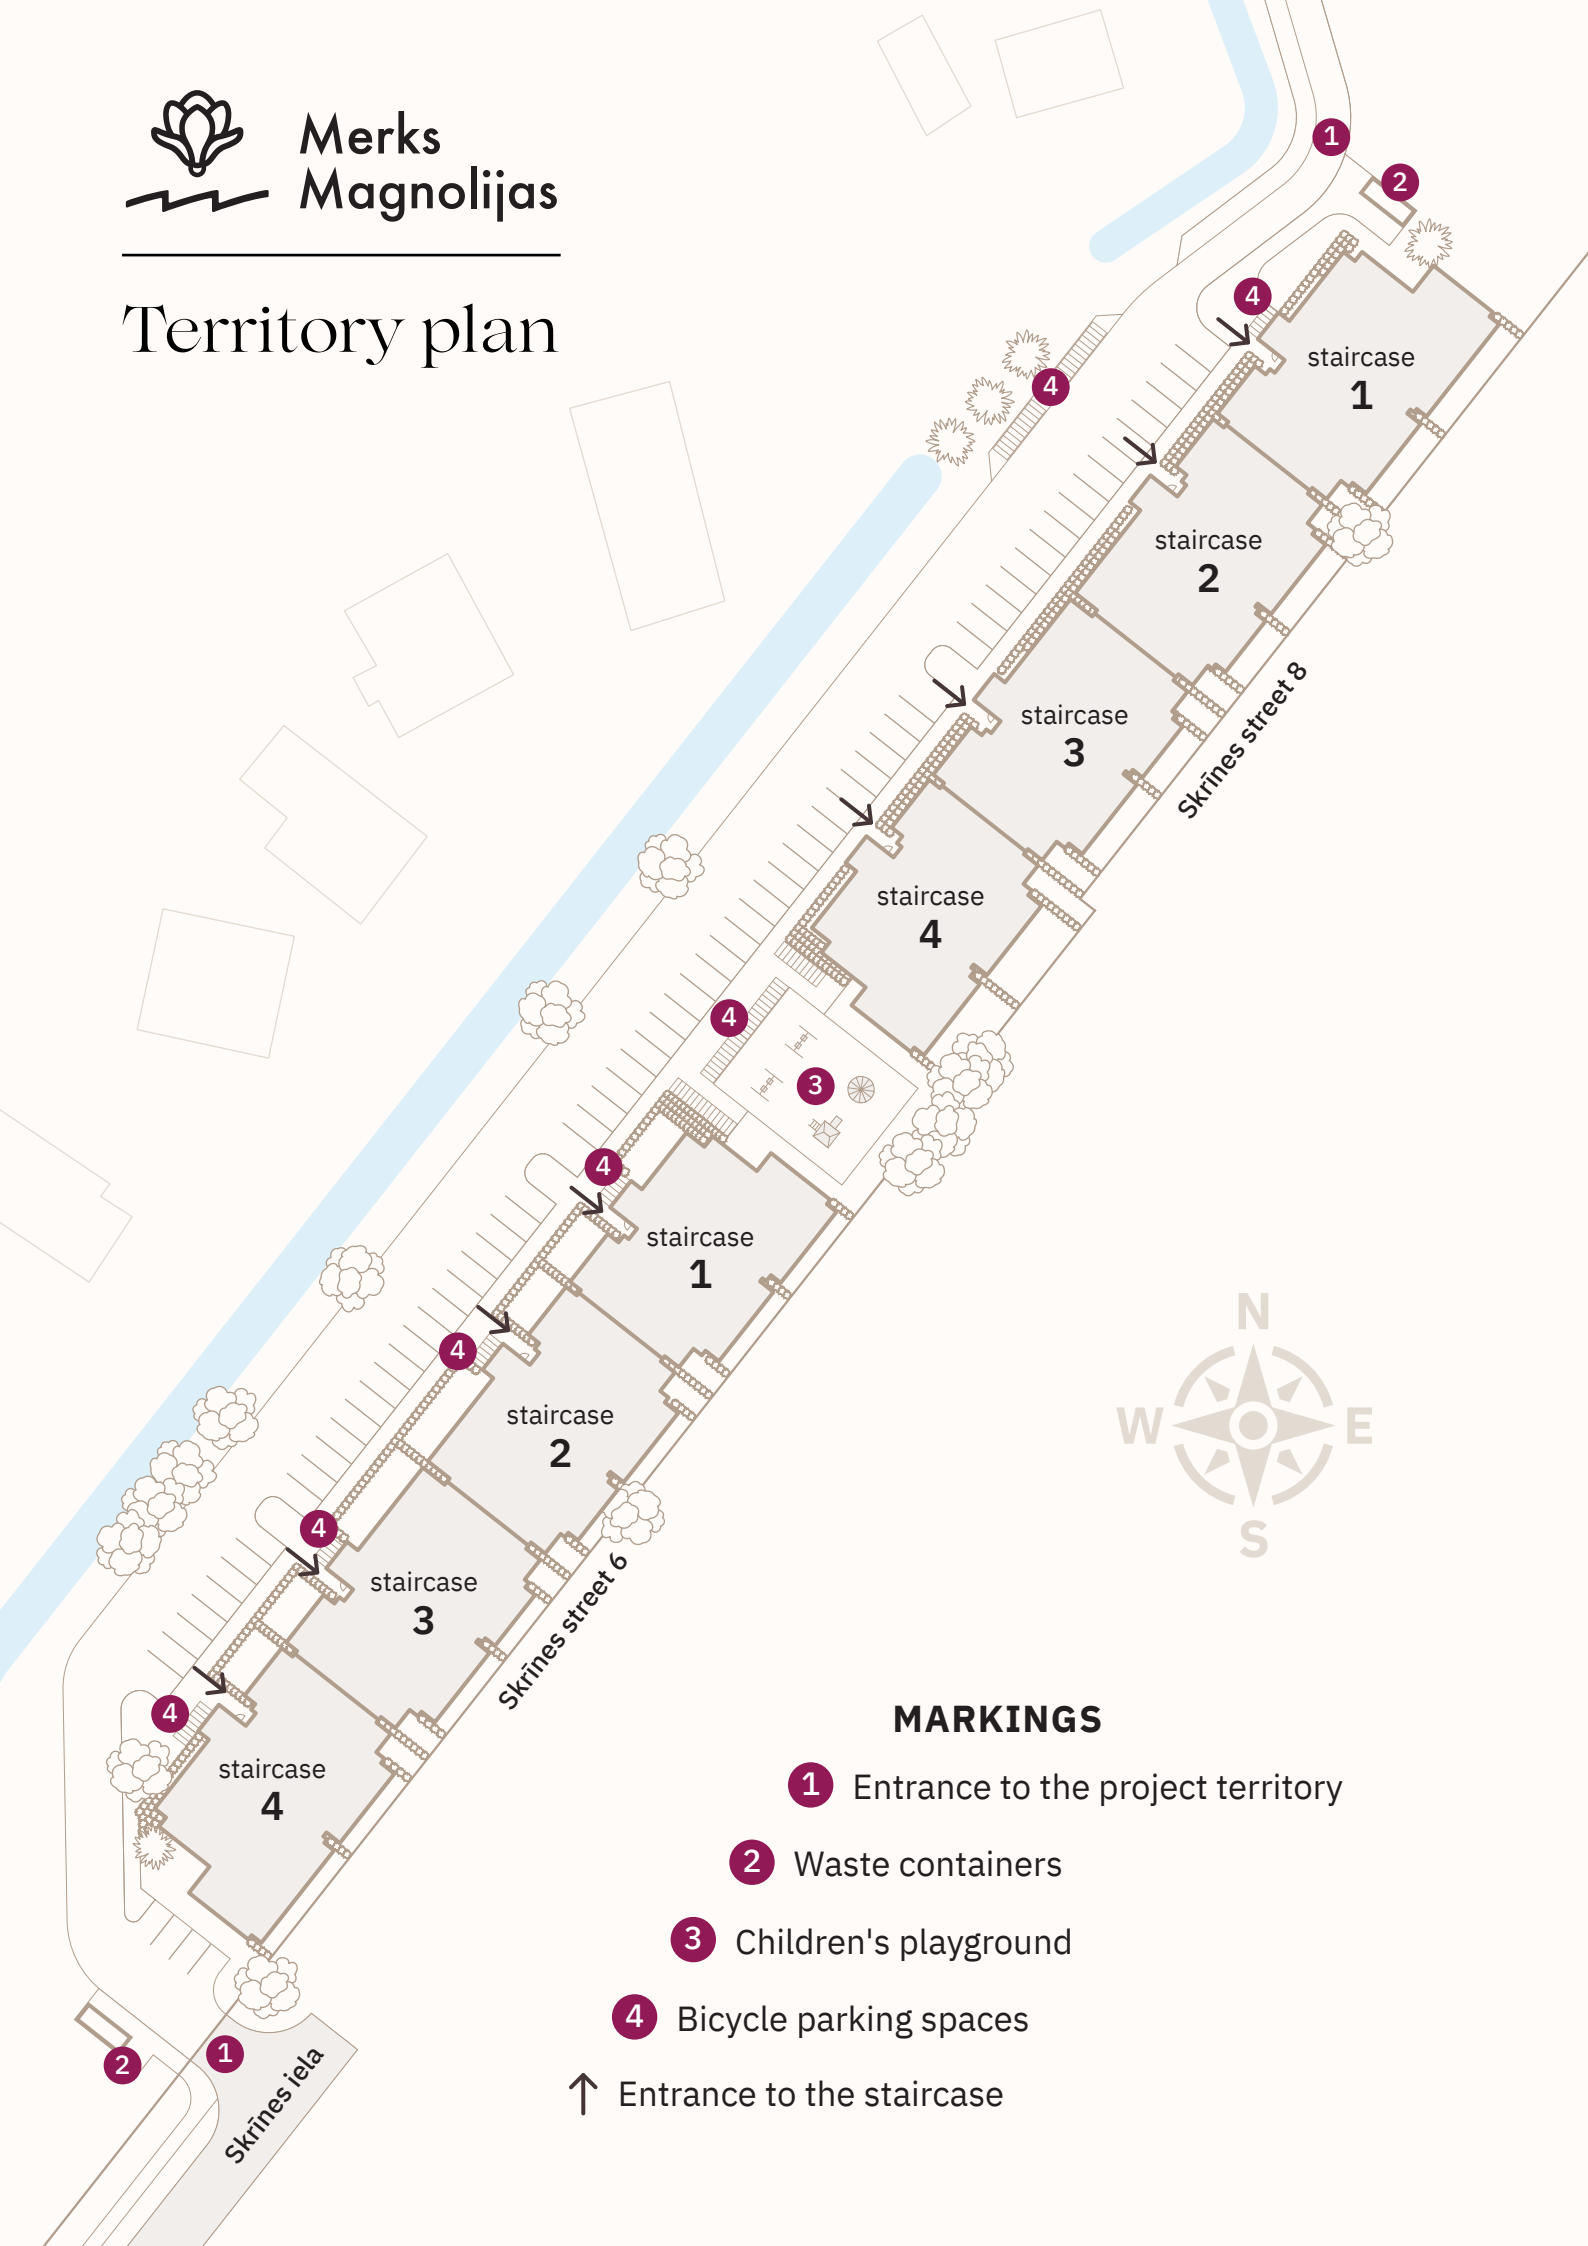

Merks
Magnolijas

Territory plan

MARKINGS

1 Entrance to the project territory

2 Waste containers

3 Children's playground

4 Bicycle parking spaces

↑ Entrance to the staircase