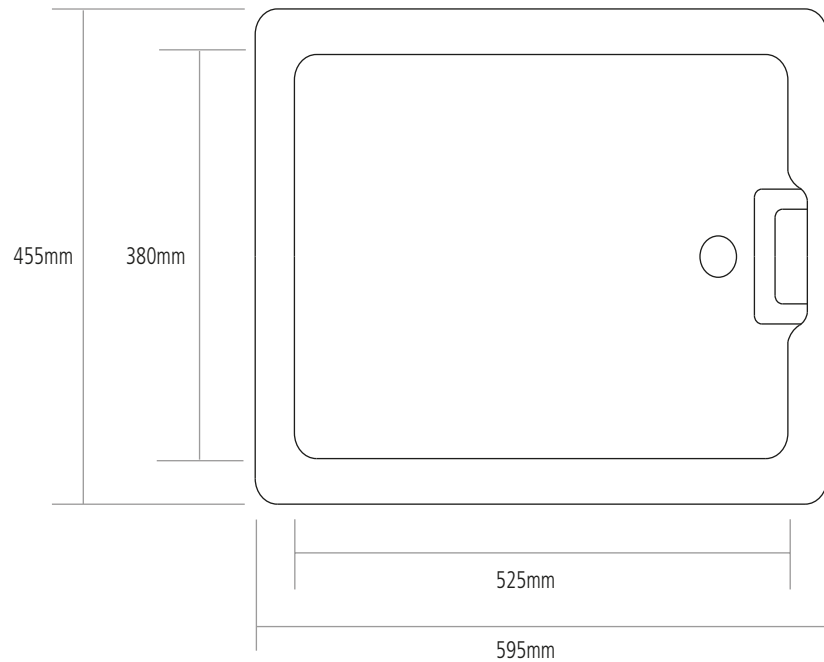

# DIMENSIONS

BOWL DEPTH: 215MM

OVERALL SINK DEPTH: 255MM

MIN. BASE UNIT: 600MM

Sink tapers from top to bottom by approx. 12mm

NOTE: All sink dimensions may vary by plus-or-minus 2%