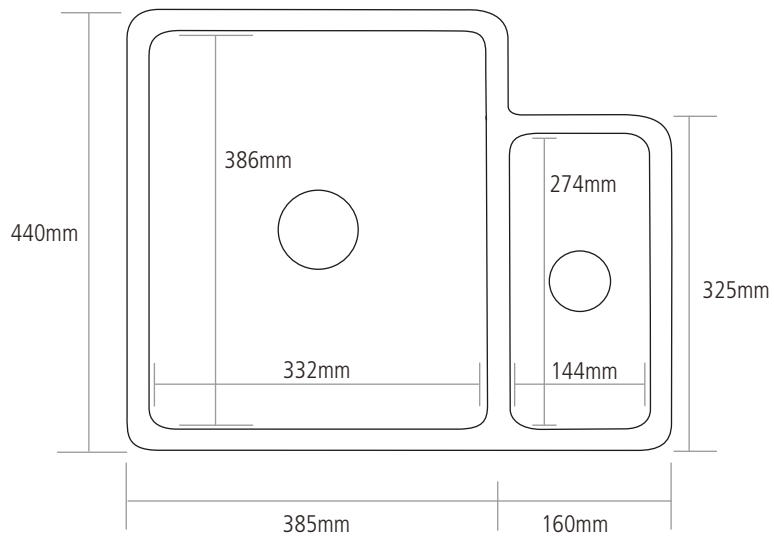

DIMENSIONS

MAIN BOWL DEPTH: 176MM

SMALL BOWL DEPTH: 120MM

OVERALL SINK DEPTH: 200MM

MIN. BASE UNIT: 600MM

NOTE: All sink dimensions may vary by plus-or-minus 2%