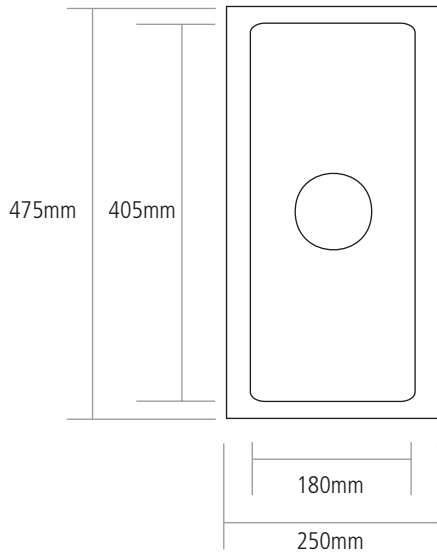

DIMENSIONS

BOWL DEPTH: 130MM

OVERALL SINK DEPTH: 200MM

MIN. BASE UNIT: 500MM

CUT-OUT SIZE: 420 x 440MM

NOTE: All sink dimensions may vary by plus-or-minus 2%