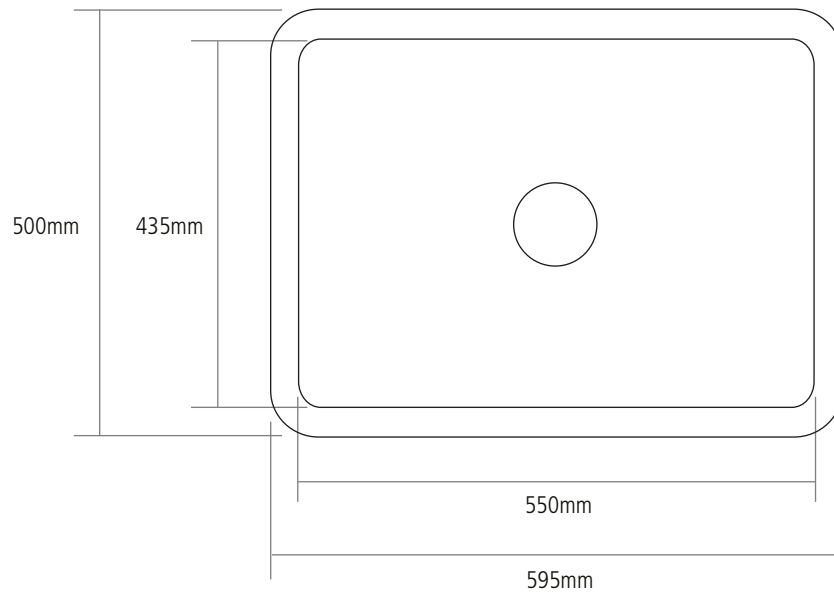

# DIMENSIONS

BOWL DEPTH: 170MM

OVERALL SINK DEPTH: 200MM

MIN. BASE UNIT: 600MM

SINK TAPERS FROM TOP TO  
BOTTOM BY APPROX. 10MM

NOTE: All sink dimensions may vary by plus-or-minus 2%