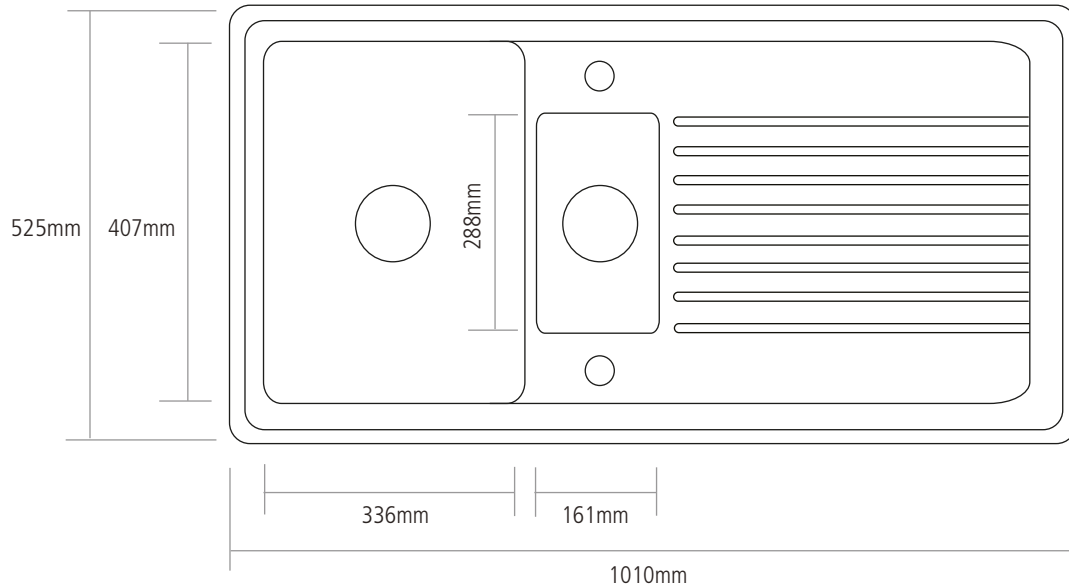

DIMENSIONS

MAIN BOWL DEPTH: 180MM

SMALL BOWL DEPTH: 110MM

OVERALL SINK DEPTH: 223MM

MIN. BASE UNIT: 600MM

CUT-OUT SIZE: 980 x 495MM

NOTE: All sink dimensions may vary by plus-or-minus 2%