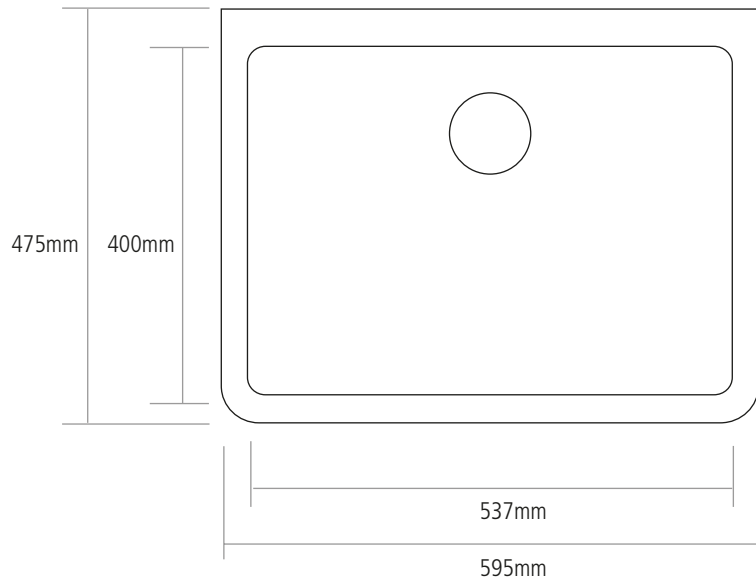

DIMENSIONS

BOWL DEPTH: 195MM

OVERALL SINK DEPTH: 225MM

MIN. BASE UNIT: 600MM

Sink tapers from top to bottom by approx. 20mm

NOTE: All sink dimensions may vary by plus-or-minus 2%