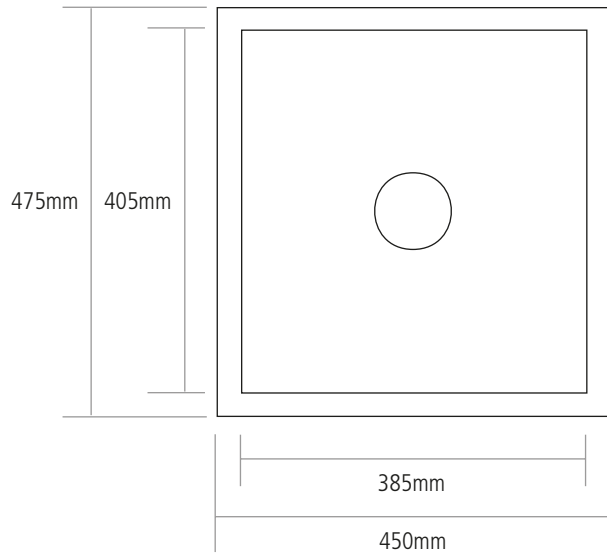

# DIMENSIONS

MAIN BOWL DEPTH: 180MM

OVERALL SINK DEPTH: 200MM

MIN. BASE UNIT: 500MM

CUT-OUT SIZE: 420 x 440MM

NOTE: All sink dimensions may vary by plus-or-minus 2%