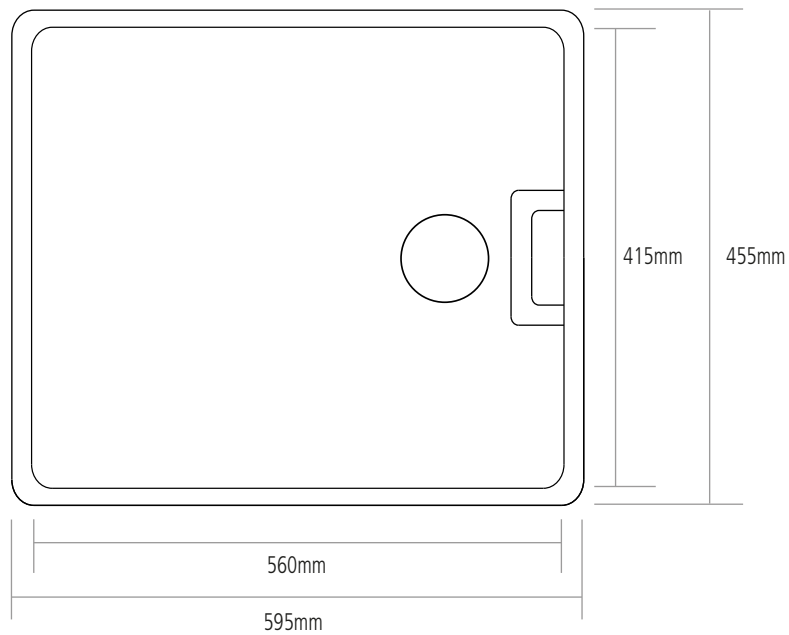

DIMENSIONS

BOWL DEPTH: 205MM

OVERALL SINK DEPTH: 250MM

MIN. BASE UNIT: 600MM

SINK TAPPERS FROM TOP TO

BOTTOM BY APPROX. 5MM

NOTE: All sink dimensions may vary by plus-or-minus 2%