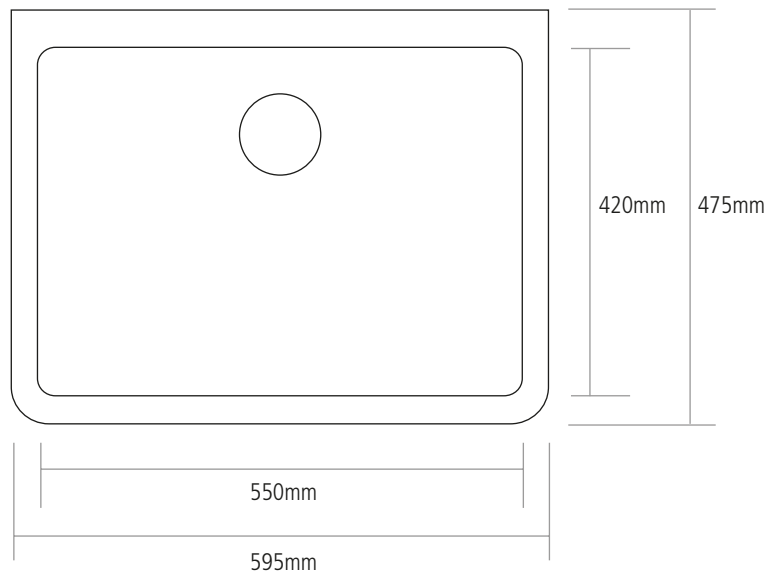

# DIMENSIONS

---

**BOWL DEPTH:** 200MM

**OVERALL SINK DEPTH:** 220MM

**MIN. BASE UNIT:** 600MM

**SINK TAPPERS FROM TOP TO**

**BOTTOM BY APPROX. 20MM**

---

NOTE: All sink dimensions may vary by plus-or-minus 2%