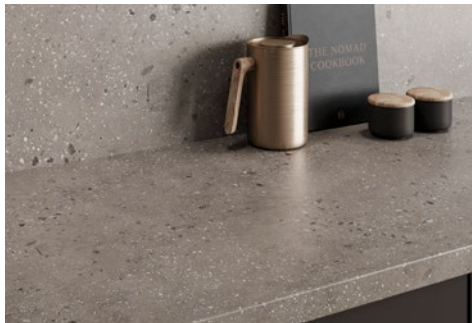

EXCLUSIVE DISPLAYS FOR YOUR SHOWROOM KITCHEN SETS

WORKTOP DISPLAYS

We know customers want to imagine the worktop in their homes, so what better way than to have a full worktop display to showcase it? To give you a helping hand, we are pleased to offer full worktop displays, including worktops and accessories, all fully fabricated in-house, making it easy to update your showroom. Not only do we offer a huge range of worktops to put in your showrooms, but we also offer displays at rates up to 100% discount.

Our displays are not limited to a specific range. They're available for all our worktops, ensuring that you can cater to a wide variety of customer preferences in your showroom.

› CONTACT YOUR REGIONAL ACCOUNT MANAGER TO TRANSFORM YOUR SHOWROOM OR SEE PAGE 19 FOR DETAILS

For further information contact us via SUPPORT@WEXTRADE.CO.UK or 0345 22 22 611