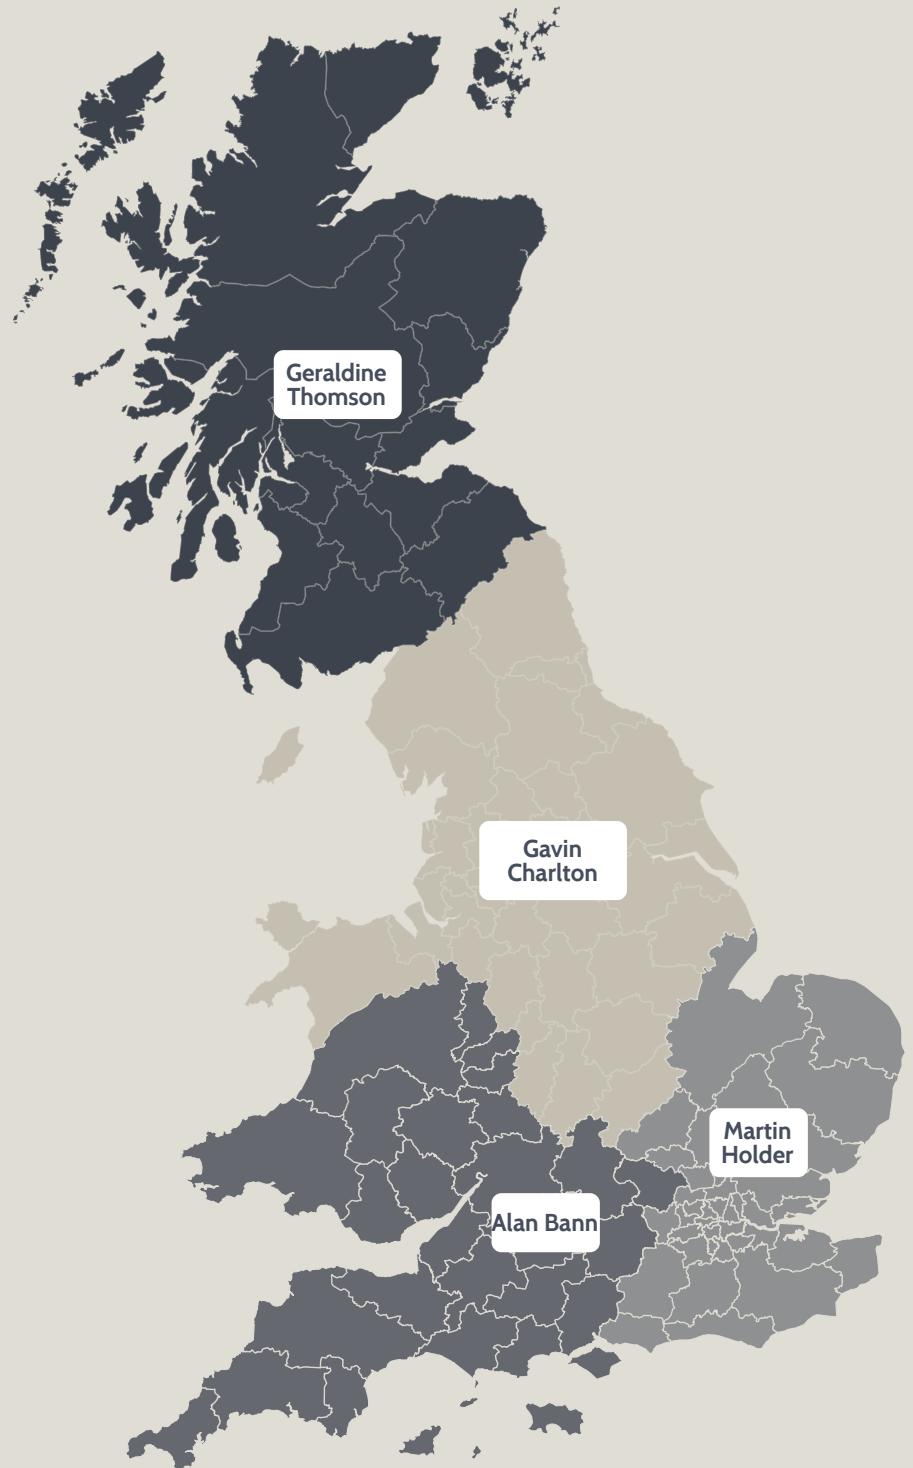

MEET YOUR WEX TRADE SALES TEAM

Shawn Buckle

Job Title: National Account Manager
Email: shawn@wextrade.co.uk
Tel: 07708 485134

Geraldine Thomson

Job Title: Regional Account Manager
Area: Scotland
Email: geraldine@wextrade.co.uk
Tel: 07823 352166

Gavin Charlton

Job Title: Regional Account Manager
Area: North and Midlands
Email: gavin@wextrade.co.uk
Tel: 07919 450855

Alan Bann

Job Title: Regional Account Manager
Area: Wales and West
Email: alan@wextrade.co.uk
Tel: 07833 681452

Martin Holder

Job Title: Regional Account Manager
Area: South and Southeast
Email: martin@wextrade.co.uk
Tel: 07989 443128

SALES OFFICE:

Sales@wextrade.co.uk
Fabrication@wextrade.co.uk
Support@wextrade.co.uk