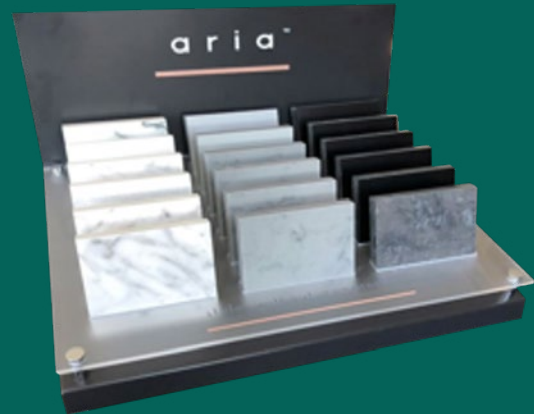

Choose from many POS options to experience our products first hand

For further information contact us via SUPPORT@WEXTRADE.CO.UK or 0345 22 22 611

FORMICA ARIA | Aura Marble

ARIA POINT OF SALE

Formica Aria® compact laminate worktops offer stunning designs including marbles and stones in 12mm and 20mm surfaces. Durable, waterproof, and easy to maintain, it's perfect for undermount sinks and drainage grooves.