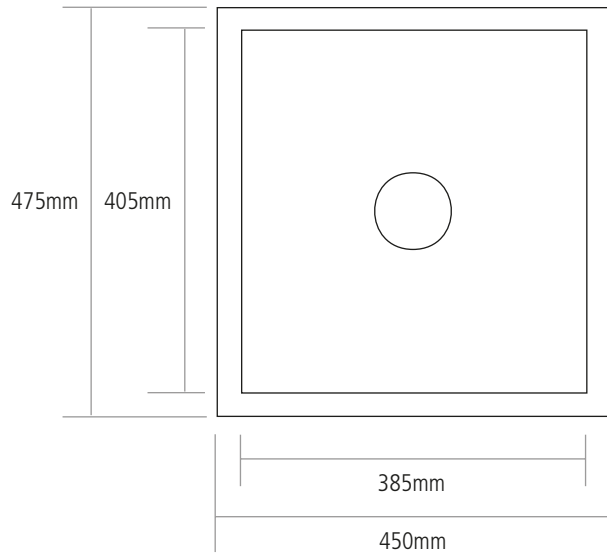

DIMENSIONS

MAIN BOWL DEPTH: 180MM

OVERALL SINK DEPTH: 200MM

MIN. BASE UNIT: 500MM

NOTE: All sink dimensions may vary by plus-or-minus 2%