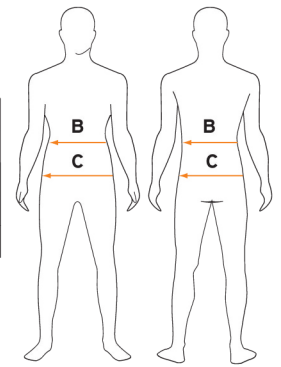

HEAD SWIMWEAR 2016

MEN'S SWIMSUIT SIZE CHART

WAIST (cm) B	62-66	66-70	70 - 74	74 - 78	78 - 82	82 - 86	86 - 90	90 - 94	94 - 98	98-102
HIPS (cm) C	74-78	78-82	82-86	86-90	90-94	94-98	98-102	102-106	106-110	110-114
ITALY	36	38	40	42	44	46	48	50	52	54
UK	22	24	26	28	30	32	34	36	38	40
SAP WATERSHORTS					XS	S	M	L	XL	XXL

For 452088 sizes 40L - 42L - 44L - 46L - 48L are also available.

WOMEN'S SWIMSUIT SIZE CHART

CHEST (cm) A	70 - 74	74 - 78	78 - 82	82 - 86	86 - 90	90 - 94	94 - 98	98 - 102	102 - 106	106 - 110	110 - 115	115 - 120
WAIST (cm) B	50 - 54	54 - 58	58 - 62	62 - 66	66 - 70	70 - 74	74 - 78	78 - 82	82 - 86	86 - 90	90 - 94	94 - 98
HIPS (cm) C	77 - 81	81 - 85	85 - 89	89 - 93	93 - 97	97 - 101	101 - 105	105 - 109	109 - 113	113 - 117	117 - 121	121 - 125
TORSO (cm) F	139	142	145	148	151	154	157	160	163	166	169	172
ITALY	34	36	38	40	42	44	46	48	50	52	54	56
GERMANY	28	30	32	34	36	38	40	42	44	46	48	50
SAP CONVERSION	34	36	38	40	42	44	46	48	50	52	54	56

For 452068 sizes 40L - 42L - 44L are also available.

BOY'S SWIMSUIT SIZE CHART Except code 452051 and 452053

WAIST (cm) B	54 - 58	58 - 62	62 - 66,5	66,5 - 69,5	69,5 - 74	74 - 78,5
HEIGHT (cm) H	107 - 119	119 - 131	131 - 140	140 - 152	152 - 164	164 - 176
ITALY	5A	7A	9A	11A	13A	15A
UK	22	24	26	28	30	32
GERMANY	110	122	134	152	164	170
SAP CONVERSION	5	7	9	11	13	15

BABY SWIMSUIT SIZE CHART

AGE (month)*	3-6	6-12	12-18	18-24
WEIGHT (Kg)*	6-8	8-10	10-12	12-14
HEIGHT (cm)* H	62-68	68-76	76-84	84-92
ITALY	S	M	L	XL