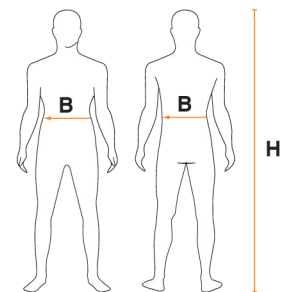

HEAD SWIMWEAR 2016

MEN'S SWIMSUIT SIZE CHART

WAIST (cm) B	62-66	66-70	70 - 74	74 - 78	78 - 82	82 - 86	86 - 90	90 - 94	94 - 98	98-102
HIPS (cm) C	74-78	78-82	82-86	86-90	90-94	94-98	98-102	102-106	106-110	110-114
ITALY	36	38	40	42	44	46	48	50	52	54
UK	22	24	26	28	30	32	34	36	38	40
SAP WATERSHORTS					XS	S	M	L	XL	XXL

For 452088 sizes 40L - 42L - 44L - 46L - 48L are also available.

WOMEN'S SWIMSUIT SIZE CHART

CHEST (cm) A	70 - 74	74 - 78	78 - 82	82 - 86	86 - 90	90 - 94	94 - 98	98 - 102	102 - 106	106 - 110	110 - 115	115 - 120
WAIST (cm) B	50 - 54	54 - 58	58 - 62	62 - 66	66 - 70	70 - 74	74 - 78	78 - 82	82 - 86	86 - 90	90 - 94	94 - 98
HIPS (cm) C	77 - 81	81 - 85	85 - 89	89 - 93	93 - 97	97 - 101	101 - 105	105 - 109	109 - 113	113 - 117	117 - 121	121 - 125
TORSO (cm) F	139	142	145	148	151	154	157	160	163	166	169	172
ITALY	34	36	38	40	42	44	46	48	50	52	54	56
GERMANY	28	30	32	34	36	38	40	42	44	46	48	50
SAP CONVERSION	34	36	38	40	42	44	46	48	50	52	54	56

For 452068 sizes 40L - 42L - 44L are also available.

BOY'S SWIMSUIT SIZE CHART Except code 452051 and 452053

WAIST (cm) B	54 - 58	58 - 62	62 - 66,5	66,5 - 69,5	69,5 - 74	74 - 78,5
HEIGHT (cm) H	107 - 119	119 - 131	131 - 140	140 - 152	152 - 164	164 - 176
ITALY	5A	7A	9A	11A	13A	15A
UK	22	24	26	28	30	32
GERMANY	110	122	134	152	164	170
SAP CONVERSION	5	7	9	11	13	15

BOY'S SWIMSUIT SIZE CHART FOR CODE 452051 AND 452053

WAIST (cm) B	55/22	57/23	60/24	65/26	68/27	72/28
HEIGHT (cm) H	110/115	120/125	130/140	150/155	160/165	170/175
ITALY	4/5A	6/7A	8/10A	11/12A	13/14A	15/16A
UK	22/23	24/25	26/28	29/30	31/32	33/34
GERMANY	104	116	128	152	164	176