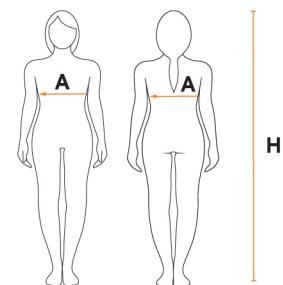

GIRL'S SWIMSUIT SIZE CHART

CHEST (cm) A	57,5 - 60,5	60,5 - 63,5	63,5 - 68	68 - 72,5	72,5 - 77	77 - 83	83 - 89
HEIGHT (cm) H	98 - 110	110 - 122	122 - 134	134 - 143	143 - 155	155 - 167	167 - 176
ITALY	4A	6A	8A	10A	12A	14A	16A
UK	22	24	26	28	30	32	34
GERMANY	104	116	128	140	152	164	176
SAP CONVERSION	4	6	8	10	12	14	16