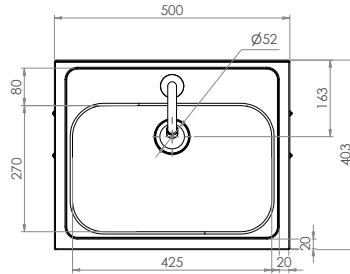

Sinks & Basins

Hands Free Knee Operated Basin - Timed Flow

AB-KNEEHBTMV-TF (with *thermostatic mixing valve*)

- 12.2L Capacity
- Shroud - Constructed from 1.2mm 304 Grade Stainless Steel
- Basin - Constructed from 1mm 304 Grade Stainless Steel
- 18 Second Timed Flow
- 50mm Splashback
- 40mm Outlet - Suits PW40 & SSBW-40
- 500kPa Maximum Working Pressure
- WELS 5 Star 6LPM
- Galvanised Brackets

Top

Front

Back

Mounting Holes \varnothing 6.8 x 6

Side

Suggested mounting height from floor level for standard use - 850mm-900mm

Tapware Parts
Have a 2 Year
Onsite Warranty

*Exclusions apply