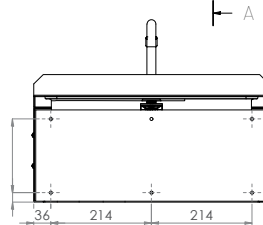

Sinks & Basins

Hands Free Knee Operated Basin - Timed Flow

AB-KNEEHBTMV-TF (with *thermostatic mixing valve*)

- 12.2L Capacity
- Shroud - Constructed from 1.2mm 304 Grade Stainless Steel
- Basin - Constructed from 1mm 304 Grade Stainless Steel
- 18 Second Timed Flow
- 50mm Splashback
- 40mm Outlet - Suits PW40 & SSBW-40
- 500kPa Maximum Working Pressure
- WELS 5 Star 6LPM
- Galvanised Brackets

Top

Front

Back

Mounting Holes \varnothing 6.8 x 6

Side

Suggested mounting height from floor level for standard use - 850mm-900mm

Tapware Parts
Have a 2 Year
Onsite Warranty

*Exclusions apply