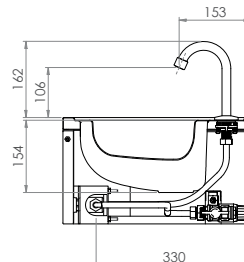

Sinks & Basins

Hands Free Knee Operated Basin - Timed Flow

AB-KNEEHBTMV-TF (with *thermostatic mixing valve*)

- 12.2L Capacity
- Shroud - Constructed from 1.2mm 304 Grade Stainless Steel
- Basin - Constructed from 1mm 304 Grade Stainless Steel
- 18 Second Timed Flow
- 50mm Splashback
- 40mm Outlet - Suits PW40 & SSBW-40
- 500kPa Maximum Working Pressure
- WELS 5 Star 6LPM
- Galvanised Brackets

Top

Front

Back

Mounting Holes \varnothing 6.8 x 6

Side

Suggested mounting height from floor level for standard use - 850mm-900mm

Tapware Parts
Have a 2 Year
Onsite Warranty

*Exclusions apply