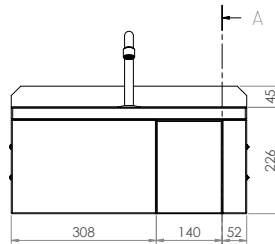

Sinks & Basins

Hands Free Knee Operated Basin - Timed Flow

AB-KNEEHBTMV-TF (with *thermostatic mixing valve*)

- 12.2L Capacity
- Shroud - Constructed from 1.2mm 304 Grade Stainless Steel
- Basin - Constructed from 1mm 304 Grade Stainless Steel
- 18 Second Timed Flow
- 50mm Splashback
- 40mm Outlet - Suits PW40 & SSBW-40
- 500kPa Maximum Working Pressure
- WELS 5 Star 6LPM
- Galvanised Brackets

Top

Front

Back

Mounting Holes \varnothing 6.8 x 6

Side

Suggested mounting height from floor level for standard use - 850mm-900mm

Tapware Parts
Have a 2 Year
Onsite Warranty

*Exclusions apply