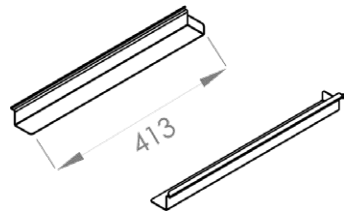

Storage & Hardware

Adjustable Glass Rack Accessories

BRK-DT

(S/S drip tray)

BRK-NC1

(25mm S/S notched channel)

AB-BRK-TS

(Pair S/S tray slides - 413mm)

BRK-TS1

(S/S tray slide - 1000mm)

- 304 Grade Stainless Steel

BRK-DT

BRK-NC1

AB-BRK-TS

BRK-TS1

Drip Tray

Tray Slide

Notched channel