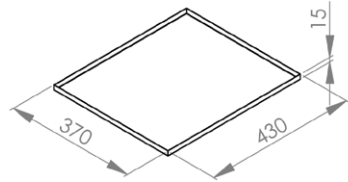

Storage & Hardware

Adjustable Glass Rack Accessories

BRK-DT

(S/S drip tray)

BRK-NC1

(25mm S/S notched channel)

AB-BRK-TS

(Pair S/S tray slides - 413mm)

BRK-TS1

(S/S tray slide - 1000mm)

- 304 Grade Stainless Steel

BRK-DT

BRK-NC1

AB-BRK-TS

BRK-TS1

Drip Tray

Tray Slide

Notched channel