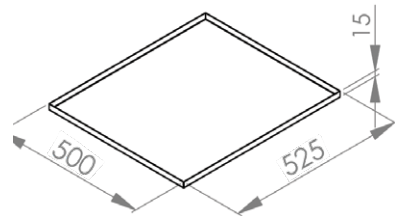

Storage & Hardware

Adjustable Dishwasher Rack Accessories

BRK-DW-DT

(S/S drip tray)

AB-BRK-TS-DW

(Pair S/S tray slide - 510mm)

BRK-TS-DW-L

(Left S/S tray slide - 510mm)

BRK-TS-DW-R

(Right S/S tray slide - 510mm)

- 304 Grade Stainless Steel

BRK-DW-DT

Drip Tray

AB-BRK-TS-DW / BRK-TS-DW-L / BRK-TS-DW-R

Tray slide