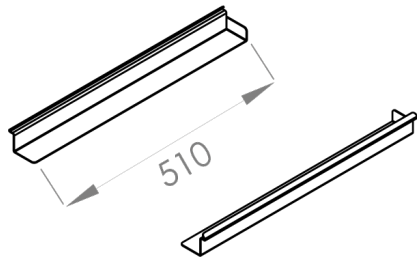

Storage & Hardware

Adjustable Dishwasher Rack Accessories

BRK-DW-DT

(S/S drip tray)

AB-BRK-TS-DW

(Pair S/S tray slide - 510mm)

BRK-TS-DW-L

(Left S/S tray slide - 510mm)

BRK-TS-DW-R

(Right S/S tray slide - 510mm)

- 304 Grade Stainless Steel

BRK-DW-DT

Drip Tray

AB-BRK-TS-DW / BRK-TS-DW-L / BRK-TS-DW-R

Tray slide