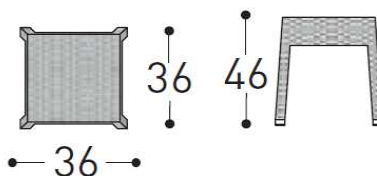

### DIMENSIONS

coffee table

weaving:

WHITE  
BRONZE  
SILK GREY  
DARK BROWN  
NATURAL

	IN	OUT
	X	X
	X	X
	X	X
	X	X
	X	X

net  
kg 3

pack m<sup>3</sup>  
0,12