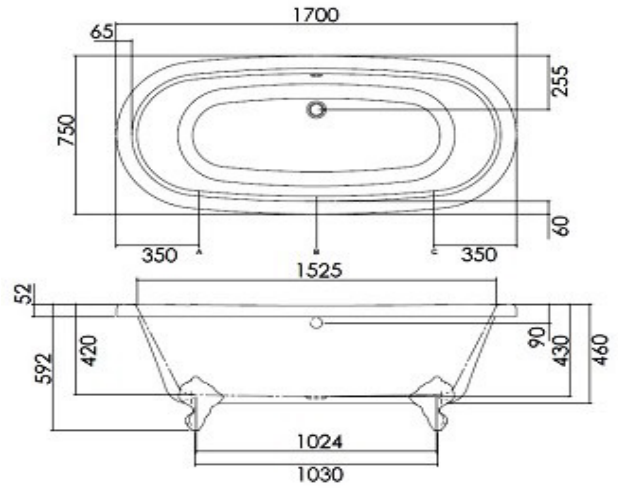

TECHNICAL DATA SHEET

BRAND : BAGNODESIGN

FARRINGDON FREESTANDING BATHTUB 1700X750 BK/WH

PRODUCT DATA

Range: BLOOMSBURY
Product Code : BDB-BLO-F880-BK-WH
Finish/Colour : BLACK
Product Type : FREESTANDING BATH
Material : ACRYLIC
Connection Size: 1 1/2"

TECHNICAL INFORMATION

FREESTANDING BATH TUB
DOUBLE SKINNED ACRYLIC
WITH OVERFLOW
LUXURY DOUBLE ENDED
180 LITRE CAPACITY

USE WITH CLAW FEET BDB-BLO-A881-XX
USE EXPOSED WASTE BDB-BLO-A882-XX
WEIGHT: -- KG
WEIGHT WHEN FULL: -- KG
CONFORMS TO EN 14516

SCOPE OF DELIVERY

FREESTANDING BATH TUB