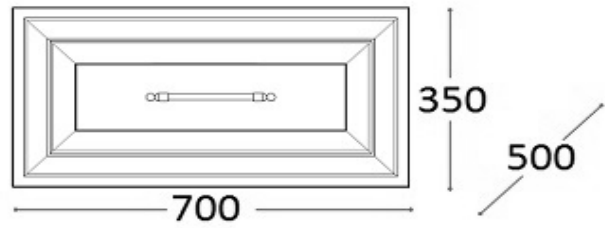

## TECHNICAL DATA SHEET

BRAND : BAGNODESIGN

BIARRITZ WALL MOUNTED VANITY BASIN UNIT 700 IV

### PRODUCT DATA

Range: BIARRITZ  
Product Code : BDF-BIA-V070-IV  
Finish/Colour : IVOIRE  
Product Type : VANITY  
Material : WOOD  
Connection Size: N/A