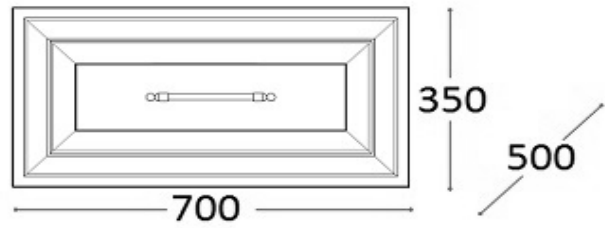

## TECHNICAL DATA SHEET

BRAND : BAGNODESIGN

BIARRITZ WALL MOUNTED VANITY BASIN UNIT 700 MW

### PRODUCT DATA

Range: BIARRITZ  
Product Code : BDF-BIA-V070-MW  
Finish/Colour : MATT WHITE  
Product Type : VANITY  
Material : WOOD  
Connection Size: N/A