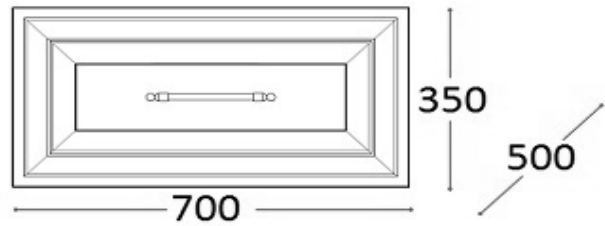

TECHNICAL DATA SHEET

BRAND : BAGNODESIGN

BIARRITZ WALL MOUNTED VANITY BASIN UNIT 700 NOE

PRODUCT DATA

Range: BIARRITZ
Product Code : BDF-BIA-V070-NOE
Finish/Colour : BLACK
Product Type : VANITY
Material : WOOD
Connection Size: N/A

TECHNICAL INFORMATION

VANITY UNIT

WALL MOUNTED

1 PULL OUT DRAWER

USE WITH HANDLE BDF-BIA-350-CP/NB/GD

PUSH TYPE/SOFT CLOSING MECHANISM

SUPPLIED RIGID (NOT FLAT PACKED)

USE WITH BASIN BDS-BSN-712-WH