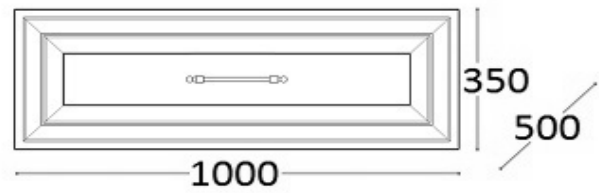

TECHNICAL DATA SHEET

BRAND : BAGNODESIGN

BIARRITZ WALL MOUNTED VANITY BASIN UNIT 1000 MW

PRODUCT DATA

Range: BIARRITZ
Product Code : BDF-BIA-V100-MW
Finish/Colour : MATT WHITE
Product Type : VANITY
Material : WOOD
Connection Size: N/A

TECHNICAL INFORMATION

VANITY UNIT

WALL MOUNTED

1 PULL OUT DRAWER

USE WITH HANDLE BDF-BIA-350-CP/NB/GD

PUSH TYPE/SOFT CLOSING MECHANISM

SUPPLIED RIGID (NOT FLAT PACKED)

USE WITH BASIN BDS-BSN-714-WH