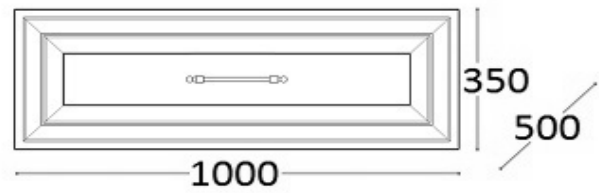

TECHNICAL DATA SHEET

BRAND : BAGNODESIGN

BIARRITZ WALL MOUNTED VANITY BASIN UNIT 1000 NOE

PRODUCT DATA

Range: BIARRITZ
Product Code : BDF-BIA-V100-NOE
Finish/Colour : BLACK
Product Type : VANITY
Material : WOOD
Connection Size: N/A

TECHNICAL INFORMATION

VANITY UNIT

WALL MOUNTED

1 PULL OUT DRAWER

USE WITH HANDLE BDF-BIA-350-CP/NB/GD

PUSH TYPE/SOFT CLOSING MECHANISM

SUPPLIED RIGID (NOT FLAT PACKED)

USE WITH BASIN BDS-BSN-714-WH