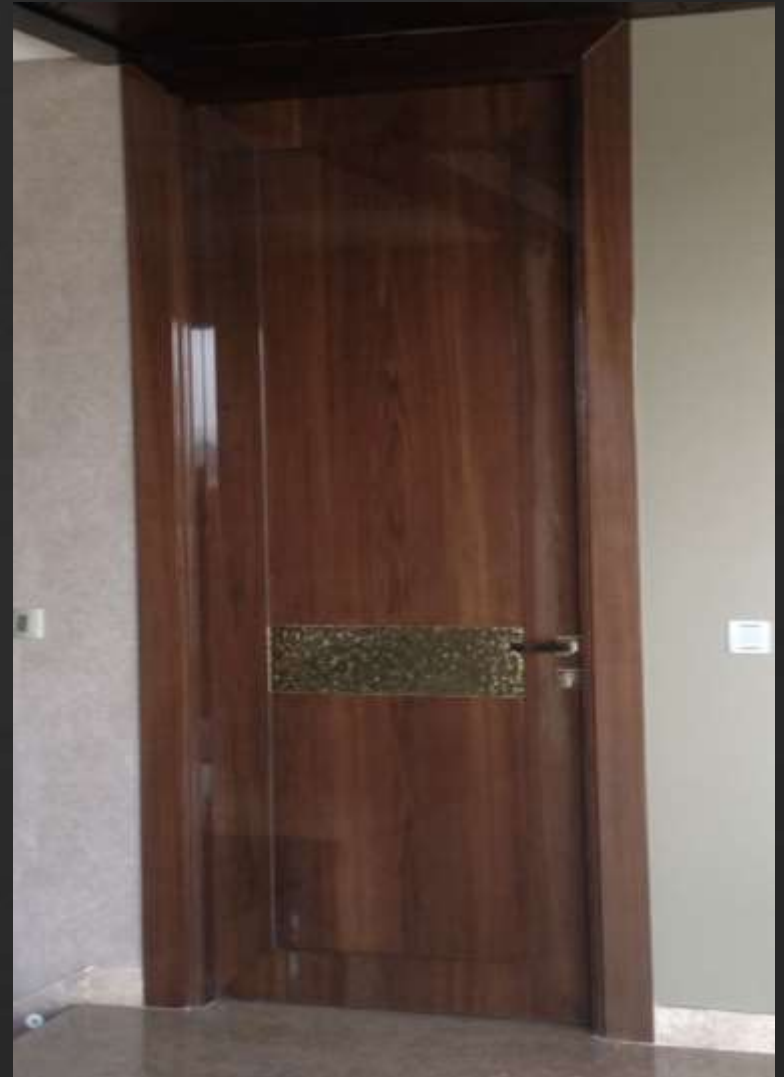

dru'casa

BY
COAST TO COAST
DESIGNS (P) LTD.

Completed Projects