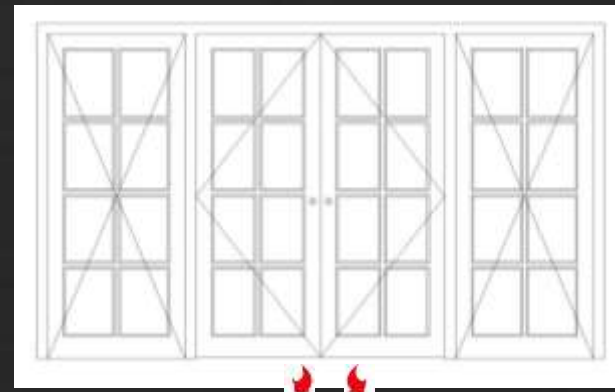

- ✓ 35 mm to 60 mm in Thickness
- ✓ Up to 10 ft in height without joints

Single

Double

One & Half Pair

Double Panelled with Fixed Window

Sliding with fixed window

Glazed Double with fixed Window

dru'casa