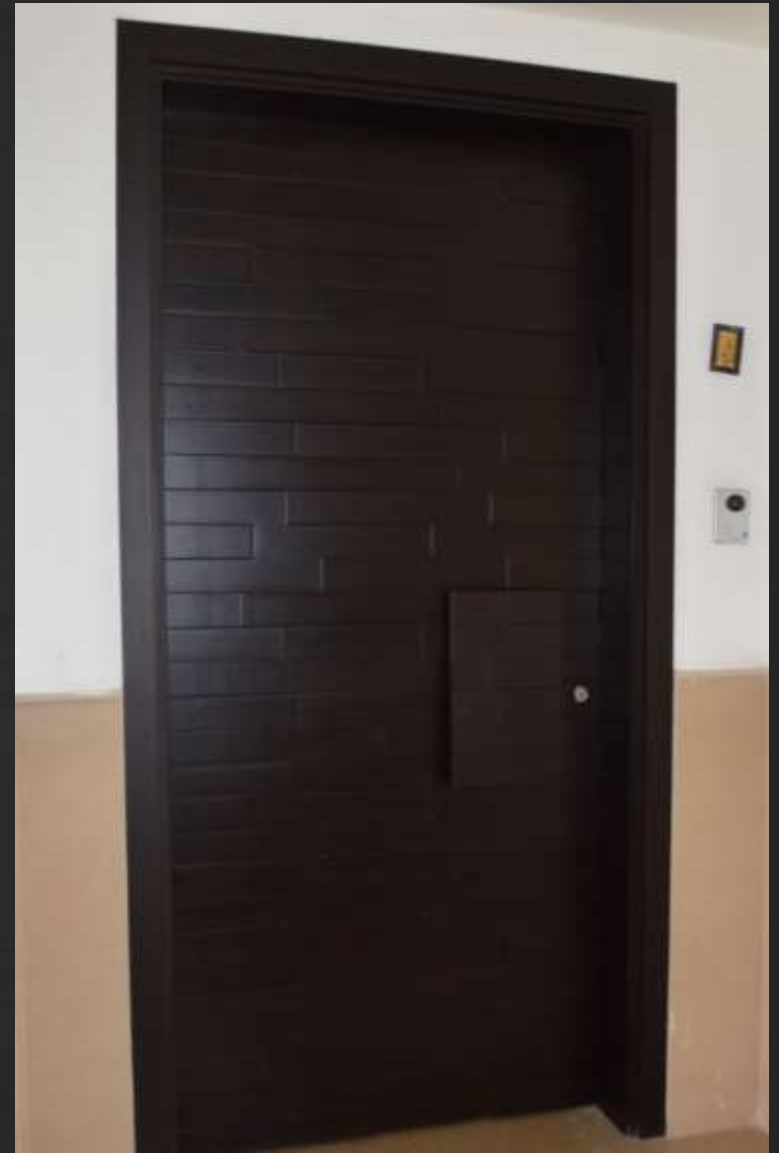

dru'casa

BY
COAST TO COAST
DESIGNS (P) LTD.

Completed Projects