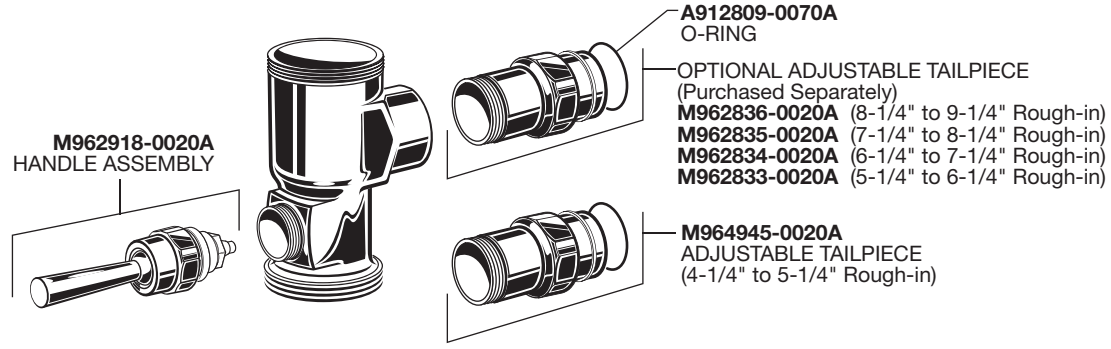

# Ultima™ Manual Urinal Flush Valve, Piston-Type 3/4" Top Spud, 1.0 gpf

**MODEL NUMBERS**  
**6045.101**  
**6045.066**

PART OF LIXIL

**HOT LINE FOR HELP**  
For toll-free information and answers to your questions, call:  
(844) CRT-TEAM / (844) 278-8326  
Weekdays 8:00 a.m. to 6:00 p.m. EST  
IN MEXICO 01-800-839-1200  
IN CANADA 1-800-387-0369 (TORONTO 1-905-306-1093)  
Weekdays 8:00 a.m. to 7:00 p.m. EST