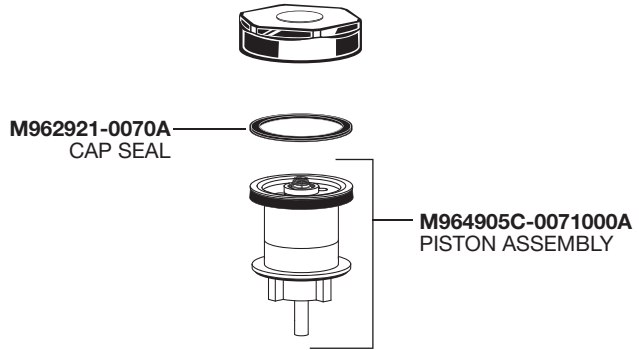

# Ultima™ Manual Urinal Flush Valve, Piston-Type 3/4" Top Spud, 1.0 gpf

**MODEL NUMBERS**  
**6045.101**  
**6045.066**

PART OF LIXIL

**HOT LINE FOR HELP**  
For toll-free information and answers to your questions, call:  
(844) CRT-TEAM / (844) 278-8326  
Weekdays 8:00 a.m. to 6:00 p.m. EST  
IN MEXICO 01-800-839-1200  
IN CANADA 1-800-387-0369 (TORONTO 1-905-306-1093)  
Weekdays 8:00 a.m. to 7:00 p.m. EST

# Ultima,<sup>MC</sup> manuel

Robinet de chasse d'urinoir, à piston  
ligature de 3/4 po sur le dessus, 1.0 gpc

NUMÉROS DE MODÈLE

**6045.101**  
**6045.066**

M962921-0070A  
JOINT D'ÉTANCHÉITÉ  
DU CAPUCHON