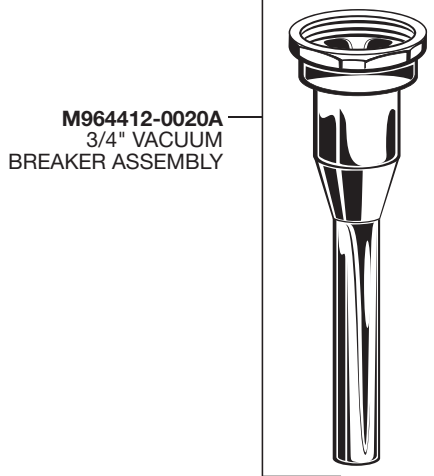

# Ultima™ Manual Urinal Flush Valve, Piston-Type 3/4" Top Spud, 1.0 gpf

**MODEL NUMBERS**  
**6045.101**  
**6045.066**

PART OF LIXIL

**HOT LINE FOR HELP**  
For toll-free information and answers to your questions, call:  
(844) CRT-TEAM / (844) 278-8326  
Weekdays 8:00 a.m. to 6:00 p.m. EST  
IN MEXICO 01-800-839-1200  
IN CANADA 1-800-387-0369 (TORONTO 1-905-306-1093)  
Weekdays 8:00 a.m. to 7:00 p.m. EST