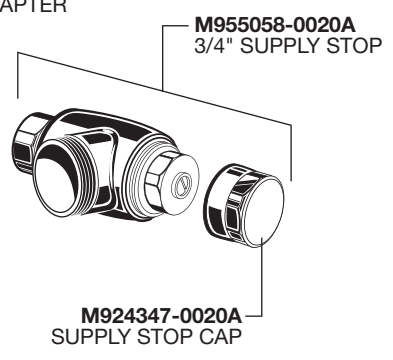

# Ultima™ Manual Urinal Flush Valve, Piston-Type 3/4" Top Spud, 1.0 gpf

**MODEL NUMBERS**  
**6045.101**  
**6045.066**

PART OF LIXIL

**HOT LINE FOR HELP**  
For toll-free information and answers to your questions, call:  
(844) CRT-TEAM / (844) 278-8326  
Weekdays 8:00 a.m. to 6:00 p.m. EST  
IN MEXICO 01-800-839-1200  
IN CANADA 1-800-387-0369 (TORONTO 1-905-306-1093)  
Weekdays 8:00 a.m. to 7:00 p.m. EST

# Ultima,<sup>MC</sup> manuel

Robinet de chasse d'urinoir, à piston  
ligature de 3/4 po sur le dessus, 1.0 gpc

NUMÉROS DE MODÈLE

**6045.101**  
**6045.066**

M962921-0070A  
JOINT D'ÉTANCHÉITÉ  
DU CAPUCHON