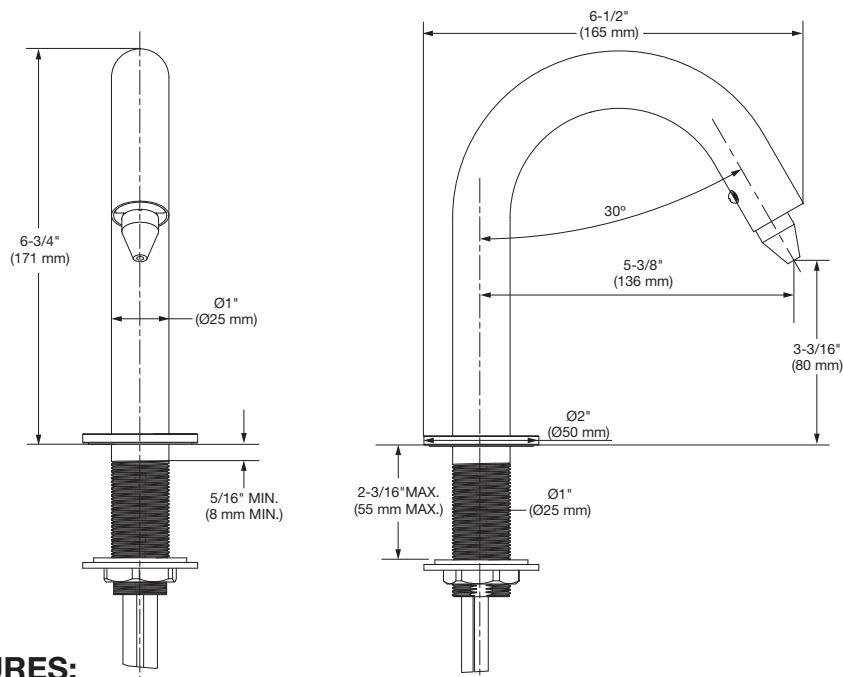

MODEL NUMBER:

- 7770100 Sensor-Operated Soap Dispenser, Battery Powered**
 - Includes 4 D-sized alkaline batteries
 - Battery Life: 100,000 cycles
- 777B100 Sensor-Operated Soap Dispenser, Base Model**
 - Selectronic AC power kit must be purchased separately

OPTIONAL Shank Extension

- 8888004.002** Allows for installation on thick surfaces or sinks (like Murro and Lucerne). Adds 2" to maximum deck thickness.

PRODUCT FEATURES:

- Touchless Operation limits the spread of germs for a safer restroom
- Easily adjustable sensor range
- Deck-mount design with brass spout
- Dispenses universal bulk foam soap
- Waterproof electronics
- Includes 1,800 ml soap bottle with quick disconnect
- Recommended Soap
 - Ecolab®, GoJo®, Cleaning Revolution® or other foam soap with viscosity between 1 - 20 cps

- Base Model: Option of Plug-In (PK00.PAC) or Hard-Wired AC (PK00.HAC) power kit (sold separately)
 - 1 power kit can operate sensor-operated faucet and soap dispenser
- Portion Control: 4 options to the amount of soap dispensed per activation
 - Maximum of 1,800 portions per 1.8L bottle
- Initialization Mode: Simplifies start-up by pumping soap through system
- Finishes: Polished Chrome (002) and Brushed Nickel PVD (295)

PART OF LIXIL

SUGGESTED SPECIFICATION

This touchless soap dispenser shall be sensor-operated to limit the spread of germs. Features brass spout with easily cleanable rubber nozzle and waterproof pump. Adjustable portion control knob allows for 4 options to control the amount of soap dispensed per activation. Soap Dispenser shall be American Standard Model # 777_100.