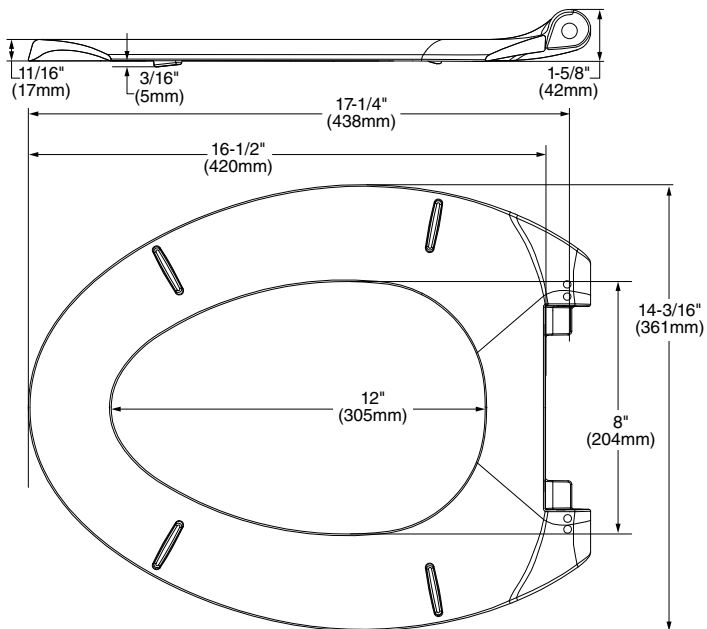

Slow Close Toilet Seat

- 5503A Elongated toilet seat
- 5503B Round Front toilet seat
 - **Slow-close seat and lid** for user convenience
 - Seat includes bottom mounting hardware
 - Seat made from solid plastic
 - Elongated seat weighs 3.7 lbs. (1.7 kg)
 - Round Front seat weighs 3.4 lbs. (1.5 kg)

To Be Specified:
 Color:
 White Bone Linen

SHOWN: CONVENIENT SLOW-CLOSE FEATURE

SEE REVERSE FOR ROUGHING-IN DIMENSIONS AND PRODUCT SPECIFICATIONS

Available Replacement Parts:
• 760225-100.0070A Bottom Mounting Kit
• 760357-100.0070A Top Mounting Kit

5503A Elongated Slow Close Toilet Seat

5503B Round Front Slow Close Toilet Seat