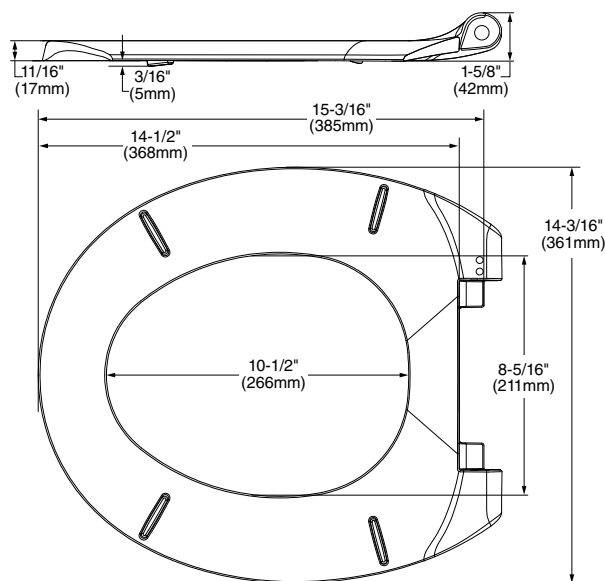

Slow Close Toilet Seat

- 5503A Elongated toilet seat
- 5503B Round Front toilet seat
 - **Slow-close seat and lid** for user convenience
 - Seat includes bottom mounting hardware
 - Seat made from solid plastic
 - Elongated seat weighs 3.7 lbs. (1.7 kg)
 - Round Front seat weighs 3.4 lbs. (1.5 kg)

To Be Specified:
 Color:
 White Bone Linen

SHOWN: CONVENIENT SLOW-CLOSE FEATURE

SEE REVERSE FOR ROUGHING-IN DIMENSIONS AND PRODUCT SPECIFICATIONS

Available Replacement Parts:
• 760225-100.0070A Bottom Mounting Kit
• 760357-100.0070A Top Mounting Kit

5503A Elongated Slow Close Toilet Seat

5503B Round Front Slow Close Toilet Seat