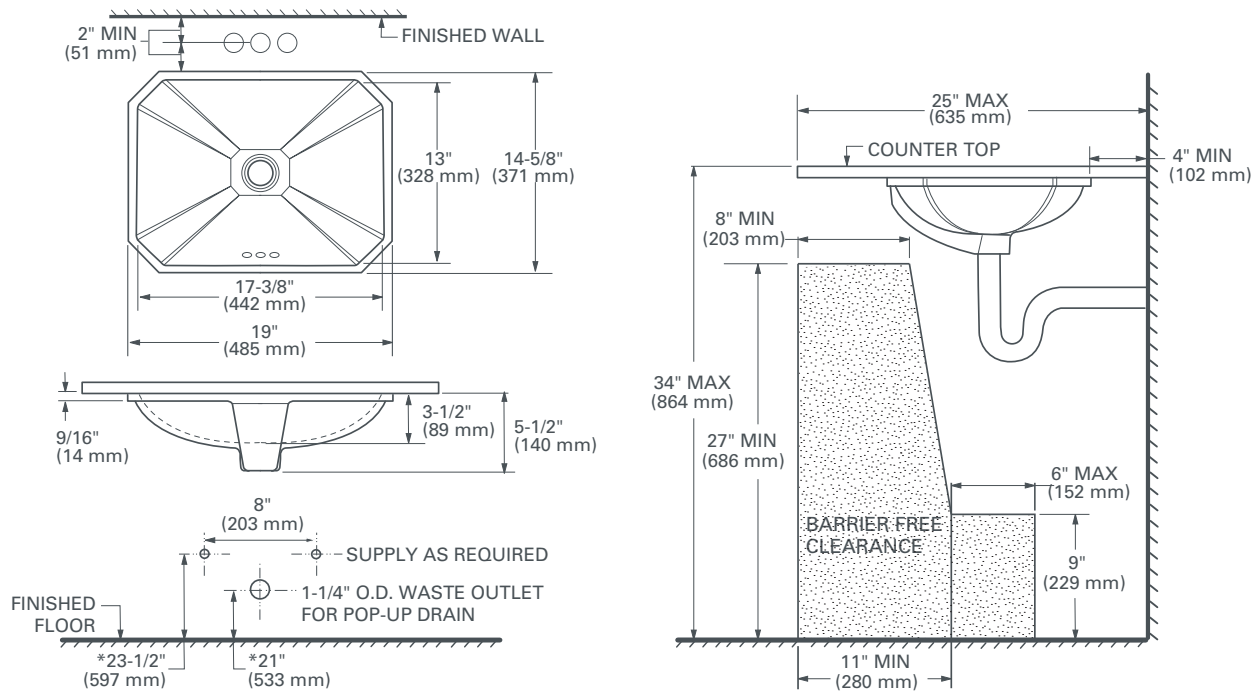

#### NOMINAL DIMENSIONS

19" x 14-5/8" x 5-1/2" (485 x 371 x 140 mm)

#### BOWL INSIDE DIMENSIONS

17-3/8" (442 mm) wide

13" (328 mm) front to back

3-1/2" (89 mm) depth

## NOTES:

Fittings not included with fixture and must be ordered separately.

Installation Instructions supplied with lavatory.

## IMPORTANT:

Dimensions of fixtures are nominal and may vary within the range of tolerance established by ANSI standards.

These measurements are subject to change or cancellation. No responsibility is assumed for use of superseded or voided pages.